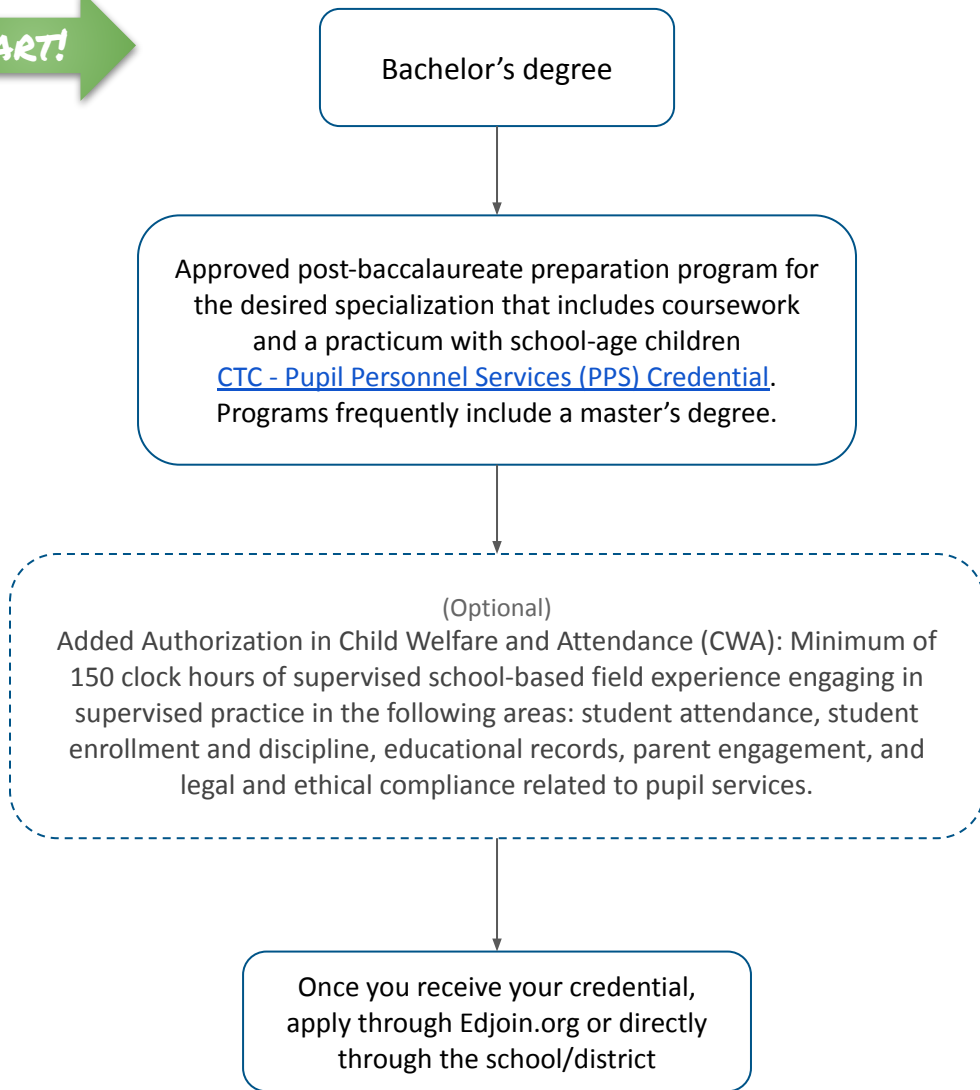

Pupil Personnel Services Credential - CA (Counseling, Social Work, or Psychology)

The Pupil Personnel Services (PPS) Credential authorizes one of the following specializations: school counseling, school social work, or school psychology. There is also an optional added authorization in child welfare and attendance.

Certificate of Clearance (fingerprinting/background check) is required before you begin your practicum experience.

The school/district will let you know what level of clearance and type of fingerprints are required. SDCOE has fingerprinting services on our Linda Vista campus and in San Marcos. www.sdcoe.net/credentials