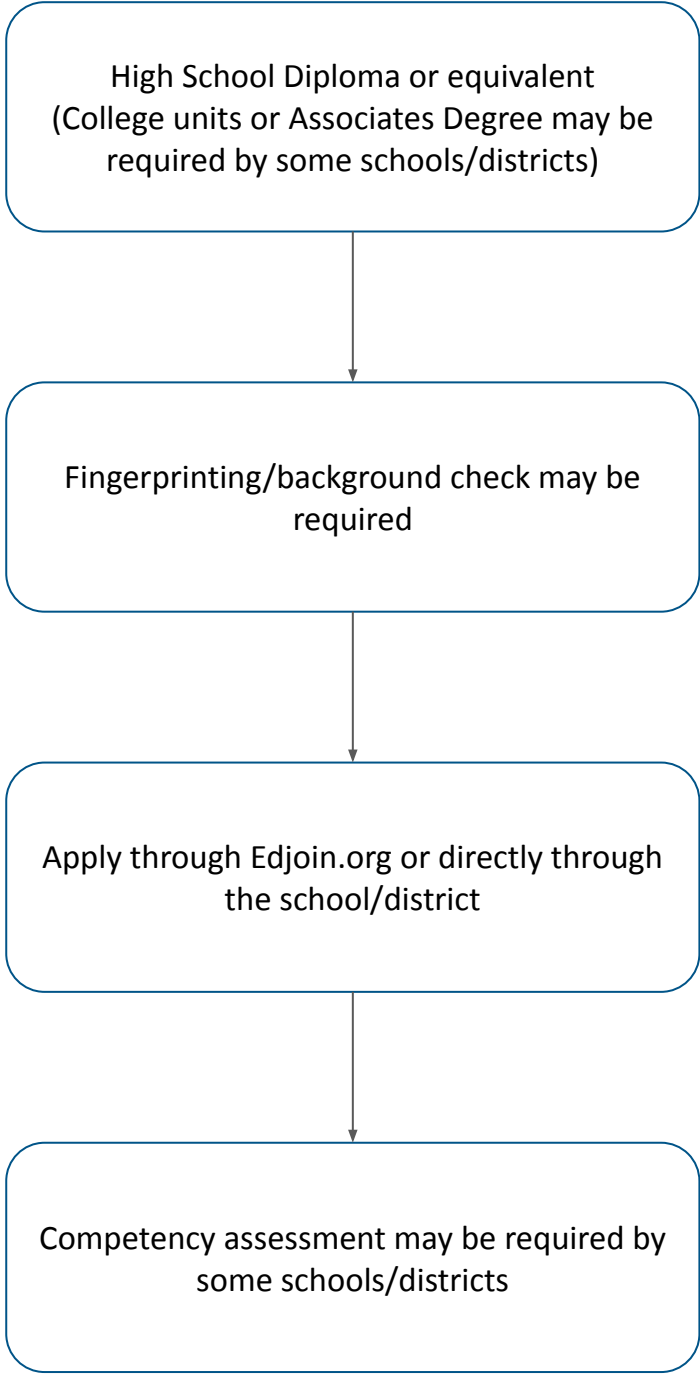

Classroom Instructional Aide - CA

Provides student assistance under the supervision and direction of a faculty member - K-12

TIPS!

Many people become an Instructional Aide as a way to start working in schools before they complete their bachelor's degree and teacher preparation (credential) program.

Positions are often part time, making it easier to also attend classes and/or maintain other personal and family obligations.

The school/district will let you know what level of clearance and type of fingerprints are required. SDCOE has fingerprinting services on our Linda Vista campus and in San Marcos. www.sdcoe.net/credentials