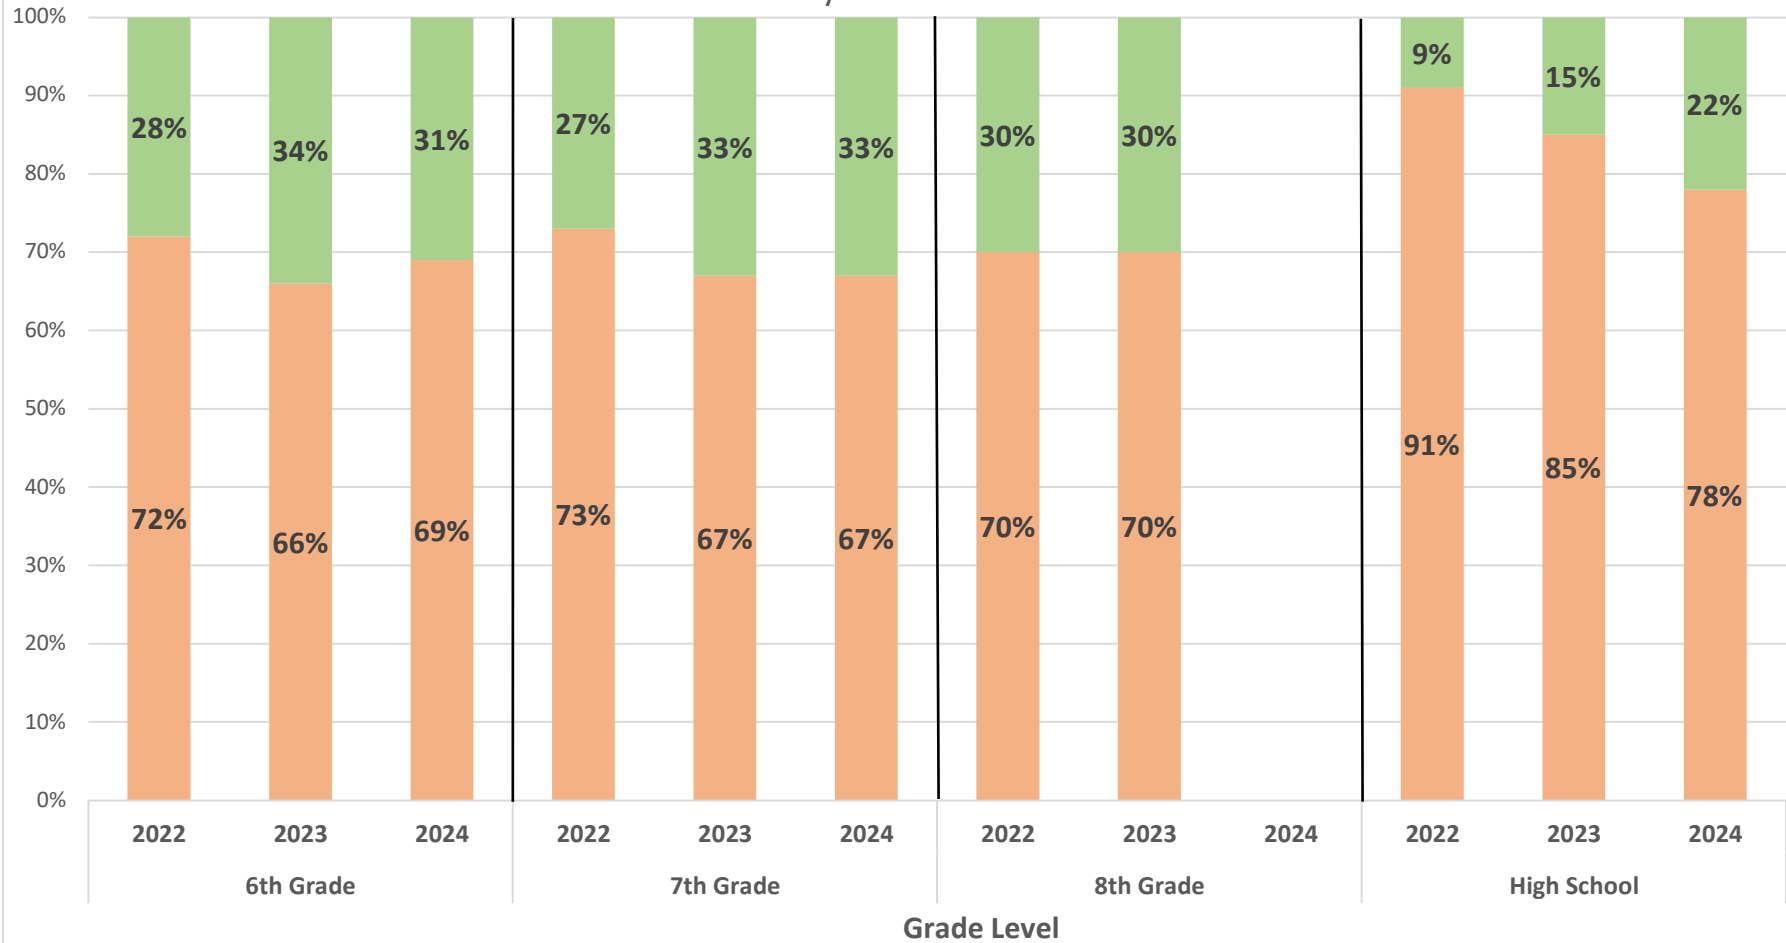

Charles County Public Schools
 i-Ready Results
MATHEMATICS
 Change from Spring 2022 to Spring 2024
 by Grade Level

*8th Grade i-Ready Math Assessment not administered Spring 2024 to comply with MSDE testing minutes requirements

Below Grade Level On or Above Grade Level