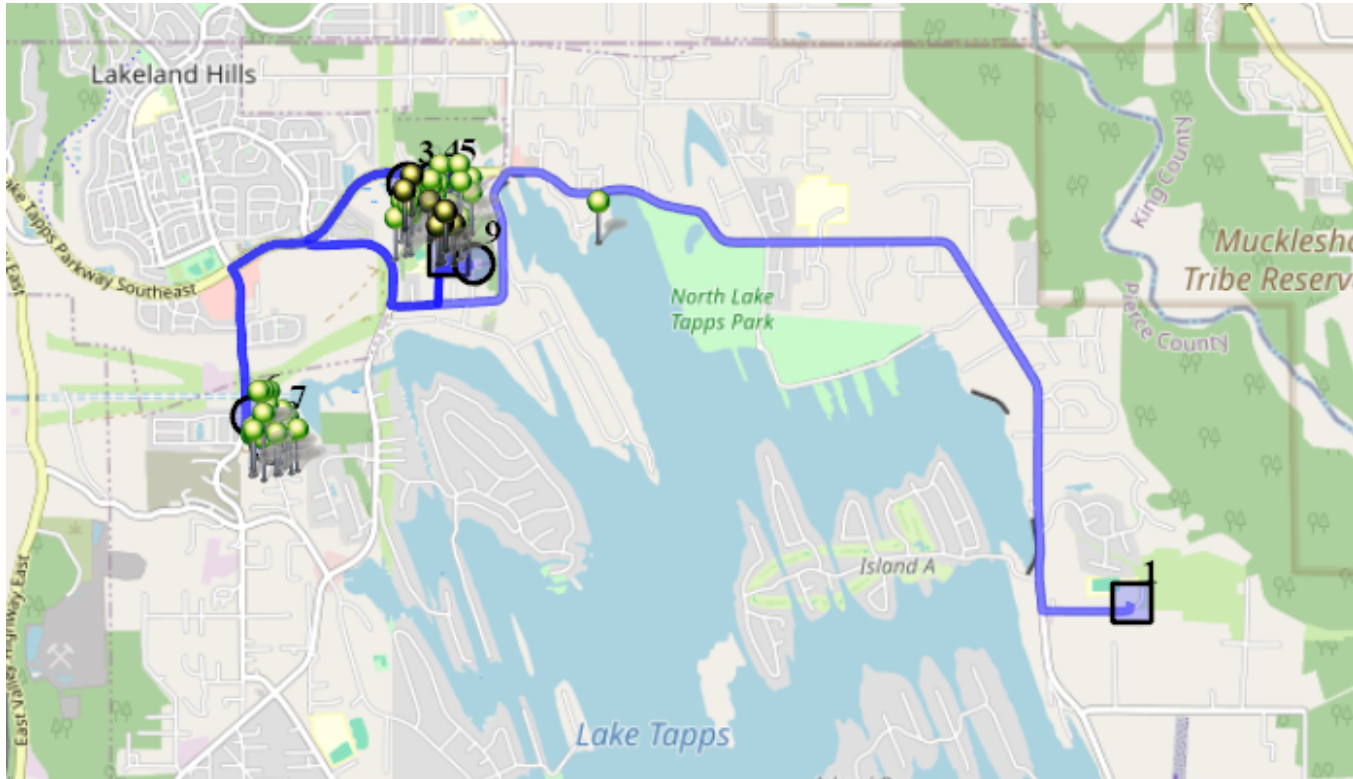

Run - 11 PM ELE

8/15/2024 - 6/30/2025

Mon, Tue, Wed, Thu

Driver: Amidon, Kathy Ann

Vehicle: D11

Time: 51 min

Distance: 10.22 mi

Students: 58 / 58

Description: Up Forest Canyon/North Tapps Estates

Map

#1 - 3:07 PM - Depart DHES / 22271 34th St East

26 Pickup

#2 - 3:25 PM - Depart LTES / 1320 178th Ave East

32 Pickup

#3 - 3:30 PM - Stop / 6413 Charlotte Ave Southeast

10 Dropoff

#4 - 3:34 PM - Stop / 65th St Southeast & Elaine Ave Southeast

16 Dropoff

#5 - 3:36 PM - Stop / 2821 65th St Southeast

4 Dropoff

#6 - 3:46 PM - Stop / 2122 170th Ave East

9 Dropoff

#7 - 3:48 PM - Stop / 2232 170th Ave East

12 Dropoff

#8 - 3:49 PM - Stop / 16902 23rd Stct East

7 Dropoff

#9 - 3:58 PM - Return to Base / 1320 178TH Ave East