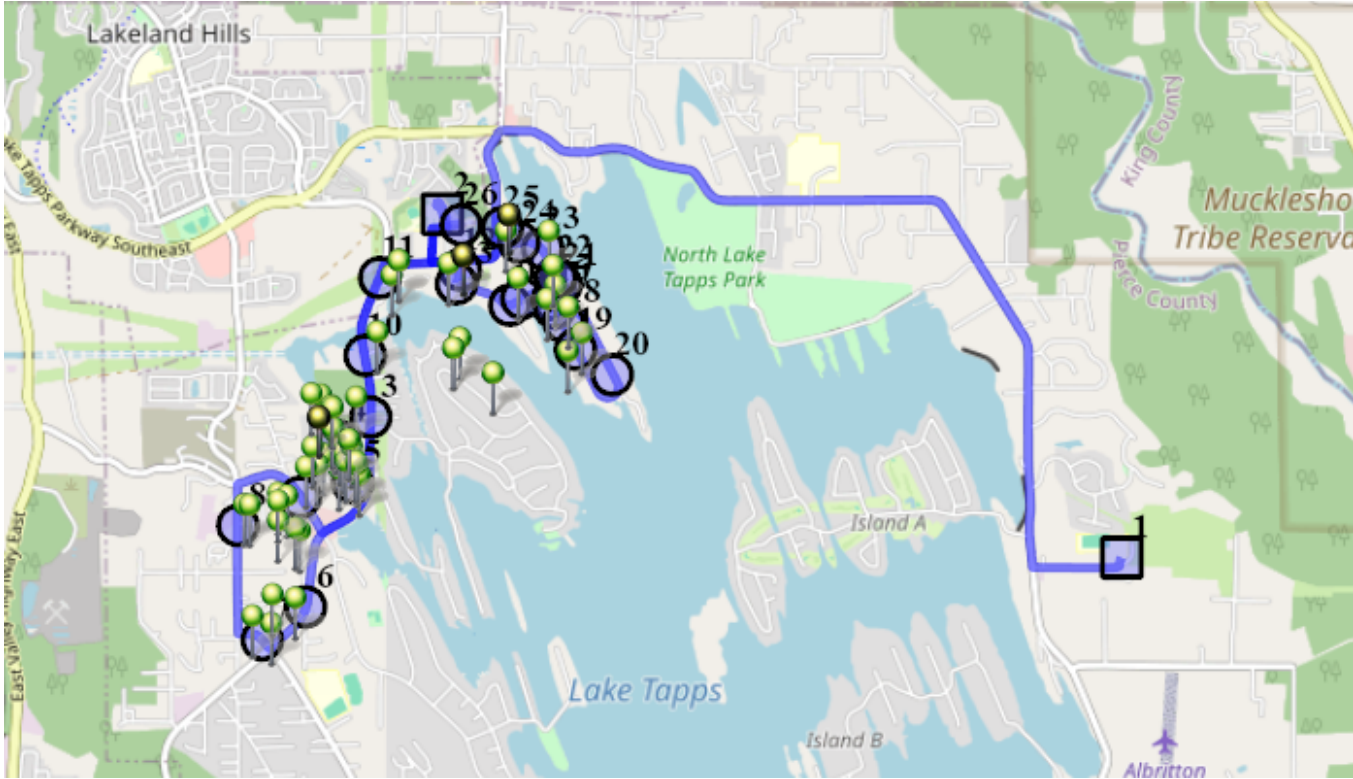

Run - 23 PM ELE

8/15/2024 - 6/30/2025

Driver: Haley, Jim

Vehicle: D23

Mon, Tue, Wed, Thu

Time: 56 min

Distance: 12.29 mi

Students: 63 / 63

Description: Grandview/Creator Luth. church/Orion Rdg./Deer Isl.

Map

- #1 - 3:00 PM - DHES / 21727 34th St E
27 Pickup
- #2 - 3:25 PM - Depart LTES / 1320 178th Ave East
36 Pickup
- #3 - 3:31 PM - Grandview Ridge / 2415 173rd Ave East
10 Dropoff
- #4 - 3:32 PM - Stop / Unknown Address
8 Dropoff
- #5 - 3:33 PM - Spruce Ridge 2 / 2848 173rd Ave E
10 Dropoff
- #6 - 3:35 PM - Stop / 3603 169th Ave East
2 Dropoff
- #7 - 3:36 PM - Creator Lutheran / 3709 166th Ave East
3 Dropoff
- #8 - 3:38 PM - Stop / 16606 31st Stct East
4 Dropoff
- #9 - 3:40 PM - Stop / 16996 Forest Canyon Road East
6 Dropoff
- #10 - 3:42 PM - Stop / 2011 Sumner-Tapps Hwy East
1 Dropoff
- #11 - 3:43 PM - Fairweather Cove / 17503 16th Stct East
3 Dropoff
- #12 - 3:44 PM - Stop / 1606 180th Ave East
1 Dropoff

- #13 - 3:44 PM - Stop / 180th Ave East & 17th St East**
1 Dropoff
- #14 - 3:46 PM - Stop / 18225 17th St East**
- #15 - 3:46 PM - Stop / 18315 17TH ST E**
1 Dropoff
- #16 - 3:47 PM - Stop / 1715 186TH AVE E**
1 Dropoff
- #17 - 3:47 PM - Stop / 1804 186TH AVE E**
1 Dropoff
- #18 - 3:47 PM - Stop / 1823 186TH AVE E**
1 Dropoff
- #19 - 3:48 PM - Stop / 2011 186th Ave East**
2 Dropoff
- #20 - 3:49 PM - Stop / 2212 E TACOMA POINT DR E**
- #21 - 3:51 PM - Stop / 1705 TACOMA POINT DR E**
- #22 - 3:51 PM - Stop / 1618 TACOMA POINT DR E**
1 Dropoff
- #23 - 3:51 PM - Stop / 1501 TACOMA POINT DR E**
1 Dropoff
- #24 - 3:52 PM - Stop / 1411 TACOMA POINT Drive East**
1 Dropoff
- #25 - 3:52 PM - Stop / 1321 Tacoma Point Drive East**
5 Dropoff
- #26 - 3:56 PM - Return to Base / 1320 178th Ave E**