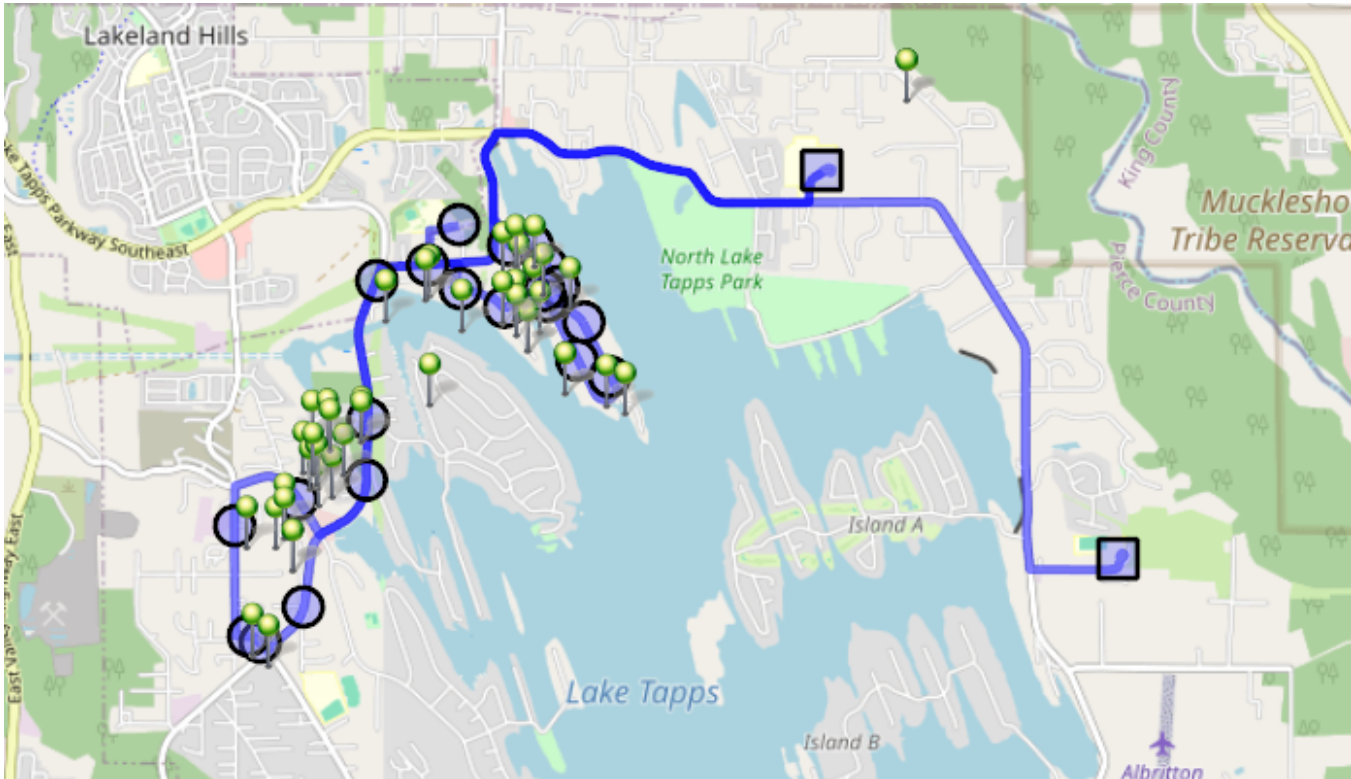

Description: Grandview/Creator Luth. church/Orion Rdg./Deer Isl.

Map

#1 - 2:00 PM - Depart Base / 1320 178TH Ave East

#2 - 2:20 PM - Depart NTMS / 20029 12th St East

47 Pickup

#3 - 2:26 PM - Stop / 14TH Stct East & TACOMA POINT Drive East

2 Dropoff

#8 - 2:29 PM - Stop / 2212 E TACOMA POINT DR E

2 Dropoff

#9 - 2:30 PM - Stop / 2102 186TH AVE E

2 Dropoff

#10 - 2:31 PM - stop / 1712 186TH AVE E

1 Dropoff

#11 - 2:31 PM - Stop / 1704 186th St East

12 Dropoff

#16 - 2:37 PM - Spruce Ridge / 2806 Sumner Tapps Hwy East

2 Dropoff

#17 - 2:38 PM - Stop / 3603 169th Ave East

1 Dropoff

#18 - 2:39 PM - Stop / 16613 South Tapps Drive East

1 Dropoff

#19 - 2:39 PM - Stop / South Tapps Drive East & 166th Avect East

1 Dropoff

#20 - 2:41 PM - Stop / 166th Ave East & 31st St East

1 Dropoff

#21 - 2:43 PM - Orion Ridge / 170th & Forest Canyon Rd e (Orion Ridge)

5 Dropoff

#22 - 2:47 PM - Fairweather Cove / 17503 16th Stct East