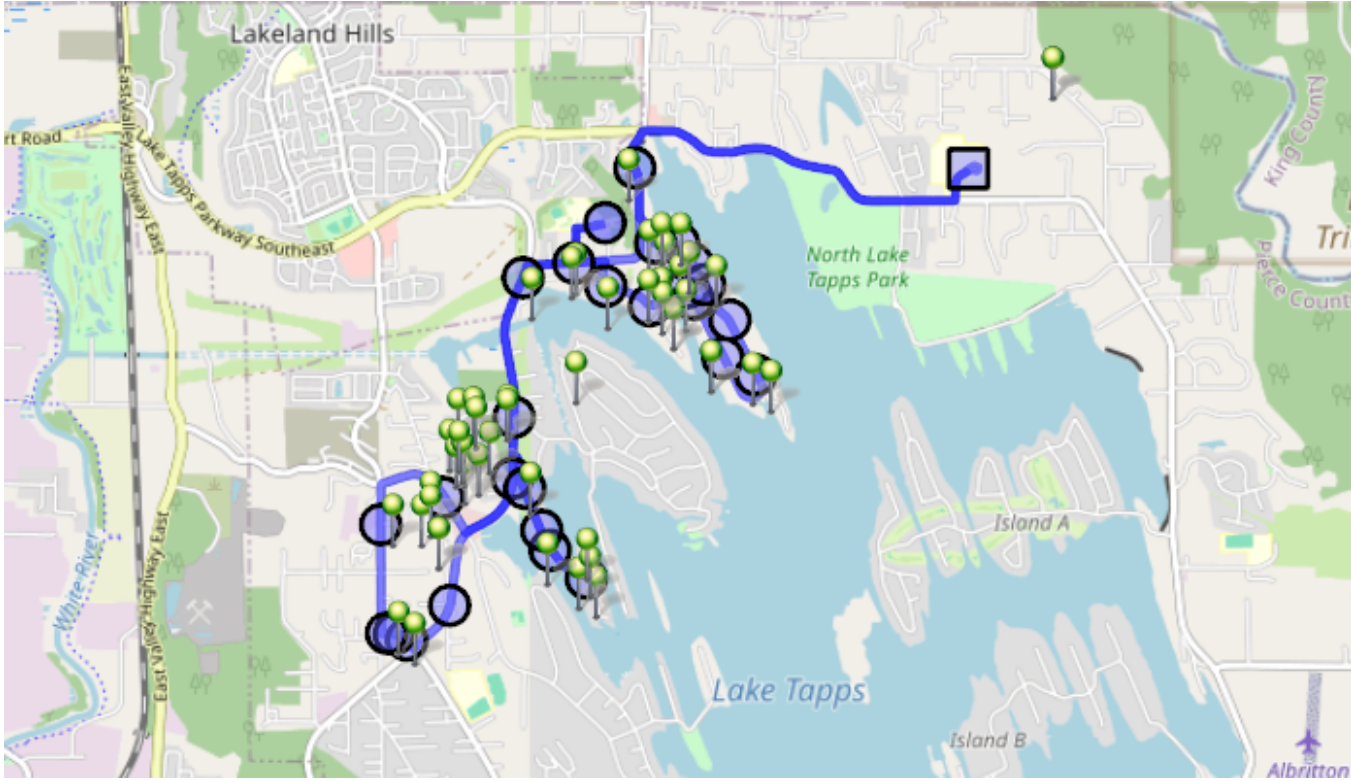

Run - 23 AM NTMS Wednesday

8/15/2024 - 6/30/2025

Wed

Driver: Haley, Jim

Vehicle: D23

Time: 48 min

Distance: 11.92 mi

Students: 56 / 56

Description: Grandview/Creator Luth. church/Orion Rdg./Deer Isl.

Map

- #1 - 8:56 AM - Depart Base / 1320 178TH Ave East
- #2 - 9:00 AM - Grandview / 2415 173rd Avect East
12 Pickup
- #3 - 9:01 AM - Spruce Ridge / 2808 Sumner Tapps Hwy East
2 Pickup
- #4 - 9:02 AM - Stop / 3603 169th Ave East
1 Pickup
- #5 - 9:03 AM - Stop / 16613 South Tapps Drive East
1 Pickup
- #6 - 9:03 AM - Stop / South Tapps Drive East & 166th Avect East
1 Pickup
- #7 - 9:03 AM - Stop / 3701 166th Avect East
- #8 - 9:05 AM - Stop / 166th Ave East & 31st St East
1 Pickup
- #9 - 9:07 AM - Orion Ridge / 170th & Forest Canyon Rd e (Orion Ridge)
5 Pickup
- #10 - 9:10 AM - Stop / 3223 Deer Island Drive East
1 Pickup
- #11 - 9:11 AM - Turnaround / 3408 Deer Island Drive East
5 Pickup
- #12 - 9:12 AM - Stop / 3117 DEER ISLAND Drive East
1 Pickup
- #13 - 9:13 AM - Stop / 2911 DEER ISLAND DR E
1 Pickup

- #14 - 9:15 AM - Fairweather Cove / 17503 16th Stct East**
2 Pickup
- #15 - 9:16 AM - Stop / 17719 16th Stct East**
1 Pickup
- #16 - 9:17 AM - Stop / 18011 17th St East**
1 Pickup
- #17 - 9:18 AM - Stop / 18225 17th St East**
6 Pickup
- #18 - 9:19 AM - Stop / 17th St East & 186th Ave East**
1 Pickup
- #19 - 9:19 AM - Stop / 1712 186TH AVE E**
1 Pickup
- #20 - 9:20 AM - Stop / 2102 186TH AVE E**
2 Pickup
- #21 - 9:22 AM - Stop / 2212 E TACOMA POINT DR E**
2 Pickup
- #22 - 9:23 AM - Stop / 1905 TACOMA POINT Drive East**
2 Pickup
- #23 - 9:24 AM - Stop / 1705 TACOMA POINT DR E**
1 Pickup
- #24 - 9:24 AM - Stop / 1602 TACOMA POINT DR E**
1 Pickup
- #25 - 9:24 AM - Stop / 1435 TACOMA POINT DR E**
1 Pickup
- #26 - 9:25 AM - Stop / 14TH Stct East & TACOMA POINT Drive East**
3 Pickup
- #27 - 9:26 AM - Stop / 182nd Ave East & 10th Stct East**
1 Pickup
- #28 - 9:35 AM - NTMS / 20029 12th St East**
56 Dropoff
- #29 - 9:45 AM - Return to Base / 1320 178TH Ave East**