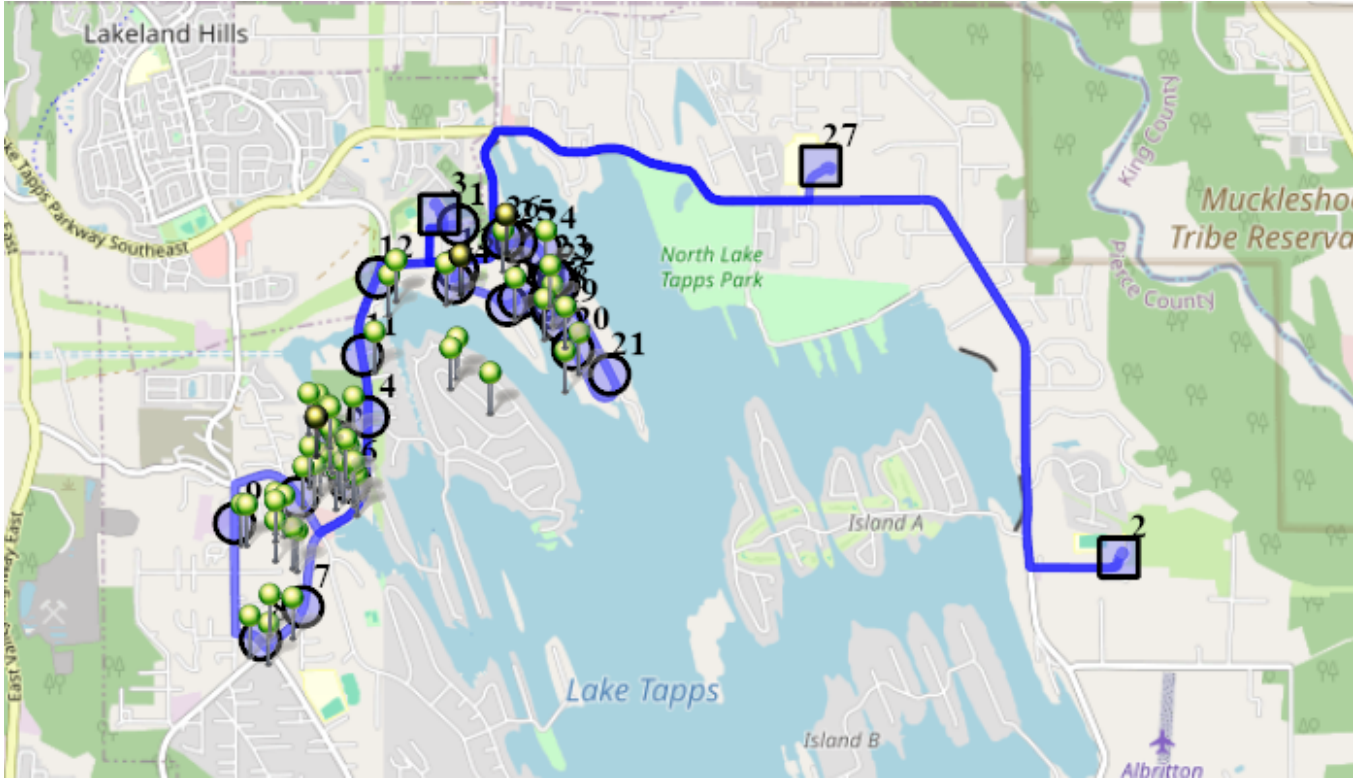

# Run - 23 PM ELE Friday

8/15/2024 - 6/30/2025

Driver: Haley, Jim  
Time: 1 hr 8 min  
Students: 63 / 63

Vehicle: D23  
Distance: 18.17 mi  
Description: Grandview/Creator Luth. church/Orion Rdg./Deer Isl.

## Map

- #1 - 12:45 PM - Depart Base / 1320 178th Ave E
- #2 - 1:05 PM - Depart DHES / 21727 34th St E  
27 Pickup
- #3 - 1:20 PM - Depart LTES / 1320 178th Ave East  
36 Pickup
- #4 - 1:25 PM - Grandview Ridge / 2415 173rd Ave East  
10 Dropoff
- #5 - 1:27 PM - Stop + Turnaround / 2706 173rd Ave E  
8 Dropoff
- #6 - 1:28 PM - Spruce Ridge 2 / 2842 173rd Ave E  
10 Dropoff
- #7 - 1:30 PM - Stop / 3603 169th Ave East  
2 Dropoff
- #8 - 1:30 PM - Creator Lutheran / 16613 South Tapps Drive East  
3 Dropoff
- #9 - 1:32 PM - Stop / 166th Ave East & 31st St East  
4 Dropoff
- #10 - 1:34 PM - Orion Ridge / 16996 Forest Canyon Road East  
6 Dropoff
- #11 - 1:37 PM - Stop / 2011 Sumner-Tapps Hwy East  
1 Dropoff
- #12 - 1:37 PM - Fairweather Cove / 17503 16th Stct East  
3 Dropoff

- #13 - 1:39 PM - Stop / 1606 180th Ave East**  
1 Dropoff
- #14 - 1:39 PM - Stop / 1620 180th Ave East**  
1 Dropoff
- #15 - 1:40 PM - Stop / 18225 17th St East**
- #16 - 1:40 PM - Stop / 18315 17TH ST E**  
1 Dropoff
- #17 - 1:41 PM - Stop / 1715 186TH AVE E**  
1 Dropoff
- #18 - 1:41 PM - Stop / 1804 186TH AVE E**  
1 Dropoff
- #19 - 1:42 PM - Stop / 1823 186TH AVE E**  
1 Dropoff
- #20 - 1:42 PM - Stop / 2011 186th Ave East**  
2 Dropoff
- #21 - 1:44 PM - Stop / 2212 E TACOMA POINT DR E**
- #22 - 1:45 PM - Stop / 1705 TACOMA POINT DR E**
- #23 - 1:45 PM - Stop / 1618 TACOMA POINT DR E**  
1 Dropoff
- #24 - 1:46 PM - Stop / 1501 TACOMA POINT DR E**  
1 Dropoff
- #25 - 1:46 PM - Stop / 1411 TACOMA POINT Drive East**  
1 Dropoff
- #26 - 1:46 PM - Stop / 1402 Tacoma Point Drive East**  
5 Dropoff
- #27 - 1:52 PM - NTMS / 20029 12TH St East**