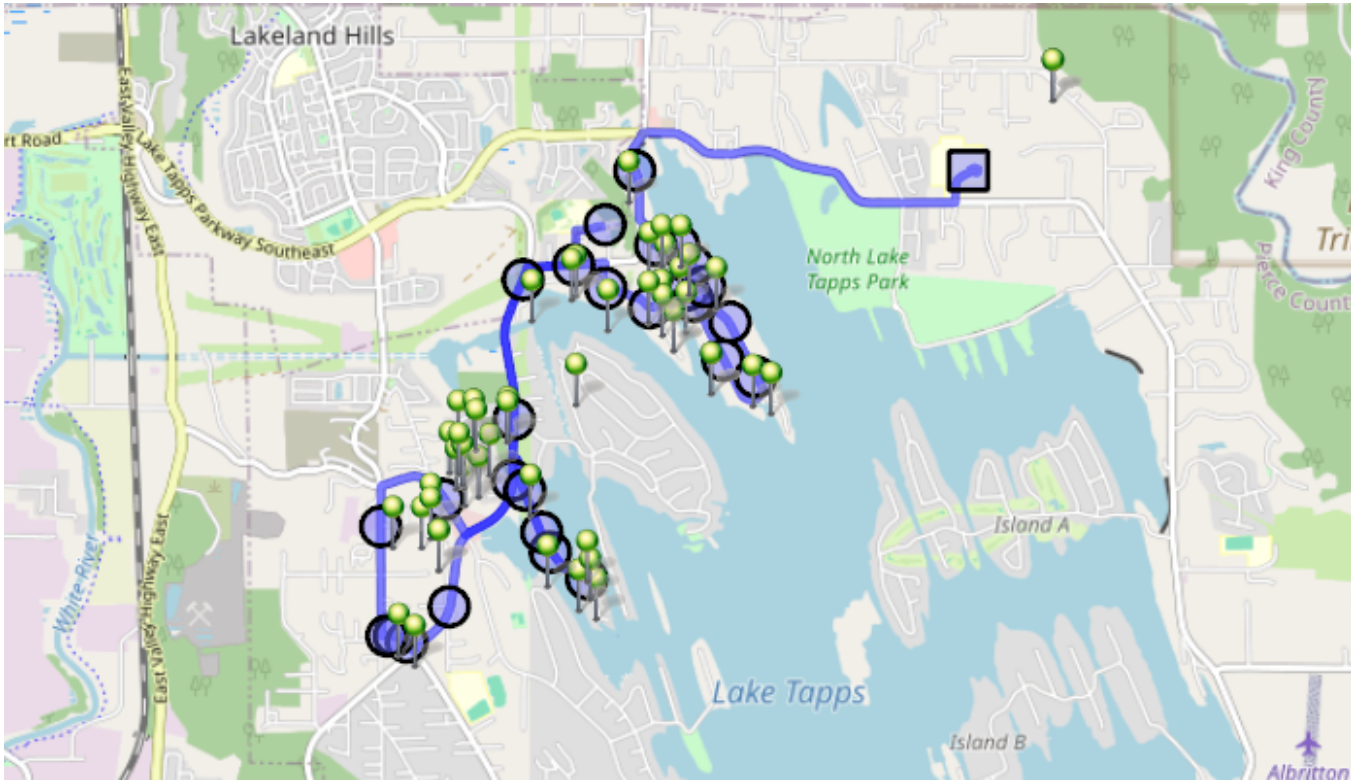

Run - 23 AM NTMS

8/15/2024 - 6/30/2025

Driver: Haley, Jim

Vehicle: D23

Mon, Tue, Thu, Fri

Time: 38 min

Distance: 9.51 mi

Students: 56 / 56

Description: Grandview/Creator Luth. church/Orion Rdg./Deer Isl.

Map

- #1 - 6:57 AM - Depart Base / 1320 178TH Ave East
- #2 - 7:01 AM - Grandview / 2415 173rd Avect East
12 Pickup
- #3 - 7:02 AM - Spruce Ridge / 2808 Sumner Tapps Hwy East
2 Pickup
- #4 - 7:03 AM - Stop / 3603 169th Ave East
1 Pickup
- #5 - 7:04 AM - Stop / 16613 South Tapps Drive East
1 Pickup
- #6 - 7:04 AM - Stop / South Tapps Drive East & 166th Avect East
1 Pickup
- #7 - 7:04 AM - Stop / 3701 166th Avect East
- #8 - 7:06 AM - Stop / 166th Ave East & 31st St East
1 Pickup
- #9 - 7:07 AM - Orion Ridge / 170th & Forest Canyon Rd e (Orion Ridge)
5 Pickup
- #10 - 7:10 AM - Stop / 3223 Deer Island Drive East
1 Pickup
- #11 - 7:11 AM - Backing Turnaround / 3408 Deer Island Drive East
5 Pickup
- #12 - 7:12 AM - Stop / 3117 DEER ISLAND Drive East
1 Pickup
- #13 - 7:13 AM - Stop / 2911 DEER ISLAND DR E
1 Pickup

- #14 - 7:15 AM - Fairweather Cove / 17503 16th Stct East**
2 Pickup
- #15 - 7:15 AM - Stop / 17719 16th Stct East**
1 Pickup
- #16 - 7:16 AM - Stop / 18011 17th St East**
1 Pickup
- #17 - 7:17 AM - Stop / 18225 17th St East**
6 Pickup
- #18 - 7:18 AM - Stop / 17th St East & 186th Ave East**
1 Pickup
- #19 - 7:18 AM - Stop / 1712 186TH AVE E**
1 Pickup
- #20 - 7:19 AM - Stop / 2102 186TH AVE E**
2 Pickup
- #21 - 7:21 AM - Stop / 2212 E TACOMA POINT DR E**
2 Pickup
- #22 - 7:21 AM - Stop / 1905 TACOMA POINT Drive East**
2 Pickup
- #23 - 7:22 AM - Stop / 1705 TACOMA POINT DR E**
1 Pickup
- #24 - 7:22 AM - Stop / 1602 TACOMA POINT DR E**
1 Pickup
- #25 - 7:23 AM - Stop / 1435 TACOMA POINT DR E**
1 Pickup
- #26 - 7:23 AM - Stop / 14TH Stct East & TACOMA POINT Drive East**
3 Pickup
- #27 - 7:24 AM - Stop / 182nd Ave East & 10th Stct East**
1 Pickup
- #28 - 7:35 AM - NTMS / 20029 12th St East**
56 Dropoff