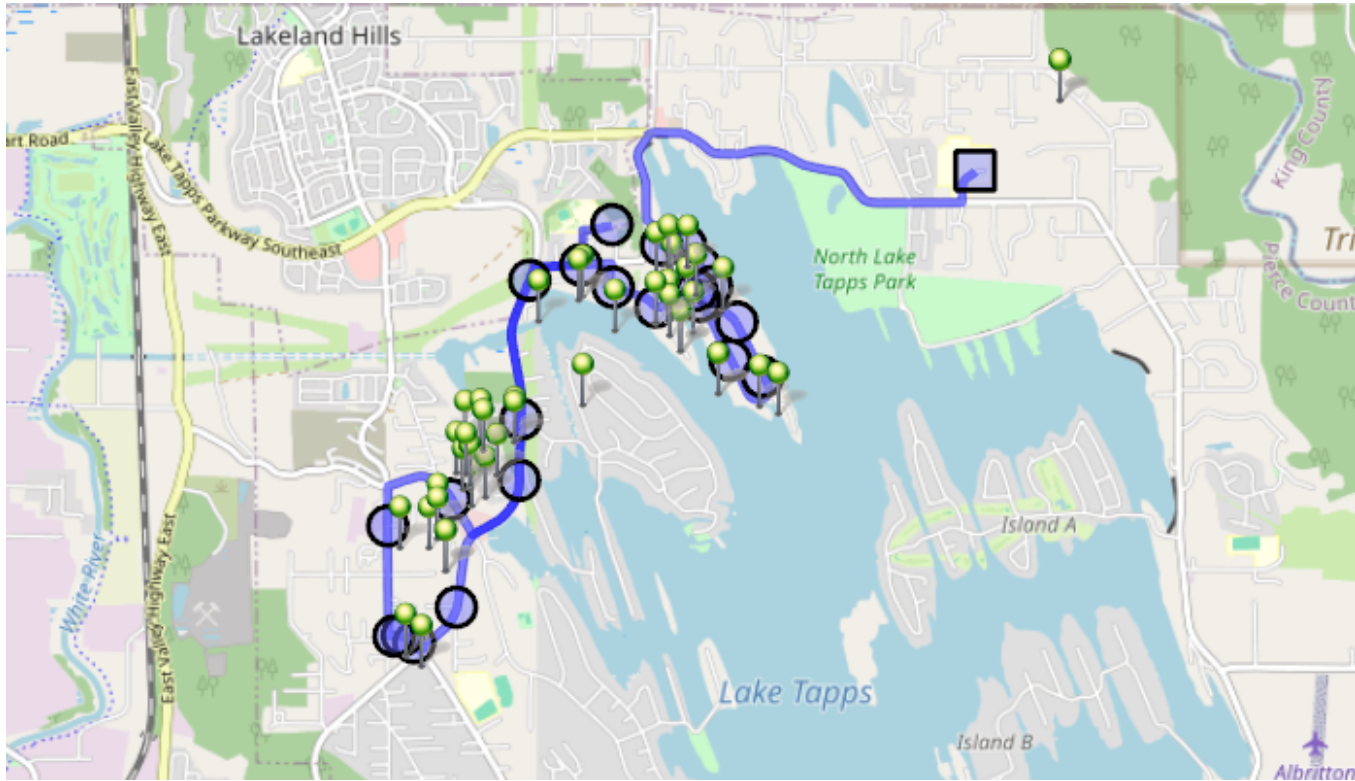

Description: Grandview/Creator Luth. church/Orion Rdg./Deer Isl.

Map

#1 - 2:20 PM - Depart NTMS / 20029 12th St East

48 Pickup

#2 - 2:27 PM - Stop / 14TH Stct East & TACOMA POINT Drive East

3 Dropoff

#3 - 2:27 PM - Stop / 1435 TACOMA POINT DR E

1 Dropoff

#4 - 2:28 PM - Stop / 1602 TACOMA POINT DR E

1 Dropoff

#5 - 2:28 PM - Stop / 1705 TACOMA POINT DR E

1 Dropoff

#6 - 2:29 PM - Stop / 1905 TACOMA POINT Drive East

2 Dropoff

#7 - 2:30 PM - Stop / 2212 E TACOMA POINT DR E

2 Dropoff

#8 - 2:31 PM - Stop / 2102 186TH AVE E

2 Dropoff

#9 - 2:32 PM - Stop / 1712 186TH AVE E

1 Dropoff

#10 - 2:32 PM - Stop / 1704 186th St East

1 Dropoff

#11 - 2:33 PM - Stop / CHANNEL Road East & 17TH St East

6 Dropoff

#12 - 2:34 PM - Stop / 18011 17TH St East

1 Dropoff

- #13 - 2:35 PM - Stop / 17719 16th Stct East**
1 Dropoff
- #14 - 2:37 PM - Grandview / 2415 173rd Avect East**
12 Dropoff
- #15 - 2:38 PM - Spruce Ridge / 2808 Sumner Tapps Hwy East**
2 Dropoff
- #16 - 2:39 PM - Stop / 3603 169th Ave East**
1 Dropoff
- #17 - 2:40 PM - Stop / 16613 South Tapps Drive East**
1 Dropoff
- #18 - 2:40 PM - Stop / 3709 166th Avect East**
1 Dropoff
- #19 - 2:40 PM - Stop / 3701 166th Avect East**
- #20 - 2:42 PM - Stop / 166th Ave East & 31st St East**
1 Dropoff
- #21 - 2:43 PM - Orion Ridge / 170th & Forest Canyon Rd e (Orion Ridge)**
5 Dropoff
- #22 - 2:46 PM - Fairweather Cove / 17503 16th Stct East**
2 Dropoff
- #23 - 2:49 PM - Return to Base / 1320 178TH Ave East**