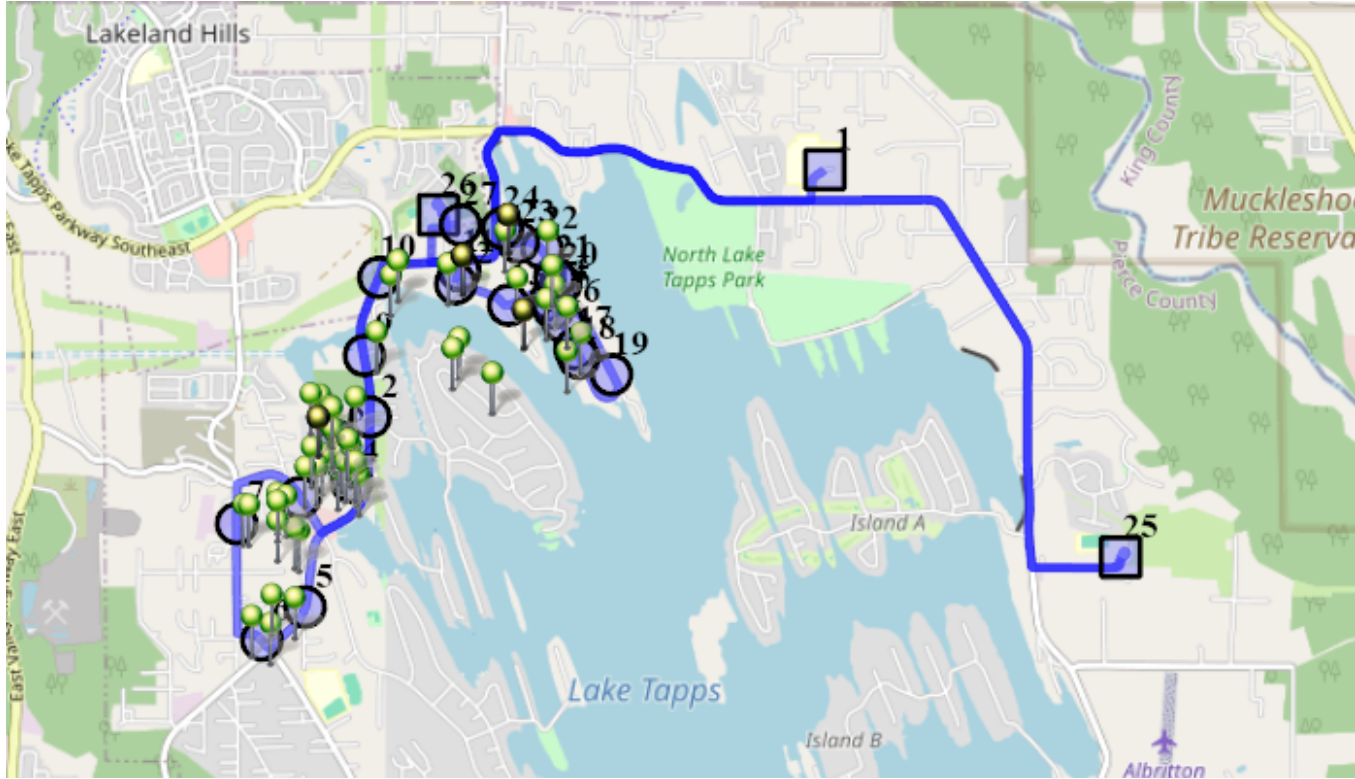

Run - 23 AM ELE

8/15/2024 - 6/30/2025

Driver: Haley, Jim
Time: 1 hr 8 min
Students: 64 / 64

Vehicle: D23
Distance: 17.72 mi
Description: Grandview/Creator Luth. church/Orion Rdg./Tacoma Point

Mon, Tue, Thu, Fri

Map

- #1 - 7:38 AM - Depart NTMS / 20029 12TH St E
- #2 - 7:45 AM - Grandview Ridge / 2415 173rd Ave East
10 Pickup
- #3 - 7:47 AM - Spruce Ridge + Backing Turnaround / 2706 173rd Ave E
8 Pickup
- #4 - 7:49 AM - Spruce Ridge #2 / 2842 173rd Ave E
10 Pickup
- #5 - 7:51 AM - Stop / 3603 169th Ave East
2 Pickup
- #6 - 7:52 AM - Stop / 16613 South Tapps Drive East
3 Pickup
- #7 - 7:54 AM - Stop / 166th Ave East & 31st St East
4 Pickup
- #8 - 7:56 AM - Orion Ridge / Forest Canyon Road East & 170th Ave East
6 Pickup
- #9 - 7:59 AM - Stop / 2011 Sumner-Tapps Hwy East
1 Pickup
- #10 - 8:00 AM - Fairweather Cove / 17503 16th Stct East
3 Pickup
- #11 - 8:01 AM - Stop / 1606 180th Ave East
1 Pickup
- #12 - 8:02 AM - Stop / 180th Ave East & 17th St East
1 Pickup

- #13 - 8:03 AM - Stop / 18225 17th St East**
2 Pickup
- #14 - 8:04 AM - Stop / 1715 186th Ave East**
1 Pickup
- #15 - 8:04 AM - Stop / 1804 186TH AVE E**
1 Pickup
- #16 - 8:05 AM - Stop / 1823 186TH AVE E**
1 Pickup
- #17 - 8:05 AM - Stop / 2011 186th Ave East**
1 Pickup
- #18 - 8:06 AM - Stop / 2102 186TH AVE E**
1 Pickup
- #19 - 8:07 AM - Stop / 2212 E TACOMA POINT DR E**
- #20 - 8:09 AM - Stop / 1705 TACOMA POINT DR E**
- #21 - 8:09 AM - Stop / 1618 TACOMA POINT DR E**
1 Pickup
- #22 - 8:09 AM - Stop / 1501 TACOMA POINT DR E**
1 Pickup
- #23 - 8:10 AM - Stop / 1411 TACOMA POINT Drive East**
1 Pickup
- #24 - 8:10 AM - Stop / 1321 TACOMA POINT DR E**
5 Pickup
- #25 - 8:25 AM - DHES / 21727 34th St East**
27 Dropoff
- #26 - 8:35 AM - LTES / 1320 178th Ave E**
37 Dropoff
- #27 - 8:45 AM - Return to Base / 1320 178th Ave E**