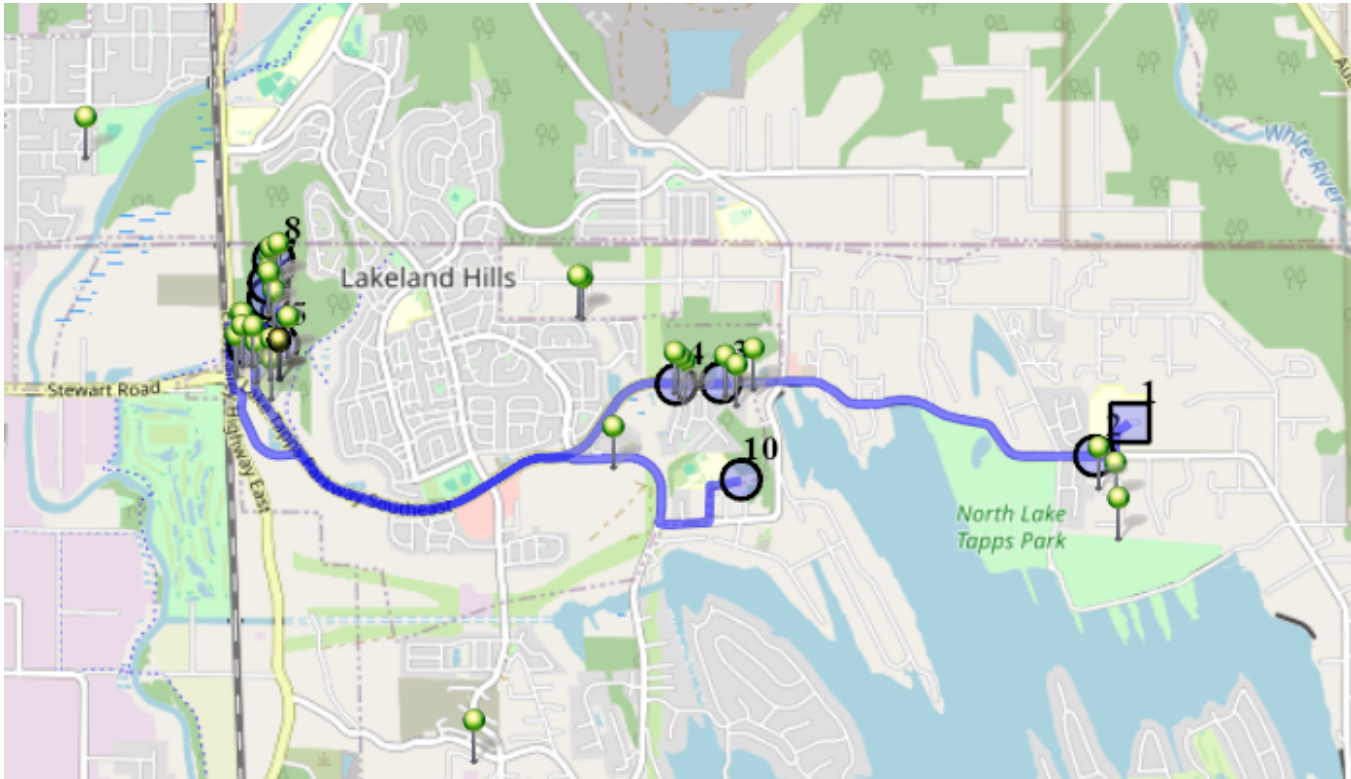

Run - 22 PM NTMS Friday

8/15/2024 - 6/30/2025

Driver: Shevchik, Alex
Time: 35 min
Students: 41 / 41

Vehicle: D22
Distance: 7.94 mi
Description: Belara Apt./Terrace View

Fri

Map

- #1 - 2:20 PM - Depart NTMS / NTMS 20029 12TH St E
41 Pickup
- #2 - 2:26 PM - Boardwalk / 1208 200th Ave East
3 Dropoff
- #3 - 2:30 PM - Stop / 6327 Franklin Ave
4 Dropoff
- #4 - 2:30 PM - Stop / CHARLOTTE Ave Southeast & LAKE TAPPS Parkway Southeast
5 Dropoff
- #5 - 2:35 PM - Lower Belara / 6250 Terrace View Lane SE
9 Dropoff
- #6 - 2:37 PM - Stop / 5980 Terrace View Lane Southeast
4 Dropoff
- #7 - 2:38 PM - Stop Mailboxes / 5858 Terrace View Lane Southeast
2 Dropoff
- #8 - 2:40 PM - Stop / 5800 Terrace View Lane Southeast
7 Dropoff
- #9 - 2:44 PM - Stop / 119 61st Place Southeast
7 Dropoff
- #10 - 2:55 PM - Return to Base / 1320 178TH Ave East