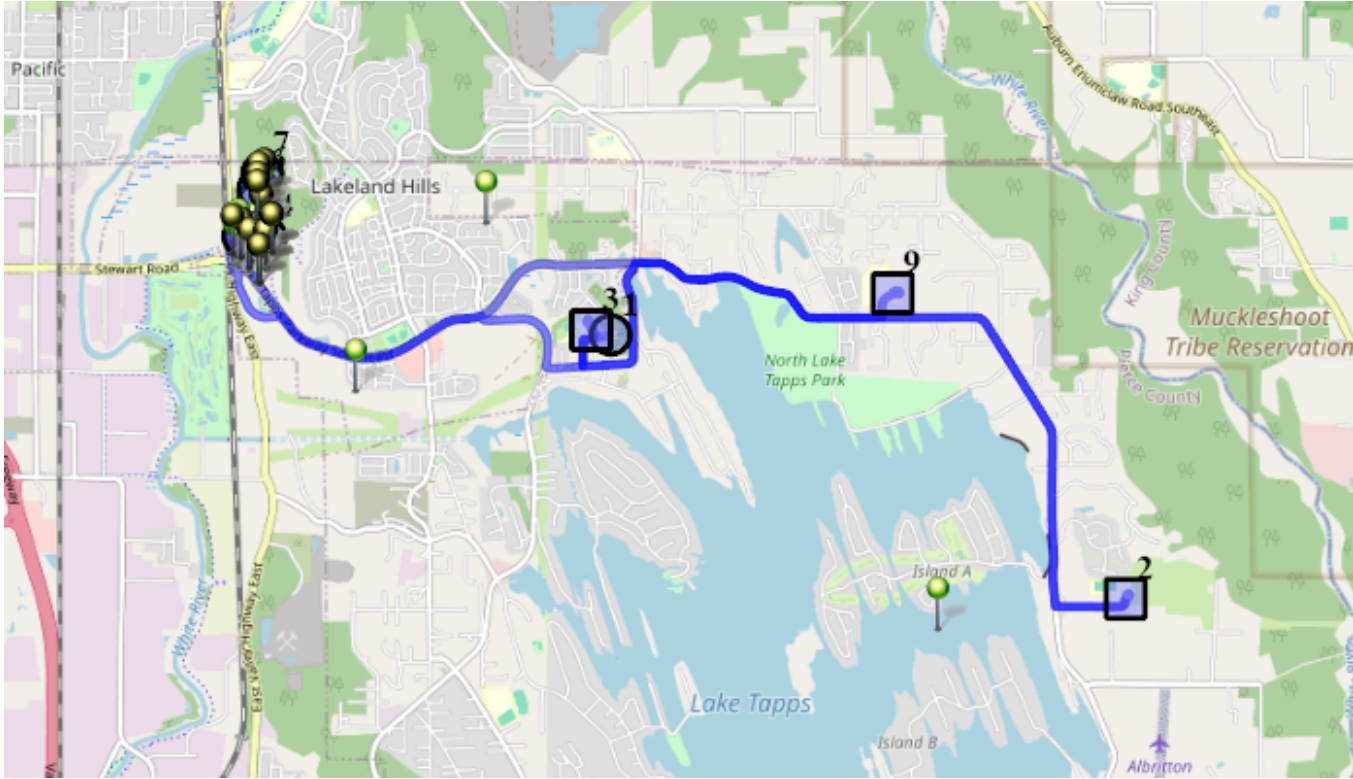

# Run - 22 PM ELE Friday

8/15/2024 - 6/30/2025

Driver: Shevchik, Alex  
Time: 1 hr 7 min  
Students: 52 / 53

Vehicle: D22  
Distance: 17.41 mi  
Description: Belara Apt./Terrace View

Fri

## Map

**#1 - 12:45 PM - Depart Base / 1320 178TH Ave East**

**#2 - 1:05 PM - Depart DHES / 21727 34th St E**  
23 Pickup

**#3 - 1:20 PM - Depart LTES / Unknown Address**  
29 Pickup

**#4 - 1:33 PM - Lower Belara / 6250 Terrace View Lane SE**  
21 Dropoff

**#5 - 1:36 PM - Stop / 5980 Terrace View Lane Southeast**  
8 Dropoff

**#6 - 1:36 PM - Mailboxes / 5920 Terrace View Lane Southeast**  
8 Dropoff

**#7 - 1:38 PM - Stop / 5800 Terrace View Lane Southeast**  
4 Dropoff

**#8 - 1:41 PM - Stop / 119 61st Place Southeast**  
12 Dropoff

**#9 - 1:51 PM - NTMS / 20029 12TH St East**