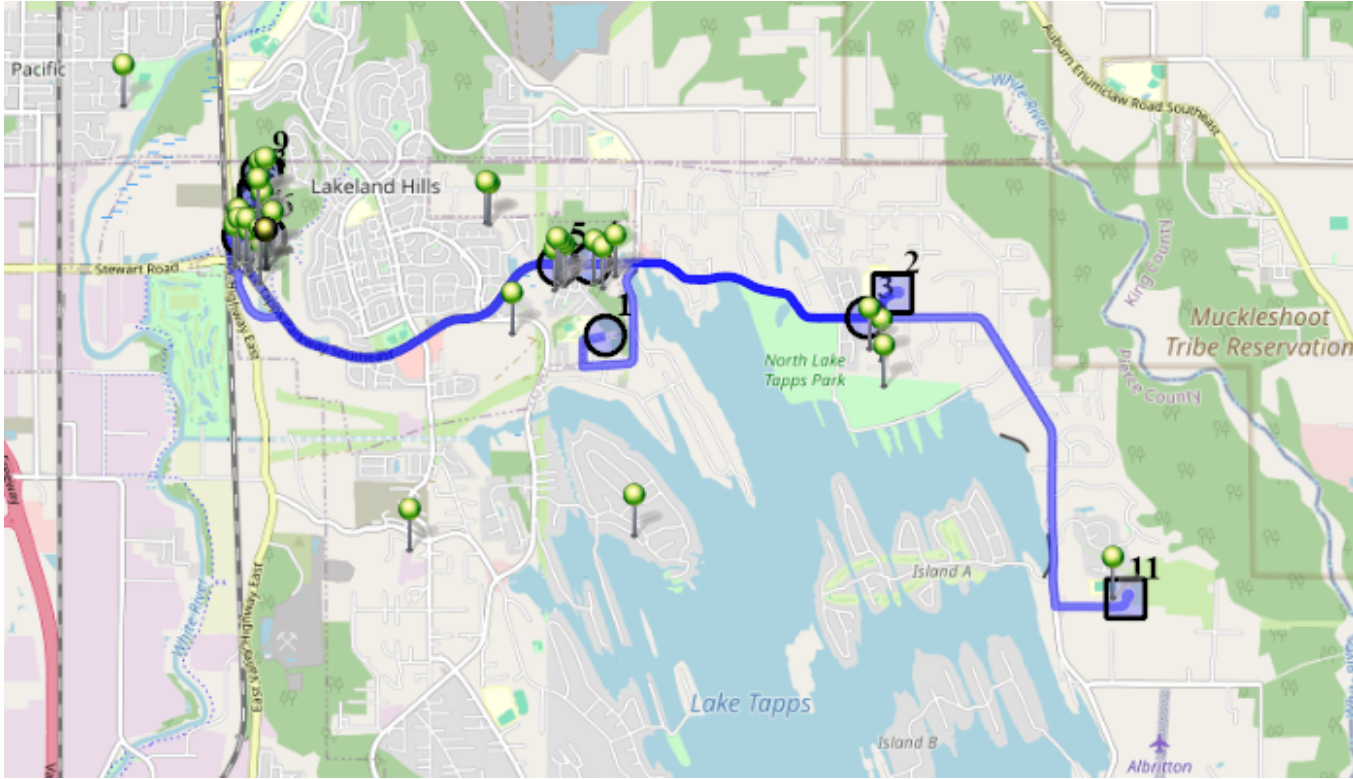

Run - 22 PM NTMS

8/15/2024 - 6/30/2025

Driver: Shevchik, Alex
Time: 57 min
Students: 46 / 46

Vehicle: D22
Distance: 14.03 mi
Description: Belara Apt./Terrace View

Mon, Tue, Wed, Thu

Map

- #1 - 2:00 PM - Depart /Base / Dieringer Trans 1402 180th Ave East
- #2 - 2:20 PM - Depart NTMS / NTMS 20029 12TH St E
46 Pickup
- #3 - 2:24 PM - Boardwalk / 1208 200th Ave East
3 Dropoff
- #4 - 2:27 PM - Stop / 6327 Franklin Ave
4 Dropoff
- #5 - 2:28 PM - Stop / CHARLOTTE Ave Southeast & LAKE TAPPS Parkway Southeast
6 Dropoff
- #6 - 2:34 PM - Lower Belara / 6250 Terrace View Lane SE
12 Dropoff
- #7 - 2:36 PM - Stop / 5980 Terrace View Lane Southeast
4 Dropoff
- #8 - 2:37 PM - Stop Mailboxes / 5858 Terrace View Lane Southeast
2 Dropoff
- #9 - 2:38 PM - Stop / 5800 Terrace View Lane Southeast
7 Dropoff
- #10 - 2:41 PM - Stop / 119 61st Place Southeast
8 Dropoff
- #11 - 2:56 PM - DHES / 21727 34th St E