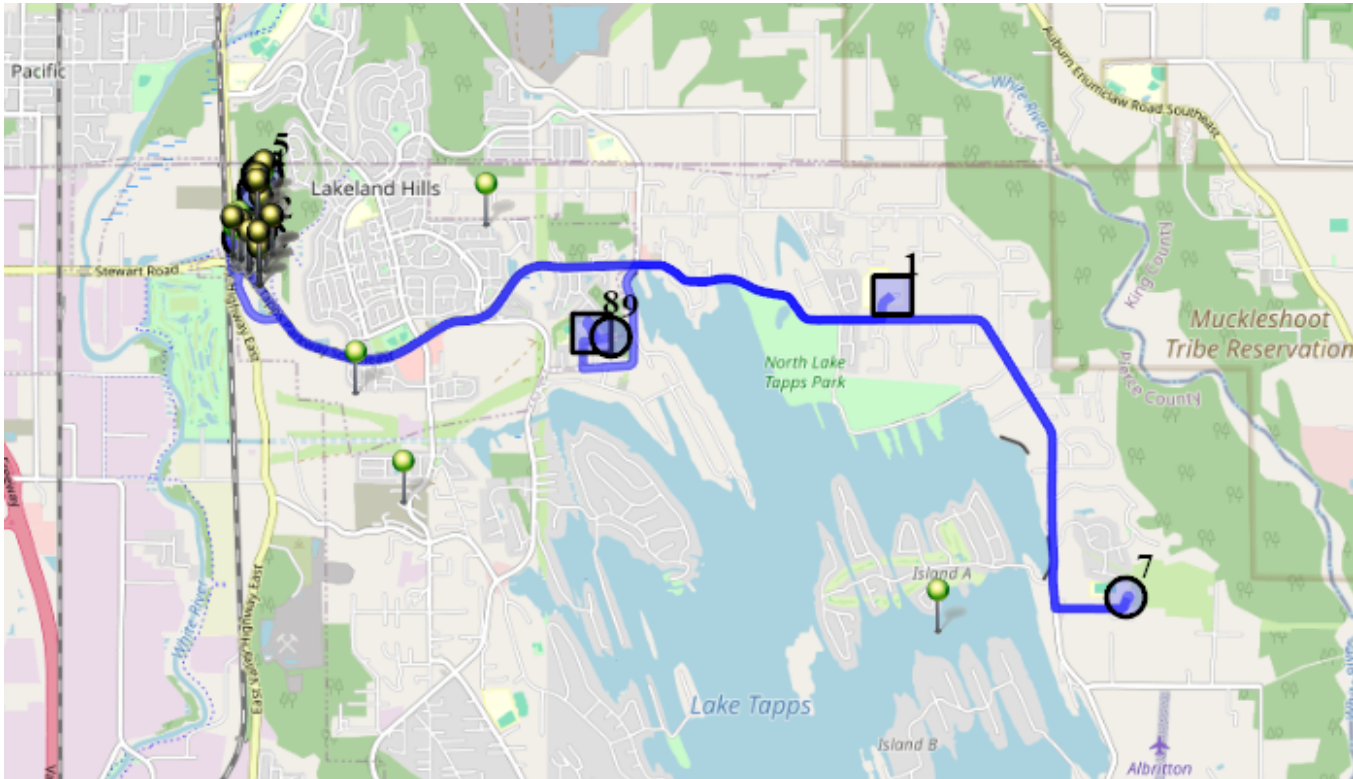

# Run - 22 AM ELE

8/15/2024 - 6/30/2025

Mon,Tue,Thu,Fri

Driver: Shevchik, Alex  
Time: 60 min  
Students: 55 / 55

Vehicle: D22  
Distance: 16.39 mi  
Description: Belara Apt./Terrace View

## Map

- #1 - 7:45 AM - Depart NTMS / NTMS 20029 12TH St E
- #2 - 7:54 AM - Stop / 6250 Terrace View Lane SE  
22 Pickup
- #3 - 7:57 AM - Stop / 5980 Terrace View Lane Southeast  
8 Pickup
- #4 - 7:58 AM - Mailboxes / 5922 Terrace View Lane Southeast  
7 Pickup
- #5 - 8:00 AM - Stop / 5800 Terrace View Lane Southeast  
5 Pickup
- #6 - 8:04 AM - Stop / 119 61st Place Southeast  
13 Pickup
- #7 - 8:20 AM - DHES / Dieringer Heights Elementary School  
25 Dropoff
- #8 - 8:35 AM - LTES / Unknown Address  
30 Dropoff
- #9 - 8:45 AM - Return to Base / 1320 178TH Ave East