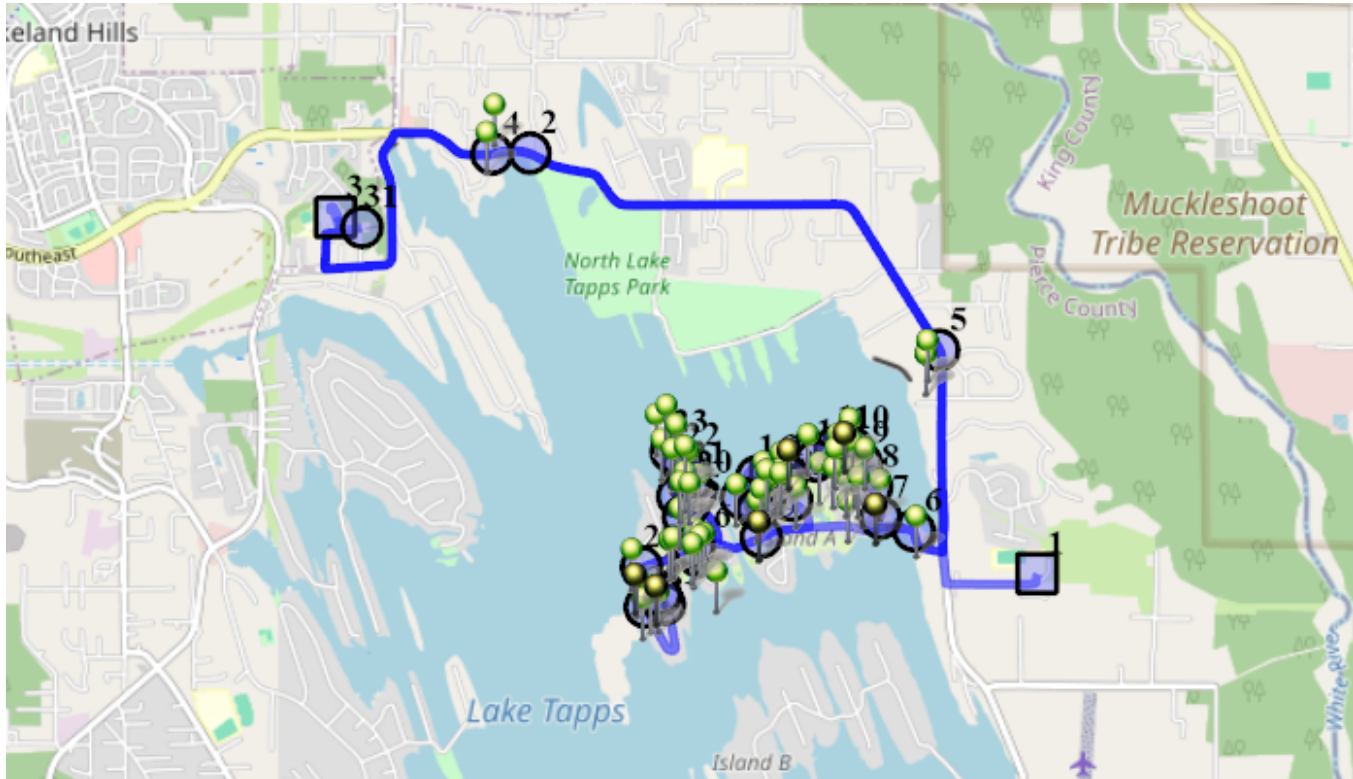

Description: Tapps Island

Map

- #1 - 3:00 PM - DHES / 21727 34th St East
28 Pickup
- #2 - 3:09 PM - Stop / 18929 9th St East
- #3 - 3:15 PM - LTES / 1320 178th Ave East
51 Pickup
- #4 - 3:24 PM - Stop / 9th St East & 188th Ave East
2 Dropoff
- #5 - 3:28 PM - Stop / 21503 21st St East
4 Dropoff
- #6 - 3:31 PM - Stop / 21221 ISLAND PKWY E
1 Dropoff
- #7 - 3:32 PM - Stop / 30th Stct East & 211th Ave East
1 Dropoff
- #8 - 3:32 PM - Stop / 211th Ave East & 28th Stct East
7 Dropoff
- #9 - 3:33 PM - Stop / 2623 211TH AVE E
1 Dropoff
- #10 - 3:34 PM - Stop / 2527 211th Avect East
6 Dropoff
- #11 - 3:35 PM - Stop / 20802 26th Stct East
2 Dropoff
- #12 - 3:36 PM - Stop / 208th Ave East & 26th St Ct East
5 Dropoff

- #13 - 3:37 PM - Stop / 2719 206th Avcct East**
6 Dropoff
- #14 - 3:38 PM - Stop / 2829 206th Avcct East**
2 Dropoff
- #15 - 3:39 PM - Stop / 2826 204th Avcct East**
3 Dropoff
- #16 - 3:40 PM - Stop / 2718 204th Avcct East**
2 Dropoff
- #17 - 3:41 PM - Stop / 2822 202ND AVENUE CT E**
1 Dropoff
- #18 - 3:41 PM - Stop / 20303 29th Stct East**
1 Dropoff
- #19 - 3:43 PM - Stop / 20315 Island Parkway**
1 Dropoff
- #20 - 3:44 PM - Stop / 2823 200th Ave East**
3 Dropoff
- #21 - 3:45 PM - Stop / 2808 200th Ave East**
2 Dropoff
- #22 - 3:45 PM - Stop / 2702 200th Ave East**
3 Dropoff
- #23 - 3:46 PM - Stop / 200th Ave East & 199th Avcct East**
8 Dropoff
- #24 - 3:48 PM - Stop / 2823 199th Avcct East**
2 Dropoff
- #25 - 3:48 PM - Stop / 3010 199TH AVENUE CT E**
2 Dropoff
- #26 - 3:50 PM - Stop / 199th Avcct East & Island Parkway East**
9 Dropoff
- #27 - 3:51 PM - Stop / 3221 196th Avcct East**
1 Dropoff
- #28 - 3:52 PM - Stop / 3510 196th Avcct East**
4 Dropoff
- #29 - 3:54 PM - Stop / 3505 197th Avcct East**
1 Dropoff
- #30 - 3:55 PM - Stop / 3412 197th Avcct East**
1 Dropoff
- #31 - 4:11 PM - Return to Base / 1320 178TH Ave East**