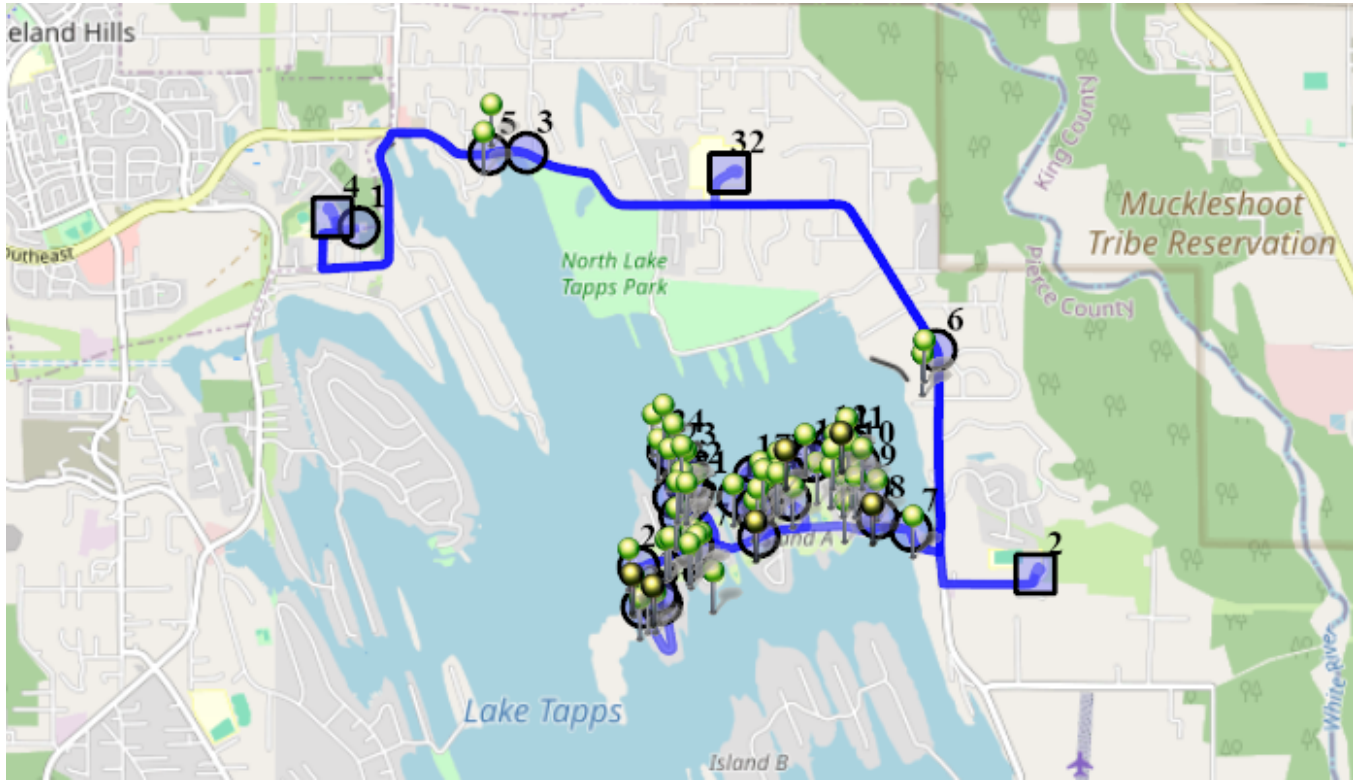

## Map

**#1 - 12:45 PM - Depart Base / 1320 178TH Ave East**

**#2 - 1:00 PM - DHES / 21727 34th St East**  
28 Pickup

**#3 - 1:09 PM - Stop / 18929 9th St East**

**#4 - 1:15 PM - LTES / 1320 178th Ave East**  
51 Pickup

**#5 - 1:24 PM - Stop / 9th St East & 188th Ave East**  
2 Dropoff

**#6 - 1:28 PM - Stop / 21503 21st St East**  
4 Dropoff

**#7 - 1:31 PM - Stop / 21221 ISLAND PKWY E**  
1 Dropoff

**#8 - 1:32 PM - Stop / 30th Stct East & 211th Ave East**  
1 Dropoff

**#9 - 1:32 PM - Stop / 211th Ave East & 28th Stct East**  
7 Dropoff

**#10 - 1:33 PM - Stop / 2623 211TH AVE E**  
1 Dropoff

**#11 - 1:34 PM - Stop / 2527 211th Avect East**  
6 Dropoff

**#12 - 1:35 PM - Stop / 20802 26th Stct East**  
2 Dropoff

**#13 - 1:36 PM - Stop / 208th Ave East & 26th St Ct East**  
5 Dropoff

- #14 - 1:37 PM - Stop / 2719 206th Avcct East**  
6 Dropoff
- #15 - 1:38 PM - Stop / 2829 206th Avcct East**  
2 Dropoff
- #16 - 1:39 PM - Stop / 2826 204th Avcct East**  
3 Dropoff
- #17 - 1:40 PM - Stop / 2718 204th Avcct East**  
2 Dropoff
- #18 - 1:41 PM - Stop / 2822 202nd Avcct East**  
1 Dropoff
- #19 - 1:42 PM - Stop / 20303 29th Stct East**  
1 Dropoff
- #20 - 1:43 PM - Stop / 20315 Island Parkway**  
1 Dropoff
- #21 - 1:44 PM - Stop / 2823 200th Ave East**  
3 Dropoff
- #22 - 1:45 PM - Stop / 2808 200th Ave East**  
2 Dropoff
- #23 - 1:45 PM - Stop / 2702 200th Ave East**  
3 Dropoff
- #24 - 1:46 PM - Stop / 200th Ave East & 199th Avcct East**  
8 Dropoff
- #25 - 1:48 PM - Stop / 2826 199th Avcct East**  
2 Dropoff
- #26 - 1:48 PM - Stop / 3010 199TH AVENUE CT E**  
2 Dropoff
- #27 - 1:50 PM - Stop / 3203 199th Avcct East**  
9 Dropoff
- #28 - 1:51 PM - Stop / 3221 196th Avcct East**  
1 Dropoff
- #29 - 1:52 PM - Stop / 3510 196th Avcct East**  
4 Dropoff
- #30 - 1:54 PM - Stop / 3508 197th Avcct East**  
1 Dropoff
- #31 - 1:55 PM - Stop / 3412 197th Avcct East**  
1 Dropoff
- #32 - 2:06 PM - NTMS / 20029 12TH St East**