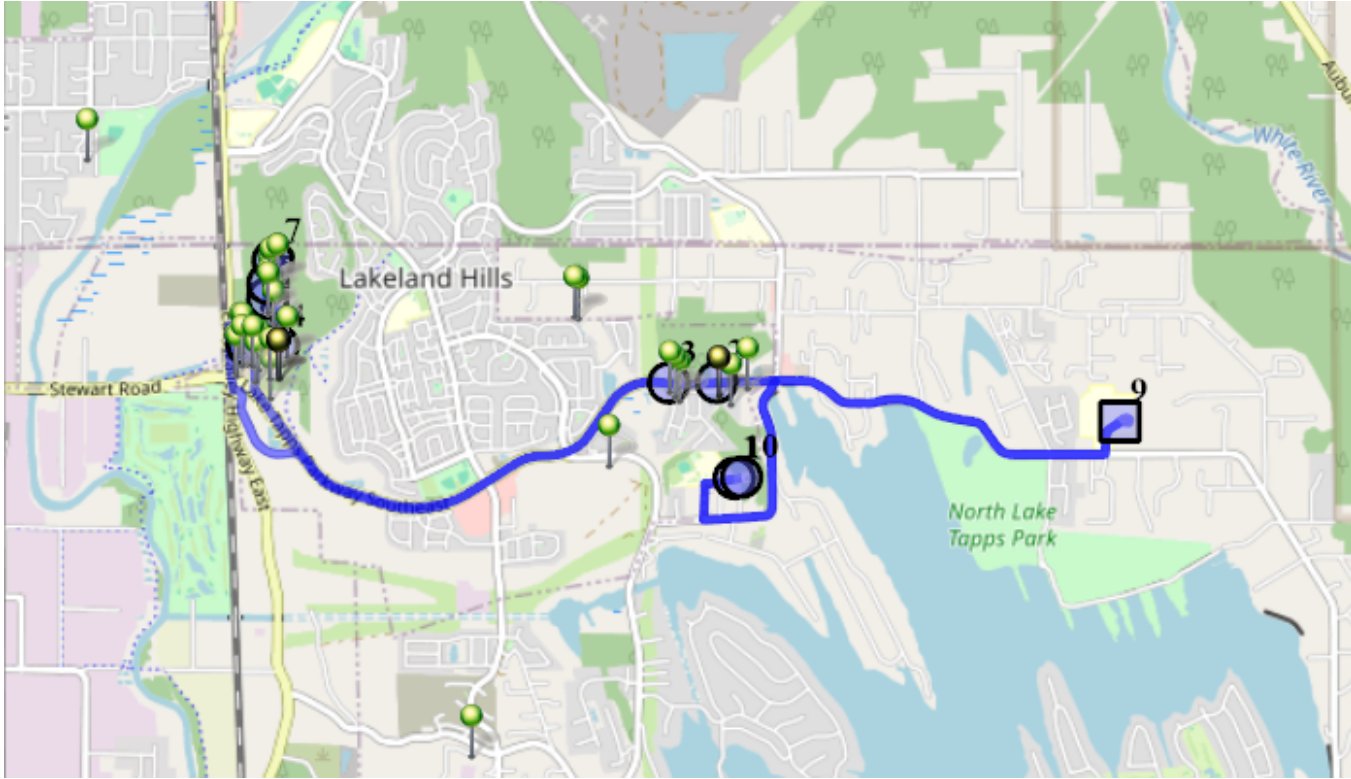

# Run - 22 AM NTMS Wednesday

8/15/2024 - 6/30/2025

Wed

Driver: Shevchik, Alex  
Time: 45 min  
Students: 38 / 38

Vehicle: D22  
Distance: 11.36 mi  
Description: Belara Apt./Terrace View

## Map

- #1 - 9:00 AM - Depart Base / Dieringer Trans 1402 180th Ave East
- #2 - 9:04 AM - Stop / 6327 Franklin Ave  
3 Pickup
- #3 - 9:05 AM - Stop / Charlotte Ave Southeast & Lake Tapps Parkway Southeast  
5 Pickup
- #4 - 9:12 AM - Stop / 6250 Terrace View Lane SE  
10 Pickup
- #5 - 9:13 AM - Stop / 5981 Terrace View Lane Southeast  
4 Pickup
- #6 - 9:16 AM - Stop Mailboxes / 6035 Terrace View Lane Southeast  
2 Pickup
- #7 - 9:20 AM - Stop / 5800 Terrace View Lane Southeast  
7 Pickup
- #8 - 9:24 AM - Stop / 119 61st Place Southeast  
7 Pickup
- #9 - 9:35 AM - NTMS / NTMS 20029 12TH St E  
38 Dropoff
- #10 - 9:45 AM - Return to Base / 1320 178TH Ave East