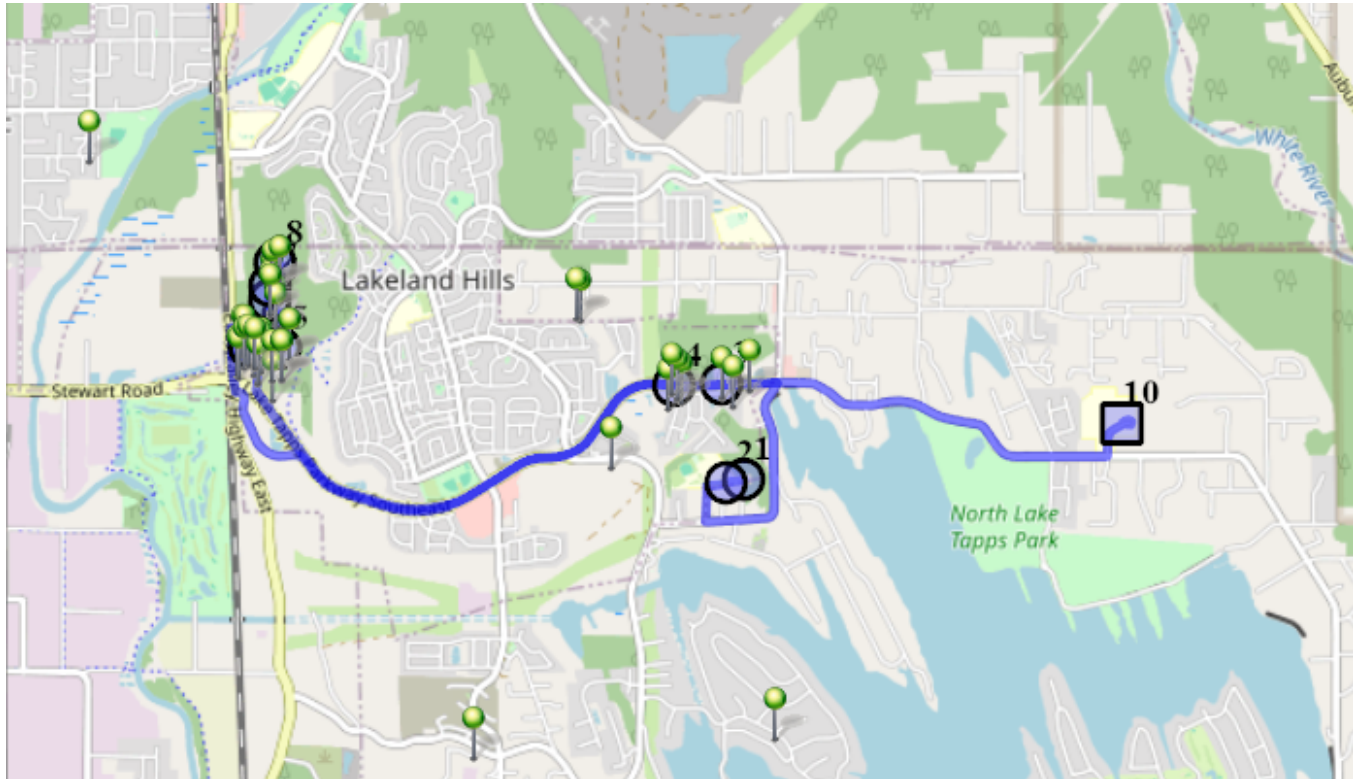

Run - 22 AM NTMS

8/15/2024 - 6/30/2025

Mon,Tue,Thu,Fri

Driver: Shevchik, Alex

Vehicle: D22

Time: 35 min

Distance: 8.96 mi

Students: 45 / 47

Description: Belara Apt./Terrace View

Map

- #1 - 7:00 AM - Stage Base / 1320 178TH Ave East**
- #2 - 7:01 AM - Depart Base / 1409 179th Ave East**
- #3 - 7:04 AM - Stop / 6326 Franklin Ave**
4 Pickup
- #4 - 7:05 AM - Stop / Charlotte Ave Southeast & Lake Tapps Parkway Southeast**
6 Pickup
- #5 - 7:12 AM - Stop / 6250 Terrace View Lane SE**
12 Pickup
- #6 - 7:14 AM - Stop / 5980 Terrace View Lane Southeast**
4 Pickup
- #7 - 7:16 AM - Stop Mailboxes / 6035 Terrace View Lane Southeast**
2 Pickup
- #8 - 7:20 AM - Stop / 5800 Terrace View Lane Southeast**
7 Pickup
- #9 - 7:24 AM - Stop / 119 61st Place Southeast**
10 Pickup
- #10 - 7:35 AM - NTMS / NTMS 20029 12TH St E**
47 Dropoff