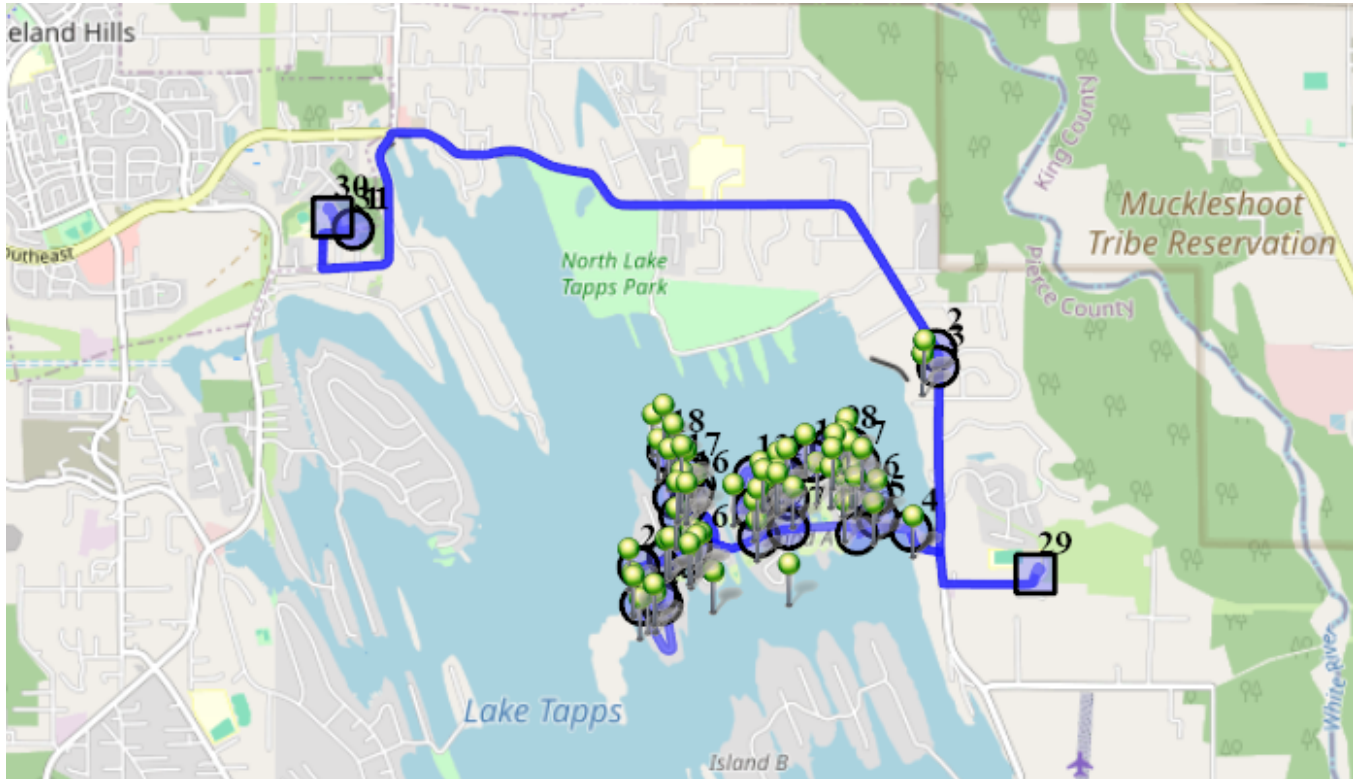

Description: Tapps Island

## Map

- #1 - 7:38 AM - Depart Base / 1320 178TH Ave East
- #2 - 7:47 AM - Stop / 21503 21st St East  
2 Pickup
- #3 - 7:47 AM - Stop / 21404 21st St East  
2 Pickup
- #4 - 7:49 AM - Stop / 21221 ISLAND PKWY E  
1 Pickup
- #5 - 7:50 AM - Stop / 30th Stct East & 211th Ave East  
1 Pickup
- #6 - 7:51 AM - Stop / 2826 211th Ave East  
1 Pickup
- #7 - 7:51 AM - Stop / 2623 211TH AVE E  
1 Pickup
- #8 - 7:51 AM - Stop / 2527 211th Avect East  
6 Pickup
- #9 - 7:52 AM - Stop / 20802 26th Stct East  
2 Pickup
- #10 - 7:53 AM - Stop / 208th Ave East & 26th St Ct East  
5 Pickup
- #11 - 7:54 AM - Stop / 2719 206th Avect East  
6 Pickup
- #12 - 7:55 AM - Stop / 2825 206th Avect East  
2 Pickup

- #13 - 7:57 AM - Stop / 2718 204th Avcct East**  
5 Pickup
- #14 - 7:58 AM - Stop / 20303 29th Stct East**  
2 Pickup
- #15 - 7:59 AM - Stop / 20315 Island Parkway**  
2 Pickup
- #16 - 8:01 AM - Stop / 2823 200th Ave East**  
3 Pickup
- #17 - 8:02 AM - Stop / 2718 200th Ave East**  
2 Pickup
- #18 - 8:03 AM - Stop / 200th Ave East & 199th Avcct East**  
9 Pickup
- #19 - 8:04 AM - Stop / 2826 199th Avcct East**  
2 Pickup
- #20 - 8:04 AM - Stop / 3010 199TH AVENUE CT E**  
2 Pickup
- #21 - 8:06 AM - Stop / 19805 Island Parkway East**  
2 Pickup
- #22 - 8:07 AM - Stop / 3221 196th Avcct East**  
1 Pickup
- #23 - 8:08 AM - Stop / 3510 196th Avcct East**  
4 Pickup
- #24 - 8:09 AM - Stop / 3505 197th Avcct East**  
1 Pickup
- #25 - 8:10 AM - Stop / 3412 197th Avcct East**  
1 Pickup
- #26 - 8:11 AM - Stop / 199th Avcct East & Island Parkway East**  
9 Pickup
- #27 - 8:13 AM - Stop / 20509 Island Parkway East**
- #28 - 8:15 AM - Stop / 20919 Island Parkway East**  
4 Pickup
- #29 - 8:20 AM - DHES / 21727 34th St East**  
28 Dropoff
- #30 - 8:35 AM - LTES / 1320 178th Ave East**  
50 Dropoff
- #31 - 8:45 AM - Return to Base / 1320 178TH Ave East**