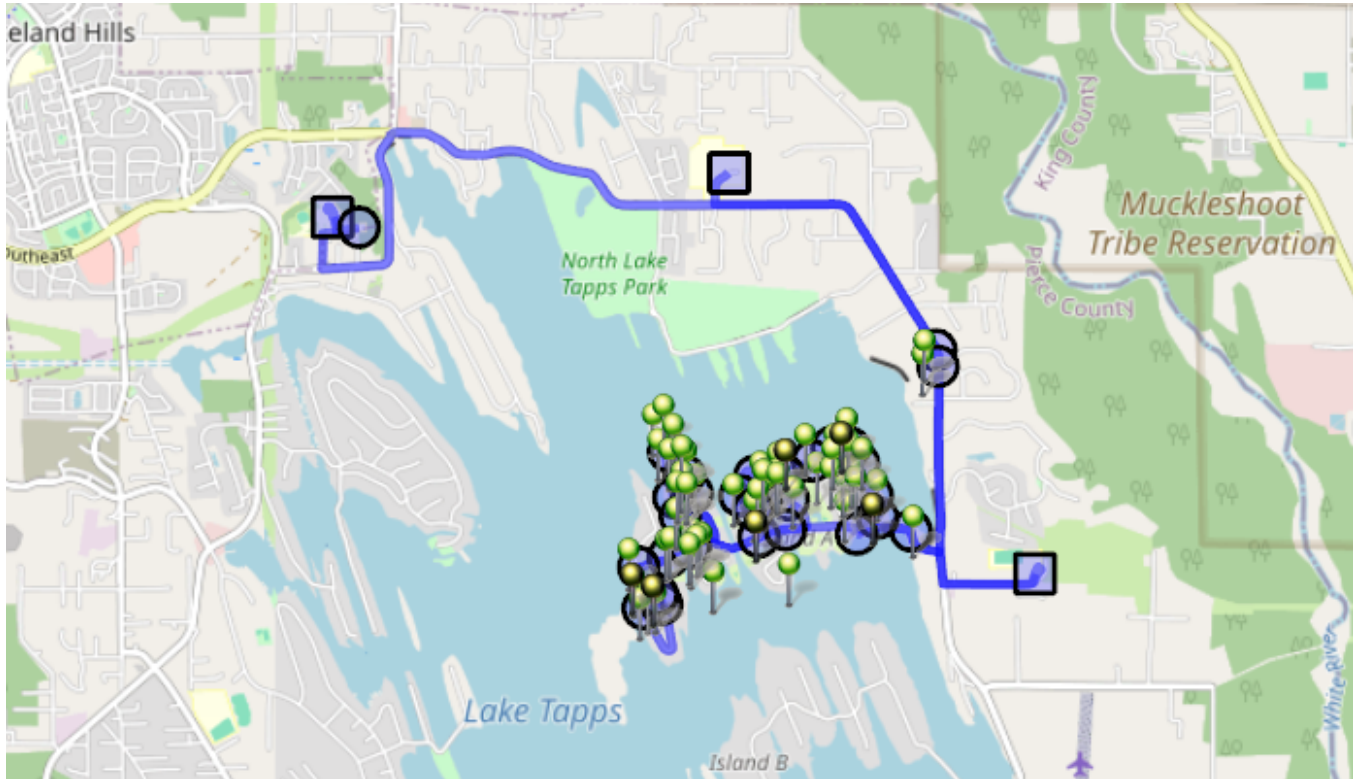

Description: Tapps Island

## Map

- #1 - 7:43 AM - Depart NTMS / 20029 12TH St East
- #2 - 7:45 AM - Stop / 21503 21st St East  
2 Pickup
- #3 - 7:46 AM - Stop / 21404 21st St East  
2 Pickup
- #4 - 7:48 AM - Stop / 21221 ISLAND PKWY E  
1 Pickup
- #5 - 7:49 AM - Stop / 30th Stct East & 211th Ave East  
1 Pickup
- #6 - 7:50 AM - Stop / 2821 211th Ave East  
1 Pickup
- #7 - 7:50 AM - Stop / 2623 211TH AVE E  
1 Pickup
- #8 - 7:50 AM - Stop / 2527 211th Avcct East  
6 Pickup
- #9 - 7:52 AM - Stop / 20802 26th Stct East  
2 Pickup
- #10 - 7:52 AM - Stop / 208th Ave East & 26th St Ct East  
5 Pickup
- #11 - 7:53 AM - Stop / 2719 206th Avcct East  
6 Pickup
- #12 - 7:54 AM - Stop / 2825 206th Avcct East  
2 Pickup

- #13 - 7:55 AM - Stop / 2826 204TH AVENUE CT E**  
1 Pickup
- #14 - 7:56 AM - Stop / 2718 204th Avcct East**  
5 Pickup
- #15 - 7:57 AM - Stop Occasionally / 2811 202ND Ave Ct East**
- #16 - 7:57 AM - Stop / 20303 29th Stct East**  
1 Pickup
- #17 - 7:58 AM - Stop / 20315 Island Parkway**  
1 Pickup
- #18 - 8:00 AM - Stop / 2823 200th Ave East**  
3 Pickup
- #19 - 8:00 AM - Stop / 2718 200th Ave East**  
2 Pickup
- #20 - 8:01 AM - Stop / 200TH Ave East & 199TH Avcct East**  
9 Pickup
- #21 - 8:02 AM - Stop / 2826 199th Avcct East**  
2 Pickup
- #22 - 8:03 AM - Stop / 3010 199TH AVENUE CT E**  
2 Pickup
- #23 - 8:05 AM - Stop / 19805 Island Parkway East**  
2 Pickup
- #24 - 8:05 AM - Stop / 3221 196th Avcct East**  
1 Pickup
- #25 - 8:06 AM - Stop / 3516 196th Avcct East**  
4 Pickup
- #26 - 8:08 AM - Stop / 3505 197th Avcct East**  
1 Pickup
- #27 - 8:08 AM - Stop / 3412 197th Avcct East**  
1 Pickup
- #28 - 8:10 AM - Stop / 3202 199th Avcct East**  
9 Pickup
- #29 - 8:12 AM - Stop / 20502 Island Parkway East**  
1 Pickup
- #30 - 8:13 AM - Stop / 20919 Island Parkway East**  
4 Pickup
- #31 - 8:20 AM - DHES / 21727 34th St East**  
28 Dropoff
- #32 - 8:35 AM - LTES / 1320 178th Ave East**  
50 Dropoff
- #33 - 8:45 AM - Return to Base / 1320 178TH Ave East**