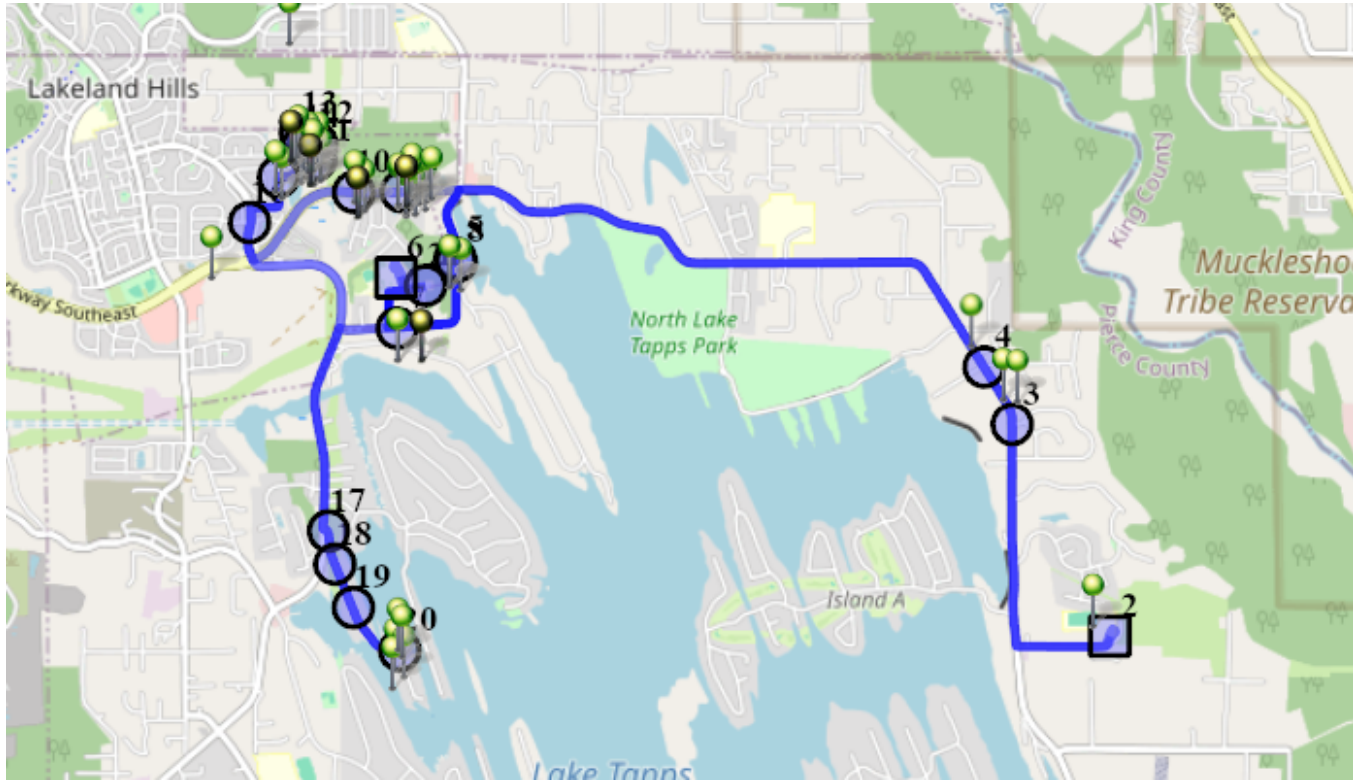

## Map

**#1 - 2:50 PM - Start 2Hr Min / 1320 178TH Ave East**

**#2 - 3:05 PM - Depart DHES / 21727 34th St E**  
27 Pickup

**#3 - 3:09 PM - Stop / 21st St East & 214th Ave East**

**#4 - 3:10 PM - Stop / 18th St East & 210th Ave East**  
2 Dropoff

**#5 - 3:15 PM - Stop / 1203 182nd Ave East**  
2 Dropoff

**#6 - 3:20 PM - Depart LTES / 1320 178th Ave E**  
33 Pickup

**#7 - 3:23 PM - Stop / 17820 16TH ST E**  
2 Dropoff

**#8 - 3:25 PM - Stop / 1207 182ND AVE E**  
1 Dropoff

3 Dropoff

**#16 - 3:34 PM - Stop / 6514 Stuart Place Southeast**

1 Dropoff

**#17 - 3:37 PM - Stop / 2721 DEER ISLAND DR E**

1 Dropoff

**#18 - 3:43 PM - Stop / 2911 Deer Island Drive East**

1 Dropoff

**#19 - 3:43 PM - Stop / 3117 DEER ISLAND Drive East**

1 Dropoff

**#20 - 3:44 PM - Stop Turn Around / 3324 Deer Island Drive East**

5 Dropoff

**#21 - 3:50 PM - Return to Base / 1320 178TH Ave East**