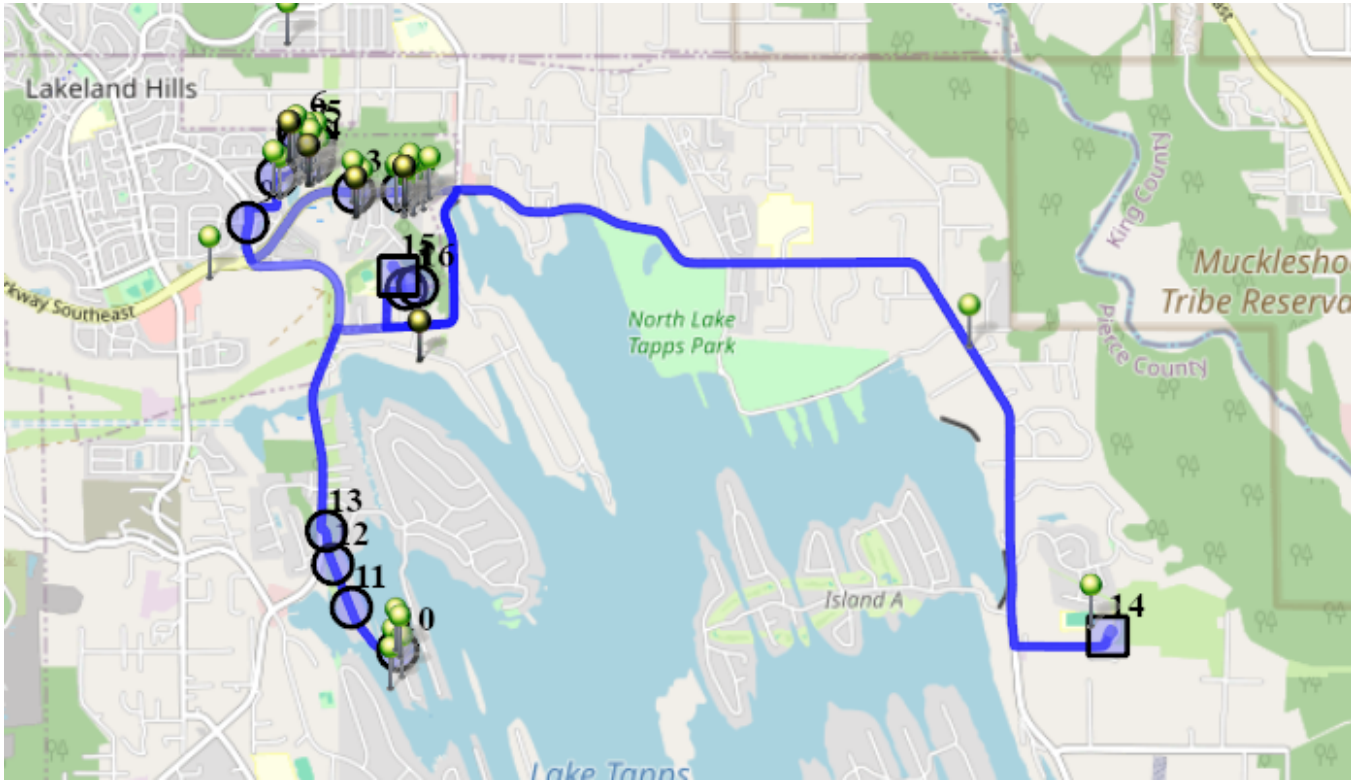

Run - 19 AM ELE

8/15/2024 - 6/30/2025

Driver: LeBleu, Kerry
Time: 1 hr 0 min
Students: 53 / 53

Vehicle: D19
Distance: 15.69 mi
Description: New Portofino Orion Ridge Deer Island

Mon, Tue, Wed, Thu, Fri

Map

- #1 - 7:44 AM - Depart Base / 1409 179th Ave East
- #2 - 7:48 AM - Stop / Lake Tapps Parkway Southeast & Franklin Ave Southeast
15 Pickup
- #3 - 7:51 AM - Stop / Charlotte Ave Southeast & Lake Tapps Parkway Southeast
5 Pickup
- #4 - 7:54 AM - Stop / Annette Ave Ct Southeast & 63rd St Southeast
3 Pickup
- #5 - 7:55 AM - Stop / 6215 Annette Ave Southeast
7 Pickup
- #6 - 7:56 AM - Stop / 6202 Wesley Place Southeast
6 Pickup
- #7 - 7:57 AM - Stop / 6221 Wesley Place Southeast
5 Pickup
- #8 - 7:58 AM - Stop / 63rd Place Southeast & Victoria Ave Southeast
3 Pickup
- #9 - 7:59 AM - Stop / 6514 Stuart Place Southeast
1 Pickup
- #10 - 8:04 AM - Stop Turn Around / 3324 Deer Island Drive East
5 Pickup
- #11 - 8:05 AM - Stop / 3117 DEER ISLAND Drive East
1 Pickup
- #12 - 8:06 AM - Stop / 2911 Deer Island Drive East
1 Pickup

#13 - 8:07 AM - Stop / 2721 DEER ISLAND DR E

1 Pickup

#14 - 8:20 AM - DHES / 21727 34th St E

22 Dropoff

#15 - 8:35 AM - LTES / 1320 178th Ave E

31 Dropoff

#16 - 8:45 AM - Return to Base / 1402 180th Ave East