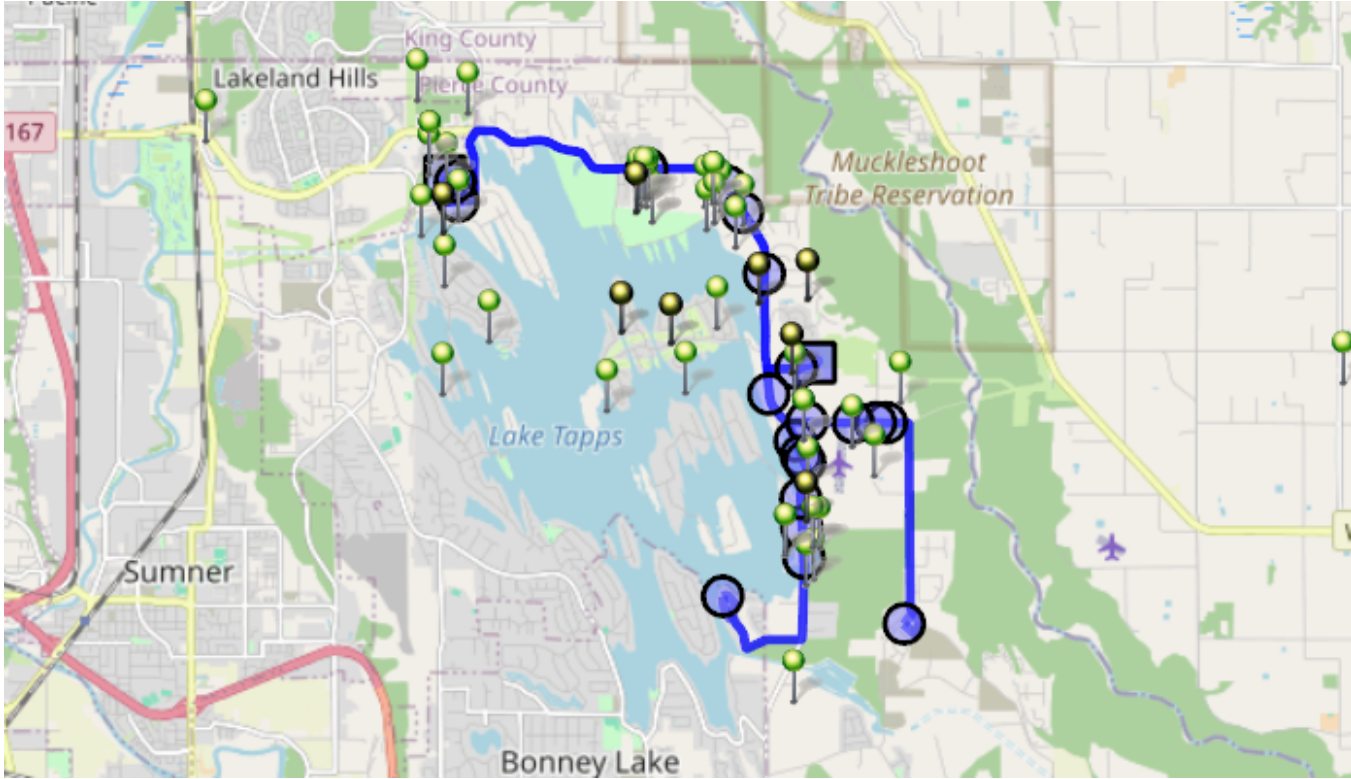

# Run - 14 PM ELE

8/15/2024 - 6/30/2025

Mon, Tue, Wed, Thu

Driver: Colton, Rick A  
Time: 1 hr 14 min  
Students: 60 / 63

Vehicle: D14  
Distance: 24.28 mi  
Description: Outback, red barn area

## Map

- #1 - 3:05 PM - Depart DHES / 21727 34th St East  
20 Pickup
- #2 - 3:20 PM - Depart LTES / 1320 178th Ave East  
40 Pickup
- #3 - 3:24 PM - Stop / 16th St East & 180th Ave East  
1 Dropoff
- #4 - 3:28 PM - Boardwalk / 201st Ave East & 12th St East  
10 Dropoff
- #5 - 3:30 PM - Stop / 14th St East & 210th Ave East  
8 Dropoff
- #6 - 3:31 PM - Stop / 21123 17th Stct East  
1 Dropoff
- #7 - 3:32 PM - Stop / 23rd Stct East & 214th Ave East  
1 Dropoff
- #8 - 3:36 PM - DHES Right @ School / 21727 34th St East  
25 Dropoff
- #9 - 3:38 PM - Stop / 21605 34th St East  
1 Dropoff
- #10 - 3:39 PM - Stop / 3620 214TH AVE E  
1 Dropoff
- #11 - 3:40 PM - Stop / 4208 218th Ave East
- #12 - 3:41 PM - Stop / 4320 218TH AVE E
- #13 - 3:42 PM - Stop / 5118 218TH Ave East  
2 Dropoff

- #14 - 3:47 PM - Turnaround / 6001 205th Ave E**
- #15 - 3:52 PM - Stop / 5502 218th Ave East**  
2 Dropoff
- #16 - 3:53 PM - Tapps Meadows / 218th Ave East & 49th St Ct E**  
4 Dropoff
- #17 - 3:54 PM - Stop / 4411 218TH AVE E**  
1 Dropoff
- #18 - 3:56 PM - Twin Cedars / 40th St East & 227th Avect East**  
1 Dropoff
- #19 - 4:01 PM - Stop / 6239 Radke Road East**
- #20 - 4:06 PM - Red Barn / 40th St East & 226th Ave East**  
1 Dropoff
- #21 - 4:06 PM - Stop / 40th St E -- 22301**  
1 Dropoff
- #22 - 4:07 PM - Stop / 40th St East & Hotsko Road East**  
3 Dropoff
- #23 - 4:19 PM - Return to Base / 1320 178th Ave E**