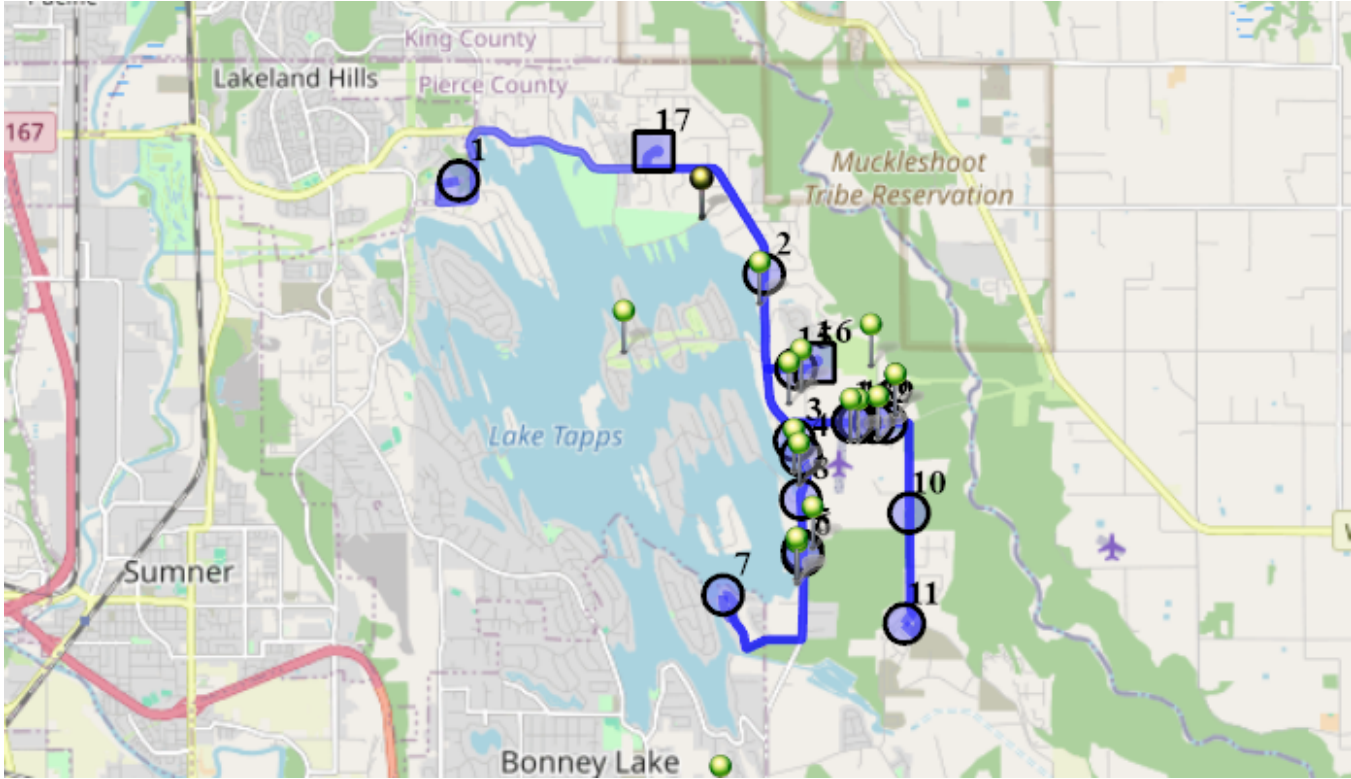

Run - 14 AM NTMS

8/15/2024 - 6/30/2025

Mon,Tue,Thu,Fri

Driver: Colton, Rick A
Time: 45 min
Students: 22 / 23

Vehicle: D14
Distance: 17.58 mi
Description: Outback, red barn area

Map

- #1 - 6:50 AM - Depart Base / 1320 178TH Ave East
- #2 - 6:56 AM - Stop / 214th Ave East & 23rd St Ct E
1 Pickup
- #3 - 6:58 AM - Stop / 4208 218TH Ave East
1 Pickup
- #4 - 6:59 AM - Stop / 4320 218TH AVE E
1 Pickup
- #5 - 7:00 AM - Stop / 5410 218TH Ave East
2 Pickup
- #6 - 7:01 AM - Stop / 5502 218th Ave East
1 Pickup
- #7 - 7:05 AM - Turnaround Inlet Island / 20802 60th St East
- #8 - 7:08 AM - Tapps Meadows / 218th Ave East & Snag Island Drive East
1 Pickup
- #9 - 7:11 AM - Twin Cedars / 22712 40th St East
1 Pickup
- #10 - 7:14 AM - Stop / 5008 230TH AVE E
- #11 - 7:16 AM - Turnaround / 6237 Radke Road East
- #12 - 7:19 AM - Red Barn / 40th St E & 226th Ave East
5 Pickup
- #13 - 7:19 AM - Stop / 224th Ave East & 40th St East
1 Pickup

#14 - 7:19 AM - Stop / 3922 224th Ave East

1 Pickup

#15 - 7:22 AM - Stop / 21606 34th St East

2 Pickup

#16 - 7:24 AM - DHES p/u transfer kids / 21727 34th St East

5 Pickup

#17 - 7:35 AM - NTMS / 20029 12th St East

23 Dropoff