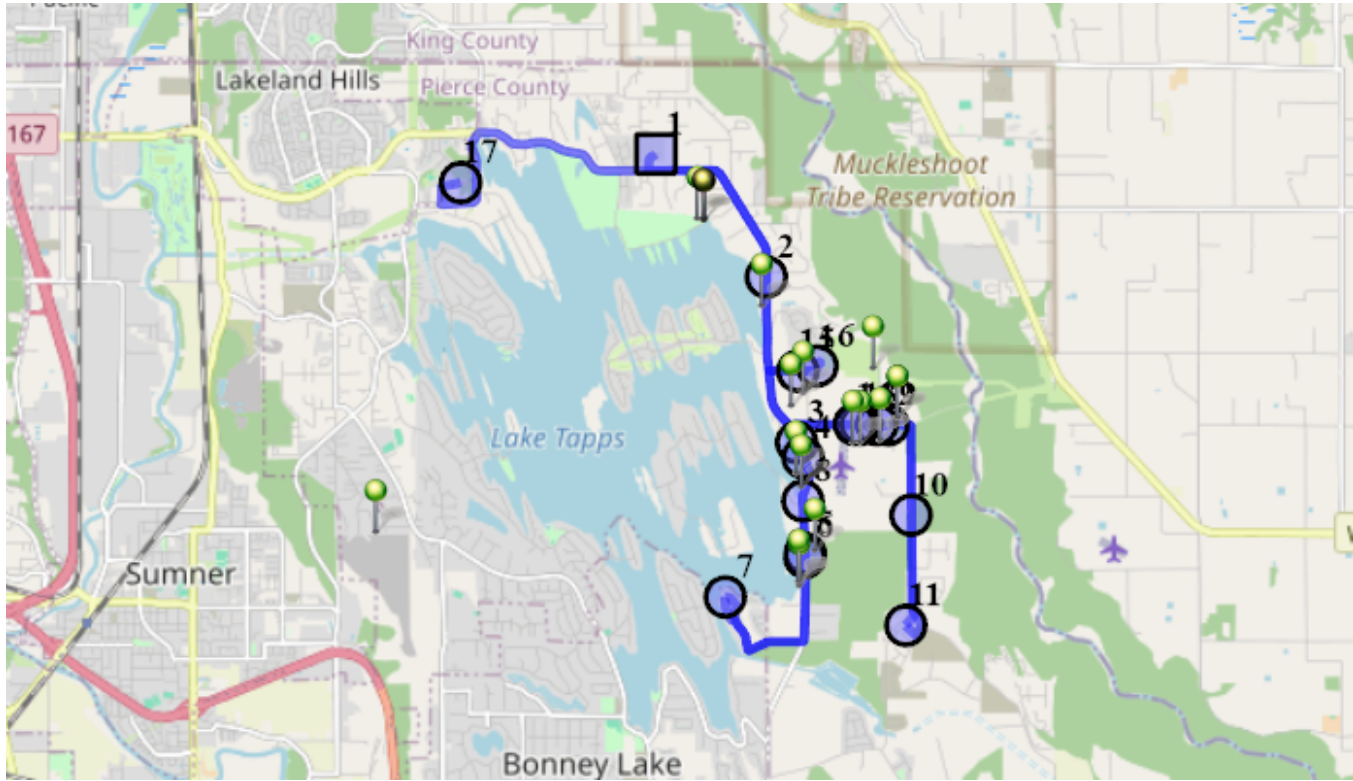

# Run - 14 PM NTMS Friday

8/15/2024 - 6/30/2025

Driver: Colton, Rick A  
Time: 53 min  
Students: 22 / 20

Vehicle: D14  
Distance: 17.49 mi  
Description: Outback, Red Barn Area

Fri

## Map

- #1 - 2:20 PM - Depart NTMS / NTMS 20029 12TH St East  
22 Pickup
- #2 - 2:25 PM - Stop / 214th Ave E & 23rd Stct East  
1 Dropoff
- #3 - 2:28 PM - Stop / 4208 218TH Ave East  
1 Dropoff
- #4 - 2:28 PM - Stop / 4320 218TH AVE E  
1 Dropoff
- #5 - 2:30 PM - Stop / 218th Ave East -- 5410  
2 Dropoff
- #6 - 2:30 PM - Stop / 5502 218th Ave East  
1 Dropoff
- #7 - 2:35 PM - Turnaround / 20802 60th St East
- #8 - 2:41 PM - Tapps Meadows / 218th Ave East & 49th St E  
1 Dropoff
- #9 - 2:44 PM - Twin Cedars / 22712 40th St East  
1 Dropoff
- #10 - 2:46 PM - Stop / 5008 230TH AVE E
- #11 - 2:49 PM - Stop / 6239 Radke Road East
- #12 - 2:54 PM - Red Barn / 226th Ave East & 40th St East  
5 Dropoff
- #13 - 2:55 PM - Stop / 224th Ave East & 40th St East  
1 Dropoff

**#14 - 2:55 PM - Stop / 3922 224th Ave East**

1 Dropoff

**#15 - 2:58 PM - Stop / 21606 34th St East**

2 Dropoff

**#16 - 3:00 PM - DHES - Drop off transfer kids / 22259 34th St East**

3 Dropoff

**#17 - 3:13 PM - Return to Base / 1320 178TH Ave East**