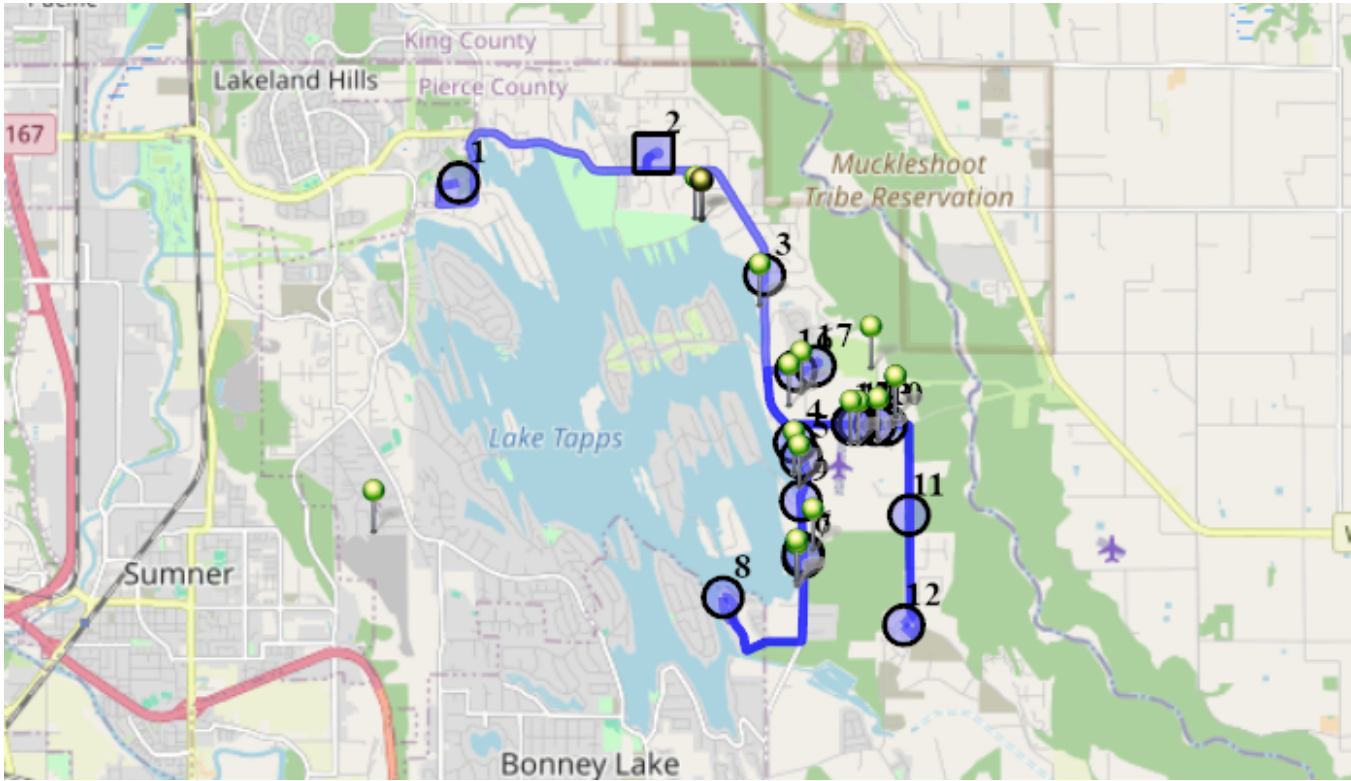

Run - 14 PM NTMS

8/15/2024 - 6/30/2025

Mon, Tue, Wed, Thu

Driver: Colton, Rick A
Time: 1 hr 1 min
Students: 22 / 20

Vehicle: D14
Distance: 15.39 mi
Description: Outback, Red Barn Area

Map

- #1 - 2:00 PM - Depart/ Base / 1320 178TH Ave East
- #2 - 2:20 PM - Depart NTMS / 20029 12th St East
22 Pickup
- #3 - 2:25 PM - Stop / 214th Ave East & 23rd Stct East
1 Dropoff
- #4 - 2:28 PM - Stop / 4208 218TH Ave East
1 Dropoff
- #5 - 2:29 PM - Stop / 4320 218TH AVE E
1 Dropoff
- #6 - 2:30 PM - Stop / 218th Ave East -- 5410
2 Dropoff
- #7 - 2:31 PM - Stop / 5502 218th Ave East
1 Dropoff
- #8 - 2:35 PM - Stop / Cascade Drive East & 60th St East
- #9 - 2:41 PM - Tapps Meadows / 218th Ave East & 49th St E
1 Dropoff
- #10 - 2:44 PM - Twin Cedars / 22712 40th St East
1 Dropoff
- #11 - 2:46 PM - Stop / 5008 230TH AVE E
- #12 - 2:49 PM - Stop / 6239 Radke Road East
- #13 - 2:54 PM - Red Barn / 40th St East & 226th Ave East
5 Dropoff

#14 - 2:55 PM - Stop / 224th Ave East & 40th St East

1 Dropoff

#15 - 2:55 PM - Stop / 3922 224th Ave East

1 Dropoff

#16 - 2:58 PM - Stop / 21606 34th St East

2 Dropoff

#17 - 3:01 PM - DHES - Drop off transfer kids / 22259 34th St East

3 Dropoff