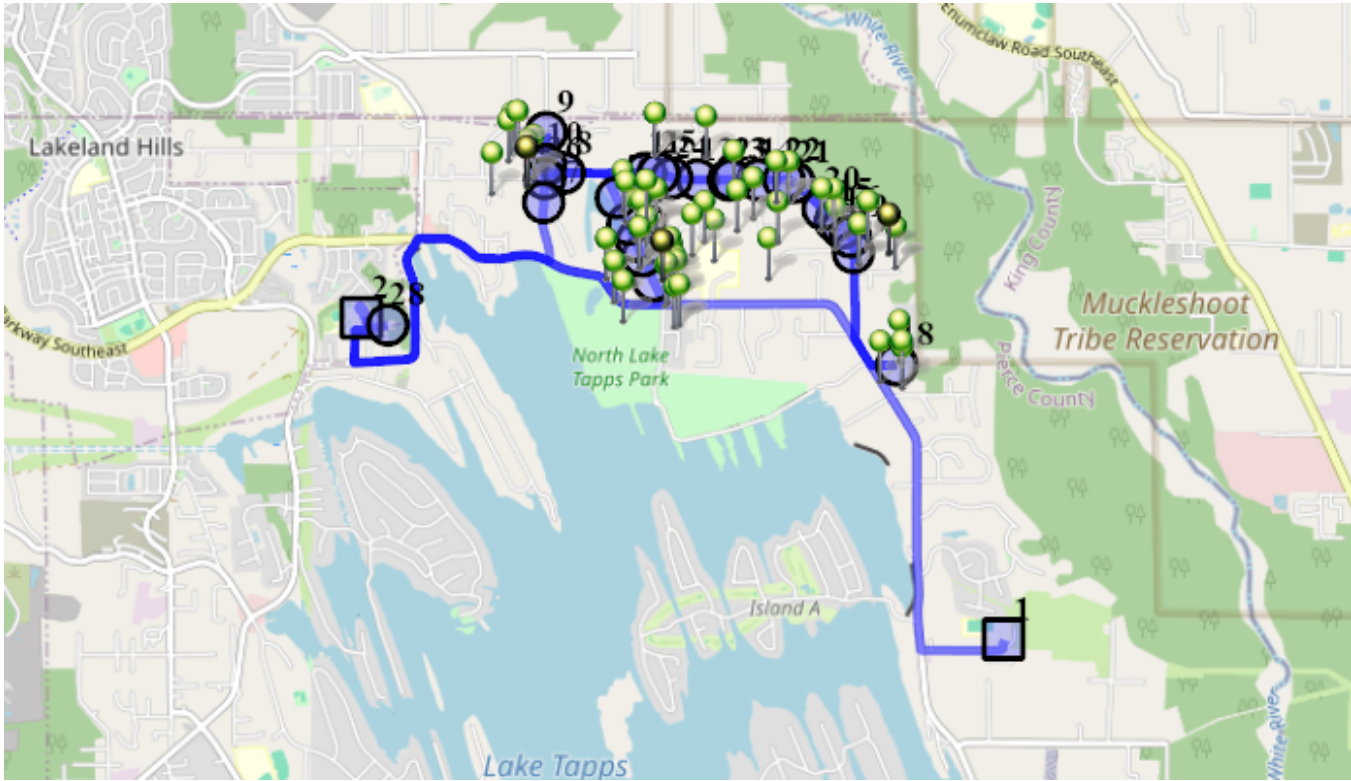

## Map

**#1 - 3:05 PM - Depart DHES / 21727 34th St E**  
37 Pickup

**#2 - 3:20 PM - LTES / 1320 178th Ave E**  
33 Pickup

**#3 - 3:29 PM - Stop / 1004 198th Ave East**  
10 Dropoff

**#4 - 3:31 PM - Stop / O Farrell Cutoff Road East & 8th Stct East**  
5 Dropoff

**#5 - 3:32 PM - Stop / 719 OFARRELL CUTOFF RD E**  
4 Dropoff

**#6 - 3:32 PM - Stop / 19519 6th Stct East**  
4 Dropoff

**#7 - 3:33 PM - Stop / O Farrell Cutoff Road East & 5th Stct East**  
2 Dropoff

**#8 - 3:35 PM - Stop / Edwards Road East & 191st Ave East**

**#9 - 3:35 PM - Turn around / 190th Ave East & 1st St East**

**#10 - 3:36 PM - Stop / 18928 3rd St East**  
7 Dropoff

**#11 - 3:38 PM - Stop / 196th Avect East & Edwards Road East**  
3 Dropoff

**#12 - 3:39 PM - Occasional rider / Edwards Road East & 200th Ave East**  
3 Dropoff

**#13 - 3:39 PM - Stop / 20120 3rd St East**  
1 Dropoff

- #14 - 3:40 PM - Stop / 20410 3rd St East**  
4 Dropoff
- #15 - 3:41 PM - Stop / 20805 Edwards Road East**  
2 Dropoff
- #16 - 3:41 PM - Stop / 20809 Edwards Road East**
- #17 - 3:42 PM - Stop / 20917 Edwards Road East**  
1 Dropoff
- #18 - 3:44 PM - Stop / 16th St East & 213th Ave East**  
4 Dropoff
- #19 - 3:46 PM - Stop / Edwards Road East & 209th Ave East**  
7 Dropoff
- #20 - 3:47 PM - Stop / 208th Ave East & Edwards Road East**  
2 Dropoff
- #21 - 3:48 PM - Stop / 406 205th Ave East**
- #22 - 3:48 PM - Stop / 315 205th Ave East**  
2 Dropoff
- #23 - 3:49 PM - Stop / 303 202nd Ave East**  
2 Dropoff
- #24 - 3:50 PM - Stop / 198th & EDWARDS Road**  
1 Dropoff
- #25 - 3:50 PM - Stop / Edwards Road East & 197th Ave East**  
2 Dropoff
- #26 - 3:52 PM - Stop / 18928 4th St East**  
2 Dropoff
- #27 - 3:52 PM - Stop / 190th Ave East & 5th St East**  
2 Dropoff
- #28 - 3:58 PM - Return to Base / 1320 178TH Ave East**