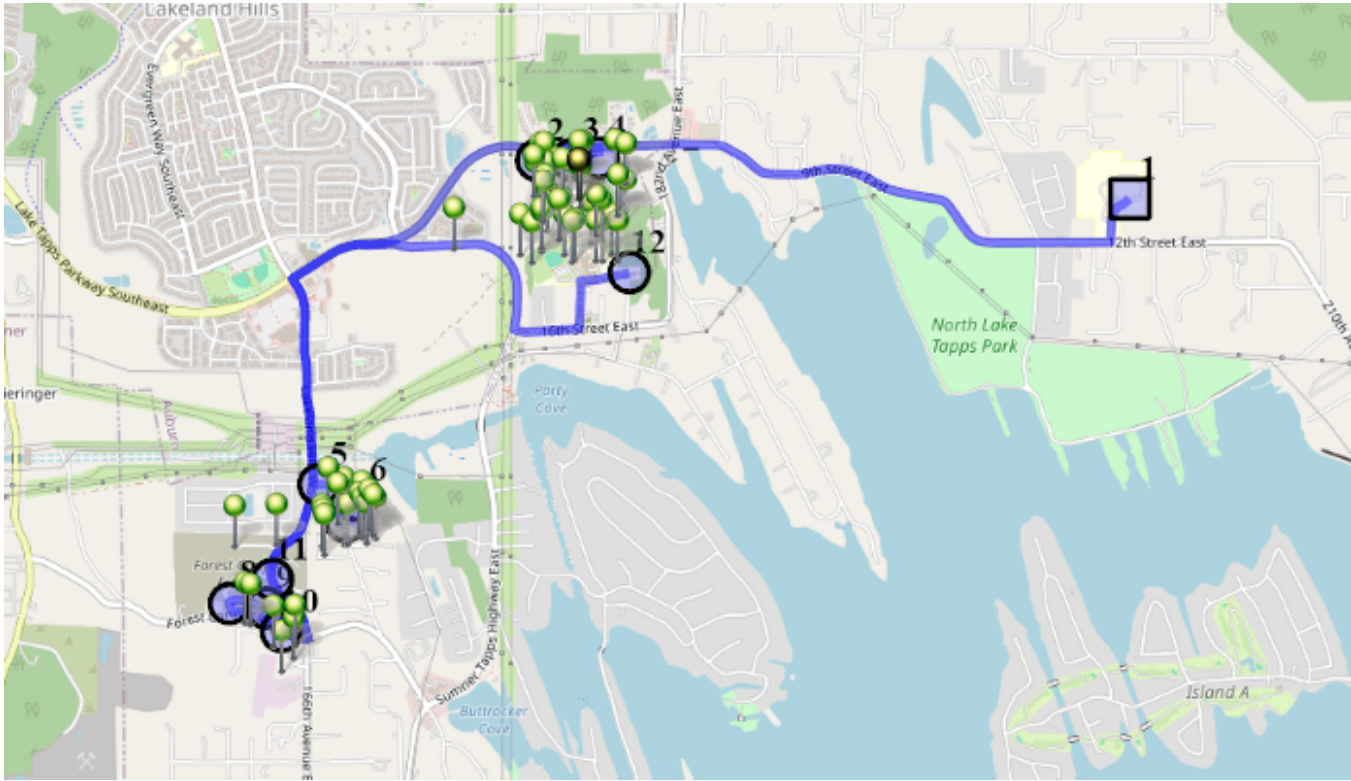

Run - 11 PM NTMS Friday

8/15/2024 - 6/30/2025

Driver: Amidon, Kathy Ann
Time: 34 min
Students: 68 / 67

Vehicle: D11
Distance: 7.31 mi
Description: Up Forest Canyon/North Tapps Estates

Fri

Map

- #1 - 2:20 PM - Depart NTMS / 20029 12TH St East
68 Pickup
- #2 - 2:27 PM - Stop / Charlotte Ave Se. & 65th st. E.
12 Dropoff
- #3 - 2:28 PM - Stop / Elaine Ave SE. & 65th st e.
24 Dropoff
- #4 - 2:31 PM - Stop / Franklin Ave SE & 65th St SE
8 Dropoff
- #5 - 2:37 PM - Stop / 2122 170th Ave East
6 Dropoff
- #6 - 2:38 PM - Stop / 2232 170th Ave East
9 Dropoff
- #7 - 2:40 PM - Stop / 16901 23rd Stct East
2 Dropoff
- #8 - 2:44 PM - Stop / 2708 162nd Ave Ct E
1 Dropoff
- #9 - 2:45 PM - Stop / 164th Ave E & 27th St Ct E
4 Dropoff
- #10 - 2:45 PM - Stop / 2327 165th Ave East
1 Dropoff
- #11 - 2:46 PM - Stop / 16320 26th St E
- #12 - 2:54 PM - Return To Base / 1320 178TH Ave East