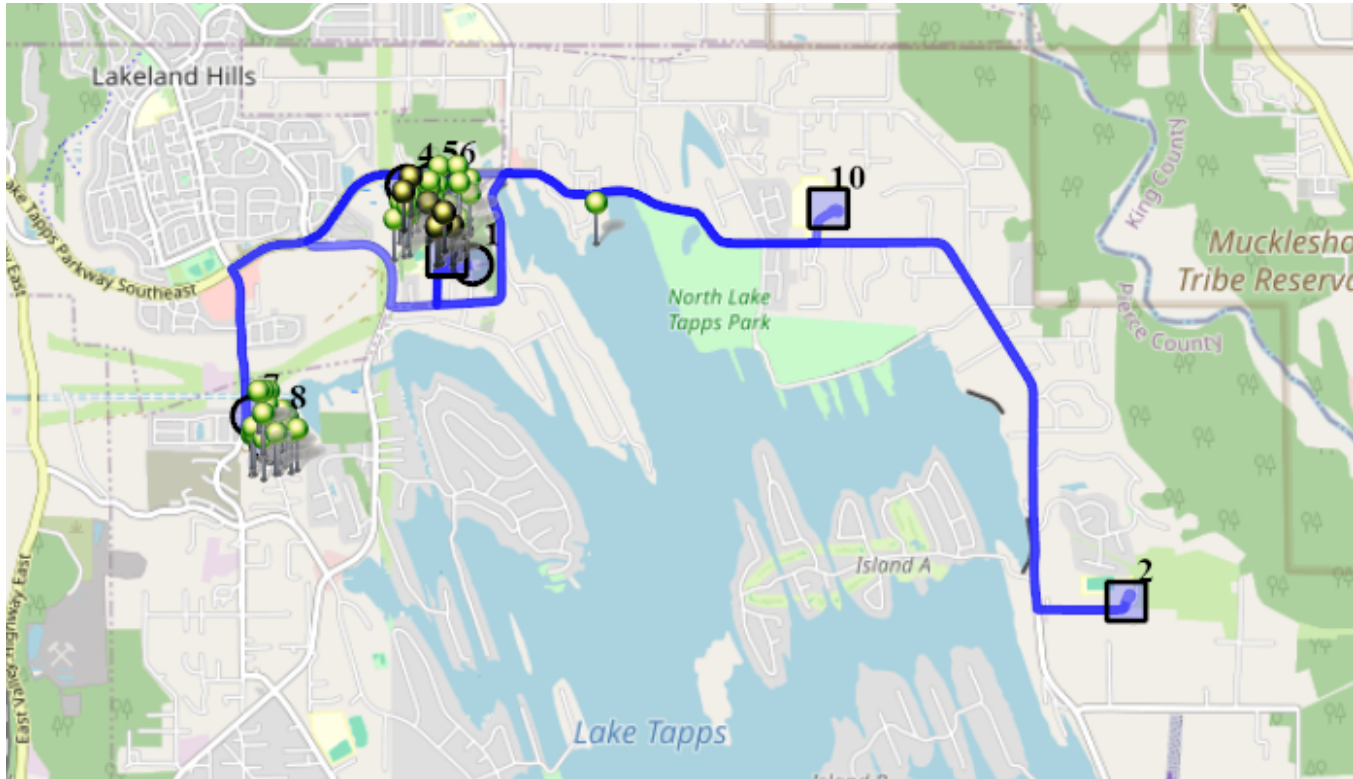

Run - 11 PM ELE Fri

8/15/2024 - 6/30/2025

Driver: Amidon, Kathy Ann

Vehicle: D11

Fri

Time: 1 hr 9 min

Distance: 16.32 mi

Students: 57 / 57

Description: Up Forest Canyon/North Tapps Estates

Map

#1 - 12:45 PM - Depart Base / 1320 178TH Ave East

#2 - 1:07 PM - Depart DHES / 22271 34th St East
25 Pickup

#3 - 1:25 PM - Depart LTES / 1320 178th Ave East
32 Pickup

#4 - 1:32 PM - Stop / 6413 Charlotte Ave Southeast
10 Dropoff

#5 - 1:34 PM - Stop / 6501 Elaine Ave Southeast
16 Dropoff

#6 - 1:35 PM - Stop / 2821 65th St Southeast
4 Dropoff

#7 - 1:40 PM - Stop / 2122 170th Ave East
9 Dropoff

#8 - 1:41 PM - Stop / 2232 170th Ave East
12 Dropoff

#9 - 1:43 PM - Stop / 16902 23rd Stct East
6 Dropoff

#10 - 1:53 PM - NTMS / 20029 12TH St East