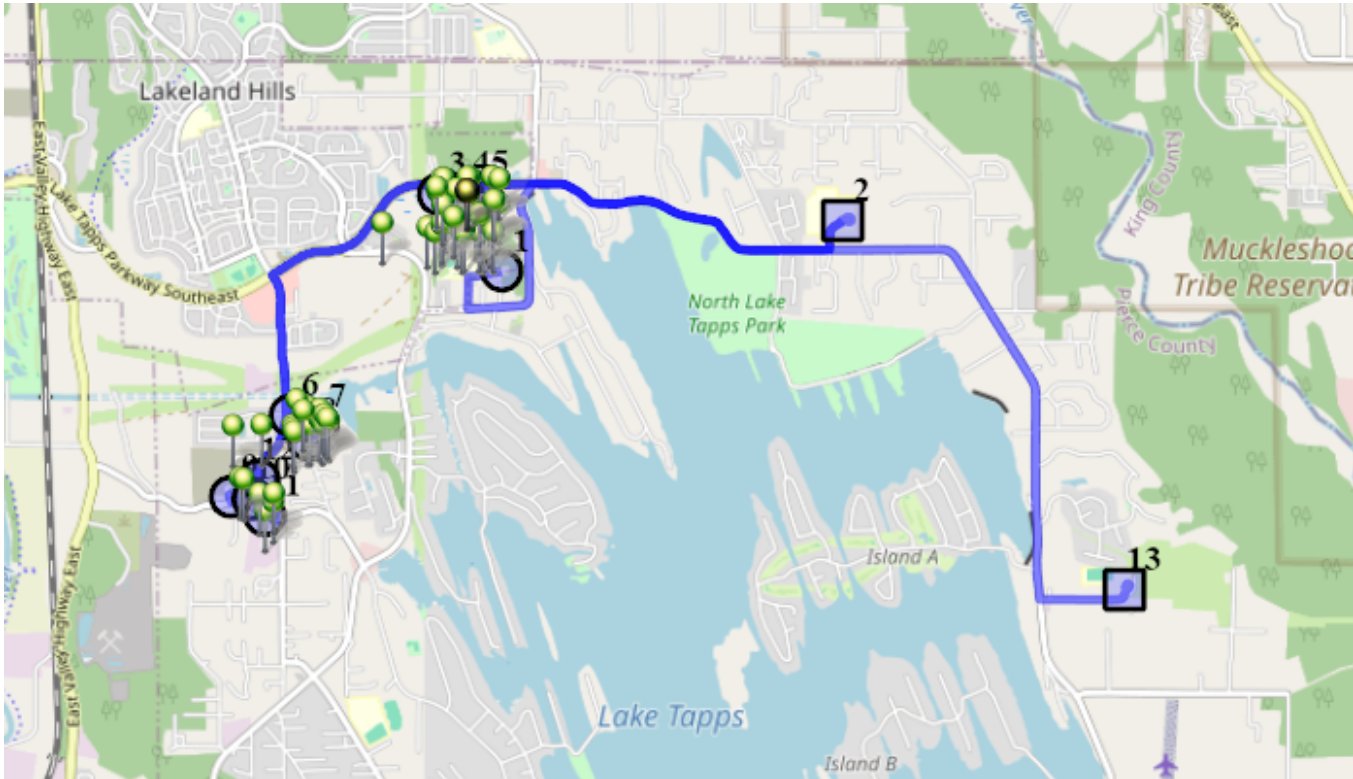

Run - 11 PM NTMS

8/15/2024 - 6/30/2025

Driver: Amidon, Kathy Ann

Vehicle: D11

Mon, Tue, Wed, Thu

Time: 1 hr 0 min

Distance: 13.41 mi

Students: 68 / 67

Description: Up Forest Canyon/North Tapps Estates

Map

- #1 - 2:00 PM - Depart Base / 1320 178TH Ave East
- #2 - 2:20 PM - Depart NTMS / 20029 12TH St East
68 Pickup
- #3 - 2:27 PM - Stop / Charlotte Ave Se. & 65th st. E.
12 Dropoff
- #4 - 2:29 PM - Stop / Elaine Ave SE. & 65th st e.
24 Dropoff
- #5 - 2:31 PM - Stop / Franklin Ave SE & 65th St SE
8 Dropoff
- #6 - 2:35 PM - Estates Parkside / 2122 170th Ave East
6 Dropoff
- #7 - 2:37 PM - Stop / 2232 170th Ave East
9 Dropoff
- #8 - 2:39 PM - Stop / 16901 23rd Stct East
2 Dropoff
- #9 - 2:40 PM - Stop / 2708 162nd Ave Ct E
1 Dropoff
- #10 - 2:42 PM - Stop / 16395 Forest Canyon Road East
4 Dropoff
- #11 - 2:43 PM - Stop / 2327 165th Ave East
1 Dropoff
- #12 - 2:45 PM - Stop / 16320 26th St E
- #13 - 3:00 PM - DHES / 21727 34th St E