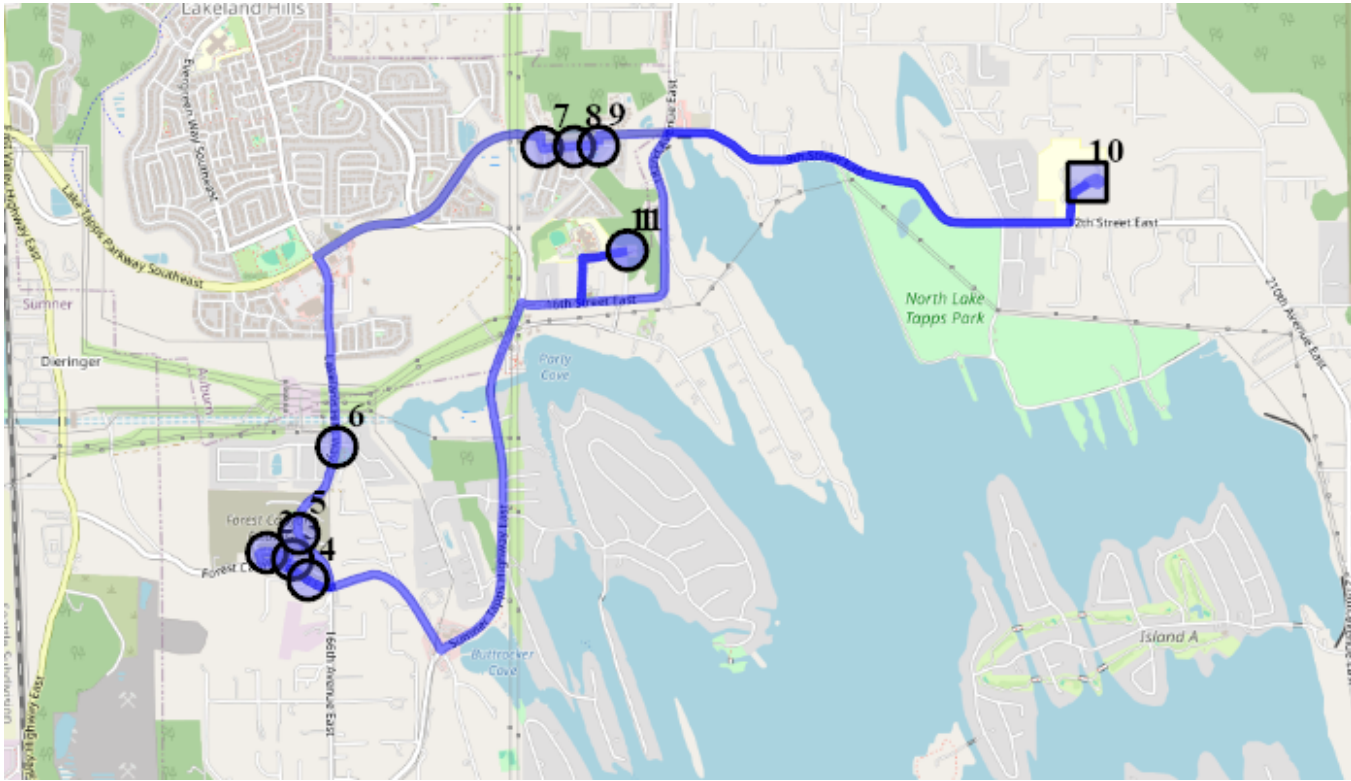

Description: Up Forest Canyon/North Tapps Estates

## Map

**#1 - 9:10 AM - Depart Base / 1320 178TH Ave East**

**#2 - 9:15 AM - Stop / 2708 162nd Ave Ct E**

2 Pickup

**#3 - 9:15 AM - Stop / 16499 Forest Canyon Road East**

3 Pickup

**#4 - 9:17 AM - Stop / Forest Canyon Road East & 165th Ave East**

1 Pickup

**#5 - 9:18 AM - Stop / 16320 26th St E**

**#6 - 9:20 AM - Estates Parkside / 2122 170th Ave East**

18 Pickup

**#7 - 9:25 AM - Stop / Charlotte Ave Se. & 65th st. E.**

12 Pickup

**#8 - 9:26 AM - Stop / Elaine Ave SE. & 65th st e.**

24 Pickup

**#9 - 9:28 AM - Stop / Franklin Ave Southeast & 65th St Southeast**

8 Pickup

**#10 - 9:34 AM - Arrive NTMS / 20029 12th St East**

69 Dropoff

**#11 - 9:47 AM - Arrive Base / 1320 178TH Ave East**