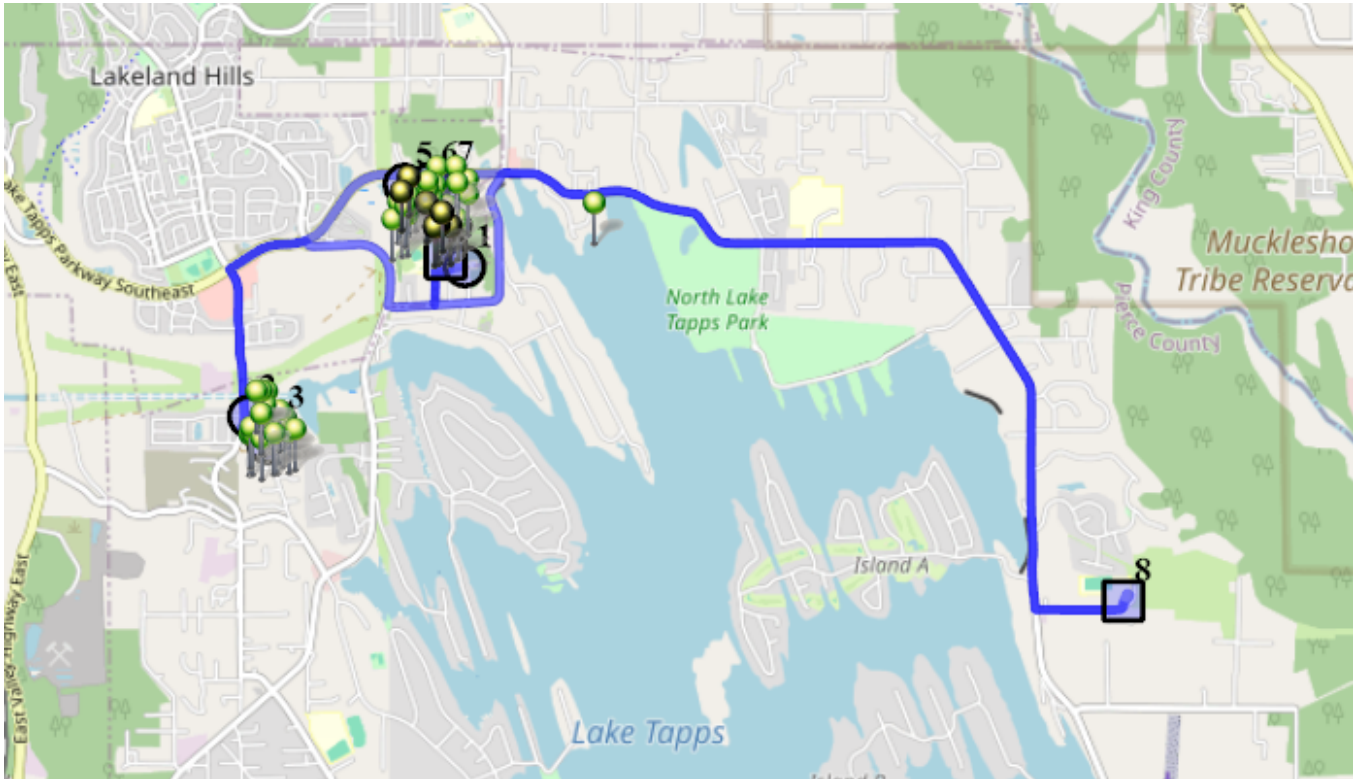

Run - 11 AM ELE Wed

8/15/2024 - 6/30/2025

Wed

Driver: Amidon, Kathy Ann

Vehicle: D11

Time: 43 min

Distance: 12.52 mi

Students: 57 / 57

Description: Up Forest Canyon/North Tapps Estates

Map

#1 - 7:53 AM - Depart Base / 1320 178TH Ave East

#2 - 7:58 AM - Stop / 2122 170th Ave East

10 Pickup

#3 - 7:59 AM - Stop / 2232 170th Ave East

11 Pickup

#4 - 8:00 AM - Stop / 16902 23rd Stct East

6 Pickup

#5 - 8:06 AM - Stop / 6413 Charlotte Ave Southeast

10 Pickup

#6 - 8:07 AM - Stop / 65th St Southeast & Elaine Ave Southeast

16 Pickup

#7 - 8:10 AM - Stop / 2821 65th St Southeast

4 Pickup

#8 - 8:20 AM - DHES / 22249 34th St East

25 Dropoff

#9 - 8:36 AM - LTES / Unknown Address

32 Dropoff