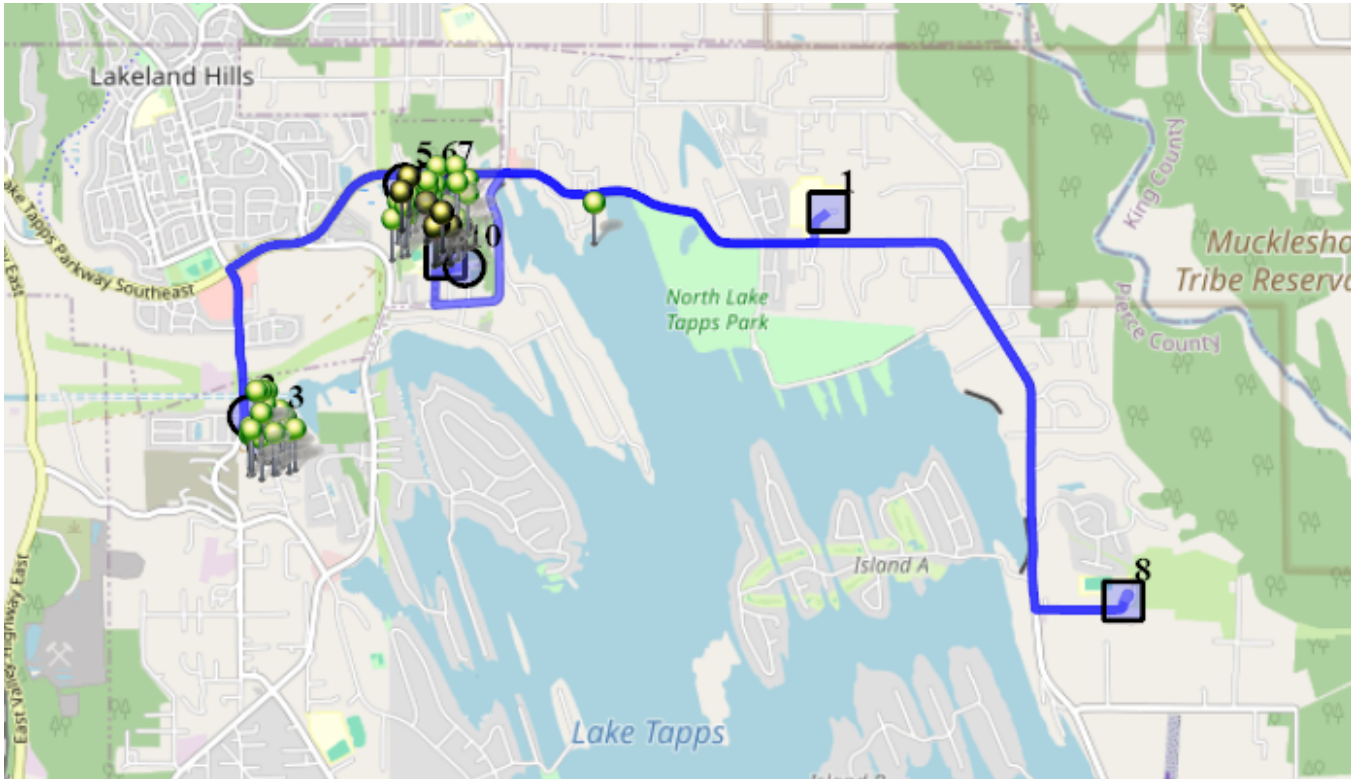

Run - 11 AM ELE

8/15/2024 - 6/30/2025

Mon, Tue, Thu, Fri

Driver: Amidon, Kathy Ann

Vehicle: D11

Time: 55 min

Distance: 13.97 mi

Students: 58 / 58

Description: Up Forest Canyon/North Tapps Estates

Map

#1 - 7:50 AM - Depart NTMS / 20029 12TH St East

#2 - 7:58 AM - Stop / 2122 170th Ave East

10 Pickup

#3 - 8:00 AM - Stop / 2232 170th Ave East

11 Pickup

#4 - 8:02 AM - Stop / 16902 23rd Stct East

7 Pickup

#5 - 8:07 AM - Stop / 6413 Charlotte Ave Southeast

10 Pickup

#6 - 8:09 AM - Stop / 65th St Southeast & Elaine Ave Southeast

16 Pickup

#7 - 8:11 AM - Stop / 2821 65th St Southeast

4 Pickup

#8 - 8:20 AM - DHES / 22249 34th St East

26 Dropoff

#9 - 8:35 AM - LTES / Unknown Address

32 Dropoff

#10 - 8:45 AM - Return to Base / 1320 178TH Ave East