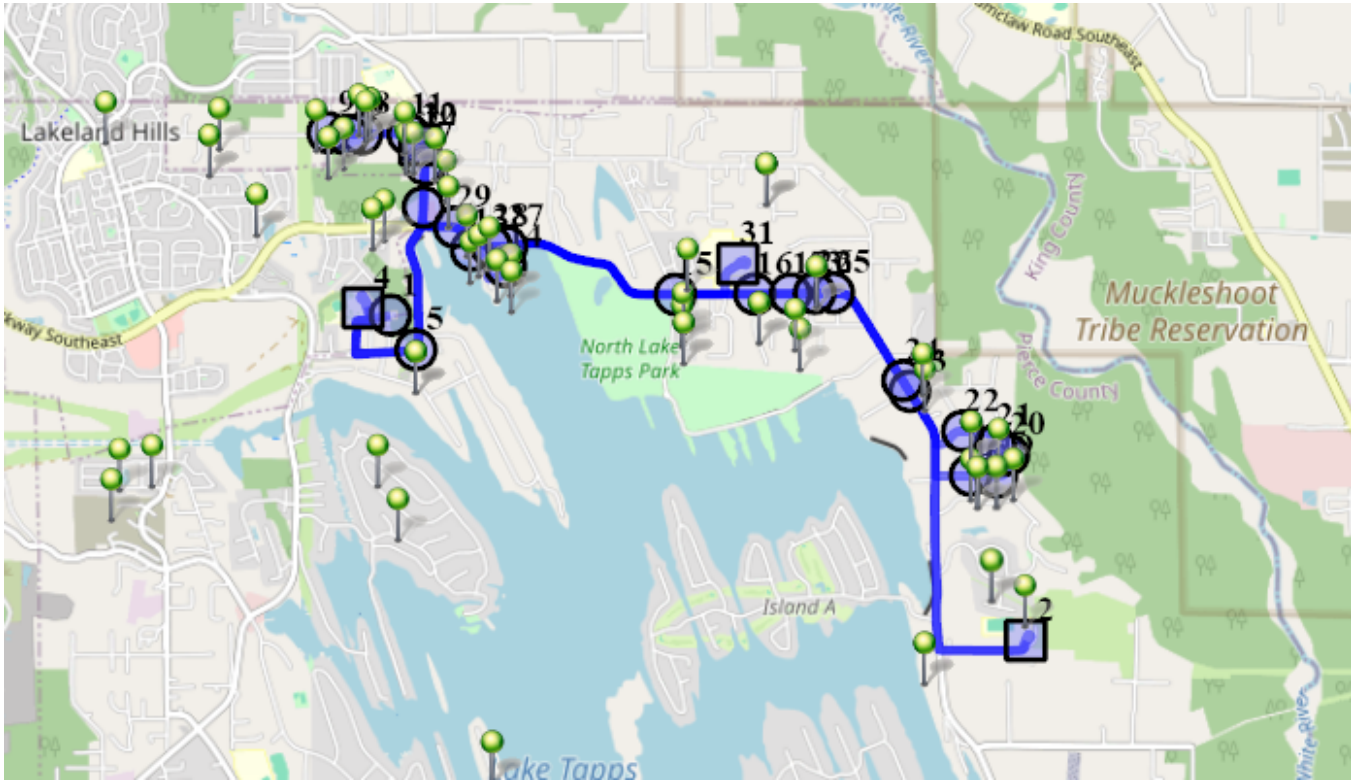

## Map

- #1 - 12:45 PM - Depart Base / 1320 178TH Ave East
- #2 - 1:00 PM - Depart DHES / 21727 34th St E  
36 Pickup
- #3 - 1:09 PM - Stop / 20613 12th St East  
1 Dropoff
- #4 - 1:20 PM - LTES / 1320 178th Ave E  
46 Pickup
- #5 - 1:28 PM - Stop / 16th St East & 182nd Ave East  
3 Dropoff
- #6 - 1:29 PM - Stop / 747 182nd Avenue East  
1 Dropoff
- #7 - 1:30 PM - Stop / 182nd Ave East & 4th St East  
2 Dropoff
- #8 - 1:31 PM - Stop / 2nd St East & 178th Ave East  
4 Dropoff
- #9 - 1:33 PM - Stop & Turnaround / 192 176th Ave East  
6 Dropoff
- #10 - 1:34 PM - Stop / 17712 2nd St East  
1 Dropoff
- #11 - 1:35 PM - Stop / 201 181st Ave East  
5 Dropoff
- #12 - 1:36 PM - Surge Dance Studio / 212 182ND Ave East  
19 Dropoff

- #13 - 1:40 PM - Stop / 1008 184TH AVECT East**  
2 Dropoff
- #14 - 1:41 PM - Stop / 924 187th Ave East**  
5 Dropoff
- #15 - 1:44 PM - Stop / O Farrell Cutoff Road East & 12th St East**  
5 Dropoff
- #16 - 1:45 PM - Stop / 12TH St East & 203RD Ave East**  
2 Dropoff
- #17 - 1:45 PM - Stop / 12th St East & 205th Ave East**  
2 Dropoff
- #18 - 1:48 PM - Stop / 21513 23rd Stct East**  
3 Dropoff
- #19 - 1:49 PM - Stop / 21622 23RD ST CT E**  
3 Dropoff
- #20 - 1:50 PM - Stop / 2211 218TH AVE E**
- #21 - 1:50 PM - Stop / 2120 218th Ave East**  
1 Dropoff
- #22 - 1:51 PM - Stop / 21520 21st St East**  
2 Dropoff
- #23 - 1:52 PM - Stop / 18th St East & 210th Ave East**  
1 Dropoff
- #24 - 1:53 PM - Stop / 21123 17th Stct East**  
1 Dropoff
- #25 - 1:54 PM - Stop / 12th St East & 208th Ave East**  
2 Dropoff
- #26 - 1:54 PM - Stop / 20613 12th St East**  
1 Dropoff
- #27 - 1:57 PM - Stop / 905 187th Ave East**
- #28 - 1:57 PM - Stop / 18603 9th St East**  
1 Dropoff
- #29 - 1:57 PM - Stop / 9th St East & 184th Ave East**  
2 Dropoff
- #30 - 1:59 PM - Turnaround @ Surge / 212 182ND Ave East**
- #31 - 2:04 PM - NTMS / 20029 12TH St East**  
10 Dropoff