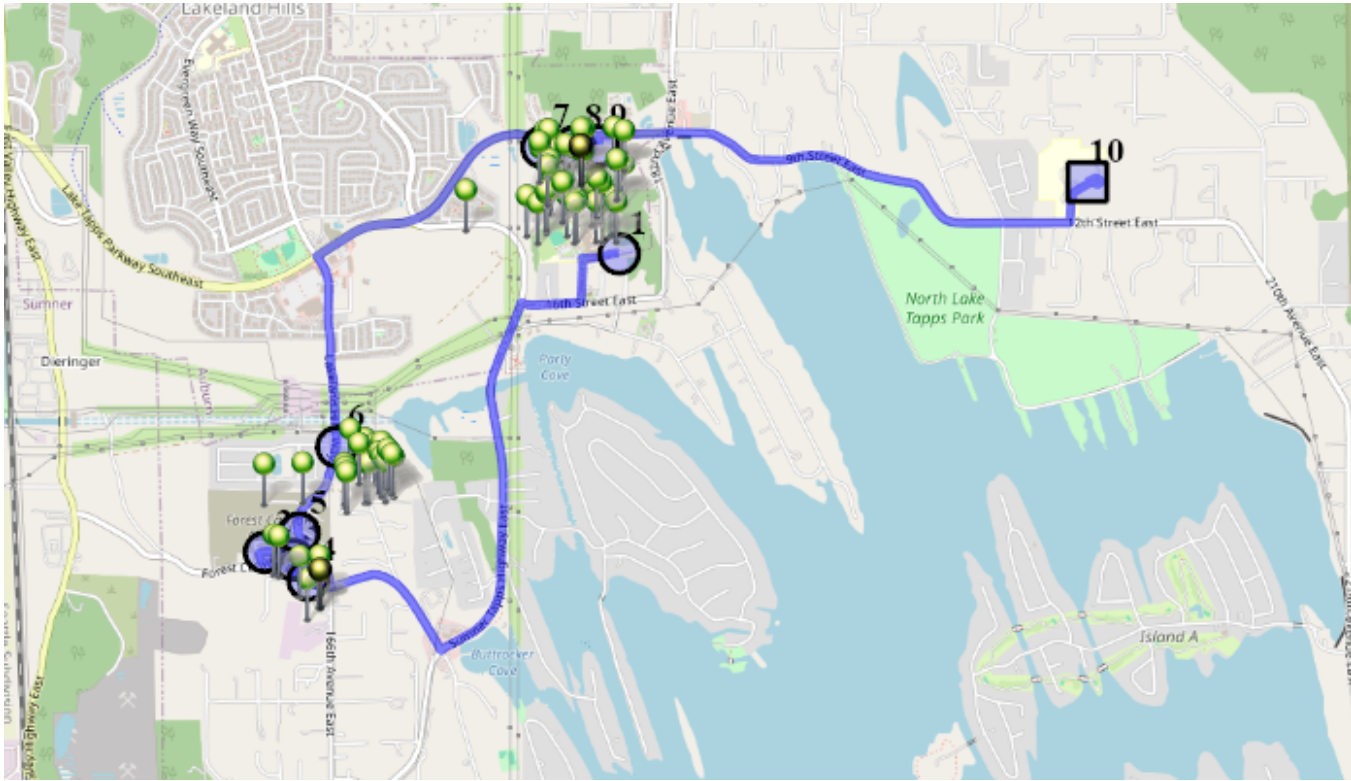

Run - 11 AM NTMS

8/15/2024 - 6/30/2025

Mon, Tue, Thu, Fri

Driver: Amidon, Kathy Ann

Vehicle: D11

Time: 24 min

Distance: 6.32 mi

Students: 70 / 70

Description: Up Forest Canyon/North Tapps Estates

Map

#1 - 7:10 AM - Depart Base / 1320 178th Ave E

#2 - 7:15 AM - Stop / 2708 162nd Ave Ct E

2 Pickup

#3 - 7:15 AM - Stop / 16499 Forest Canyon Road East

4 Pickup

#4 - 7:17 AM - Stop / Forest Canyon Road East & 165th Ave East

1 Pickup

#5 - 7:18 AM - Stop / 16320 26th St E

1 Pickup

#6 - 7:20 AM - The Park Estates Stop / 2122 170th Ave East

18 Pickup

#7 - 7:25 AM - Stop / Charlotte Ave Se. & 65th st. E.

12 Pickup

#8 - 7:26 AM - Stop / Elaine Ave SE. & 65th st e.

24 Pickup

#9 - 7:29 AM - Stop / Franklin Ave Southeast & 65th St Southeast

8 Pickup

#10 - 7:34 AM - NTMS / 20029 12th St East

70 Dropoff