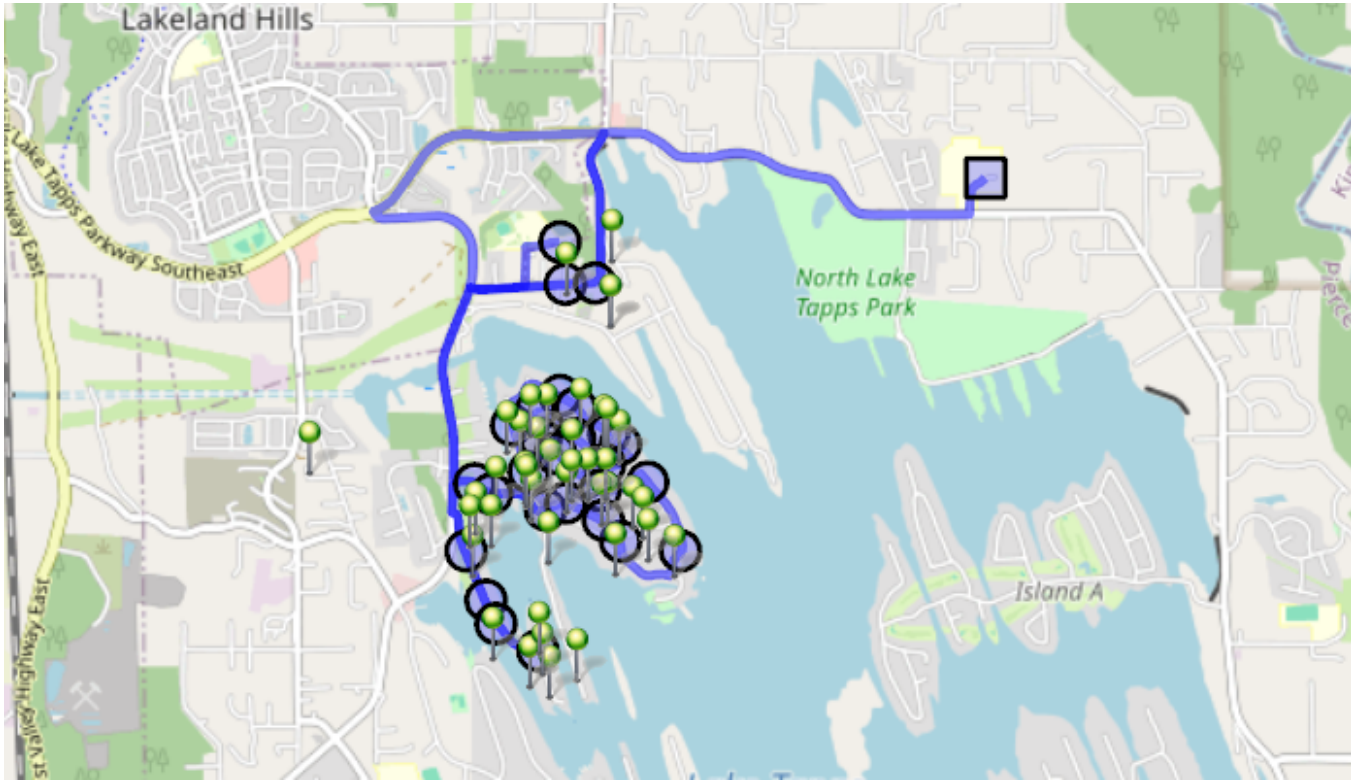

# Run - 07 PM NTMS Fri

8/15/2024 - 6/30/2025

Fri

Driver: Vyse, Sherrill  
Time: 43 min  
Students: 45 / 45

Vehicle: D07  
Distance: 10.99 mi  
Description: Driftwood

## Map

- #1 - 2:20 PM - NTMS / 12th St East - 20029 (NTMS Stall 11)  
45 Pickup
- #2 - 2:30 PM - Stop / 16th St East & 180th Ave East  
1 Dropoff
- #3 - 2:32 PM - Stop / 2911 DEER ISLAND DR E  
1 Dropoff
- #4 - 2:33 PM - Stop / 3117 DEER ISLAND Drive East  
1 Dropoff
- #5 - 2:33 PM - Stop / 3223 Deer Island Drive East  
1 Dropoff
- #6 - 2:34 PM - Stop & Turn Around / 3329 Deer Island Drive East  
5 Dropoff
- #7 - 2:37 PM - Stop / 2708 176th Ave East  
1 Dropoff
- #8 - 2:37 PM - Stop / 176th Ave East & Driftwood Drive East  
3 Dropoff
- #9 - 2:38 PM - Stop / Driftwood Dr E & 179th Ave East  
2 Dropoff
- #10 - 2:39 PM - Stop / 2517 179th Ave East  
3 Dropoff
- #11 - 2:40 PM - Stop / 2324 179th Ave East  
2 Dropoff
- #12 - 2:41 PM - Stop / 2329 185TH AVE E  
1 Dropoff

- #13 - 2:42 PM - Stop / 2410 185th Ave East**  
1 Dropoff
- #14 - 2:42 PM - Stop / 2430 185th Ave**  
3 Dropoff
- #15 - 2:43 PM - Stop / 2507 185th Ave E**  
1 Dropoff
- #16 - 2:44 PM - Stop / 25th St Ct East - 18219**  
1 Dropoff
- #17 - 2:44 PM - Stop / 18104 25TH STREET CT E**  
1 Dropoff
- #18 - 2:45 PM - Stop / 26th Stct East & 25th Stct East**  
3 Dropoff
- #19 - 2:46 PM - Stop / 17904 26th Court East**  
1 Dropoff
- #20 - 2:46 PM - Stop / 17921 26th Stct East**  
1 Dropoff
- #21 - 2:47 PM - Stop / 18021 26th Stct East**  
2 Dropoff
- #22 - 2:47 PM - Stop / 18126 26th Stct East**  
2 Dropoff
- #23 - 2:48 PM - Stop / 2602 185th Ave East**
- #24 - 2:49 PM - Stop / 2716 185TH AVE E**  
1 Dropoff
- #25 - 2:51 PM - Stop / 18303 Driftwood Drive East**  
2 Dropoff
- #26 - 2:51 PM - Stop / 182nd Ave East & Driftwood Drive East**  
2 Dropoff
- #27 - 2:52 PM - Stop / Driftwood Drive East & 180th Ave East**  
1 Dropoff
- #28 - 2:55 PM - Stop / 18025 16th St East**  
2 Dropoff
- #29 - 3:02 PM - Return to Base / 1320 178TH Ave East**