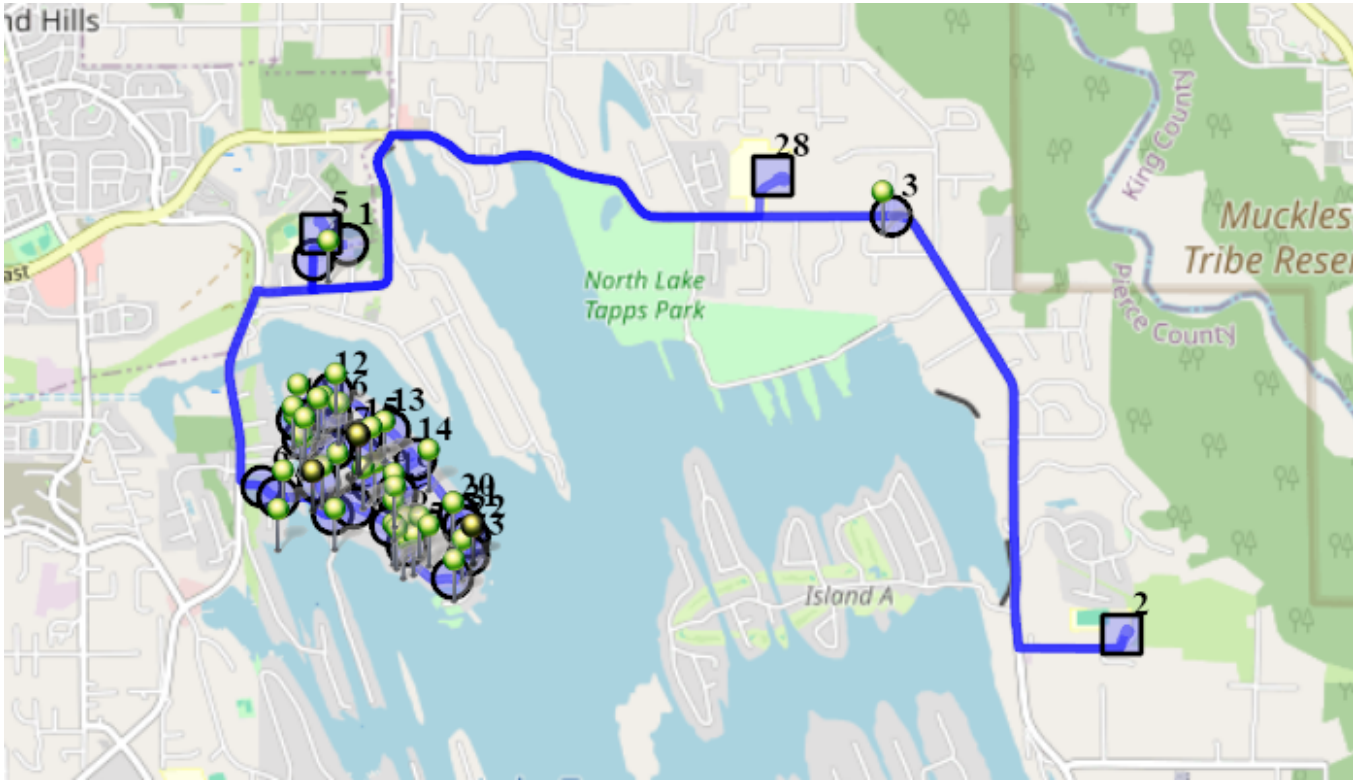

Run - 07 PM ELE Fri

8/15/2024 - 6/30/2025

Driver: Vyse, Sherrill
Time: 60 min
Students: 50 / 52

Vehicle: D07
Distance: 16.79 mi
Description: Driftwood

Fri

Map

#1 - 12:45 PM - Depart Base / 1320 178TH Ave East

#2 - 1:00 PM - DHES / 21727 34th St E

23 Pickup

#3 - 1:06 PM - Stop / 12th St East & 208th Ave East

1 Dropoff

#4 - 1:12 PM - Stop / 17811 14th Stct East

1 Dropoff

#5 - 1:15 PM - LTES / 1320 178th Ave E

2 Dropoff

#5 - 1:15 PM - LTES / 1320 178th Ave E

27 Pickup

#6 - 1:21 PM - Stop / 2708 176th Ave East

1 Dropoff

#7 - 1:21 PM - Stop / 176th Ave East & Driftwood Drive East

1 Dropoff

#8 - 1:22 PM - Stop / 2618 179th Ave East

1 Dropoff

#9 - 1:23 PM - Stop / 2523 179th Ave East

2 Dropoff

#10 - 1:23 PM - Stop / 2407 179th Ave East

6 Dropoff

#11 - 1:24 PM - Stop / 2317 179th Ave East

1 Dropoff

- #12 - 1:25 PM - Stop / 2320 185th Ave East**
1 Dropoff
- #13 - 1:26 PM - Stop / 2423 185th Ave East**
2 Dropoff
- #14 - 1:27 PM - Stop / 2512 185th Ave East**
1 Dropoff
- #15 - 1:28 PM - Stop / 18104 25th Stct East**
5 Dropoff
- #16 - 1:28 PM - Stop / 17913 25th Stct East**
4 Dropoff
- #17 - 1:29 PM - Stop / 17912 26TH Stct East**
1 Dropoff
- #18 - 1:30 PM - Stop / 18020 26th Stct East**
3 Dropoff
- #19 - 1:31 PM - Stop / 18210 26th Stct East**
3 Dropoff
- #20 - 1:32 PM - Stop / 2616 185th Ave East**
2 Dropoff
- #21 - 1:32 PM - Stop / 185th Ave East & 183rd Ave East**
1 Dropoff
- #22 - 1:33 PM - Stop / 2701 185TH AVE E**
1 Dropoff
- #23 - 1:33 PM - Stop / 2716 185TH AVE E**
1 Dropoff
- #24 - 1:33 PM - Stop / 18427 Driftwood Drive East**
1 Dropoff
- #25 - 1:34 PM - Stop / 18303 Driftwood Dr E**
6 Dropoff
- #26 - 1:35 PM - Stop / Driftwood Drive East & 182nd Ave East**
3 Dropoff
- #27 - 1:36 PM - Stop / Driftwood Drive East & 180th Ave East**
- #28 - 1:44 PM - NTMS / 20029 12TH St East**
1 Dropoff