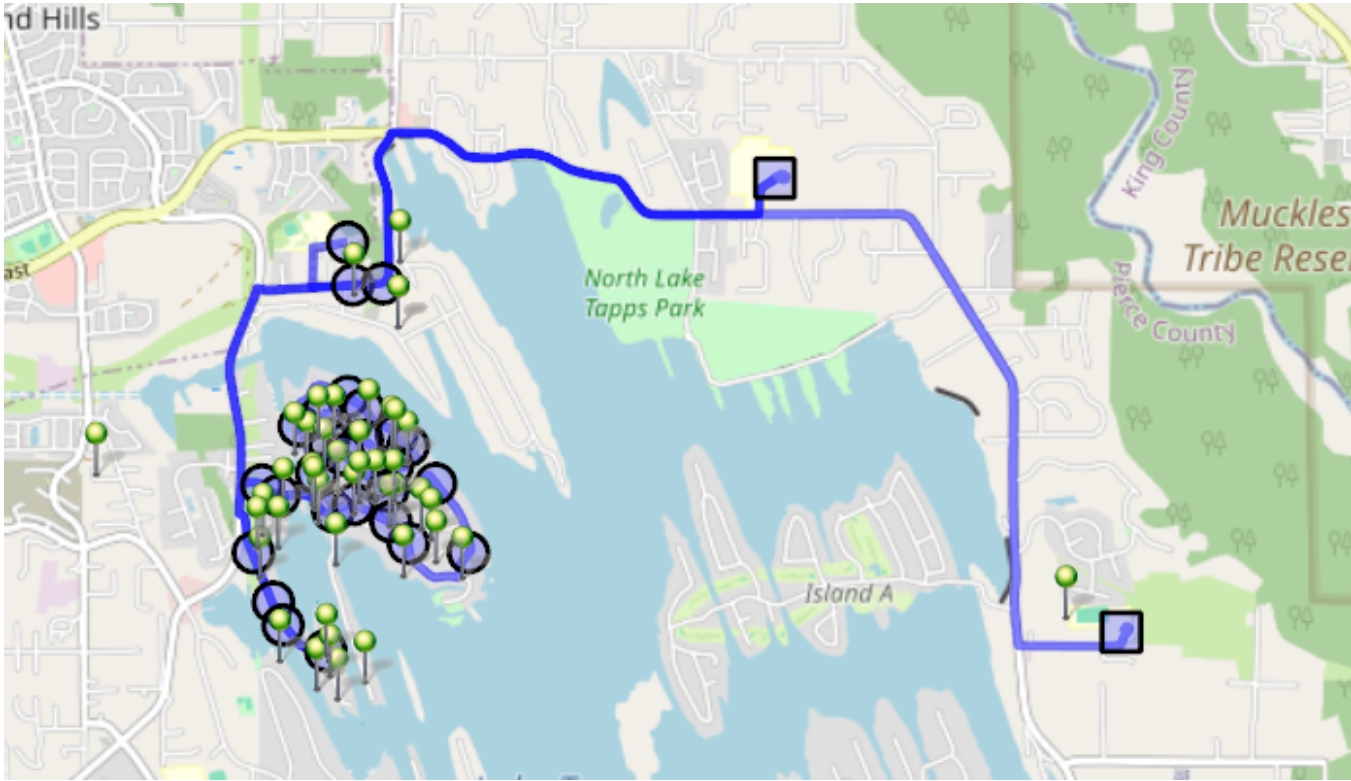

## Map

- #1 - 2:00 PM - Depart Base / 1320 178TH Ave East
- #2 - 2:20 PM - NTMS / 12th St East - 20029 (NTMS Stall 11)  
46 Pickup
- #3 - 2:30 PM - Stop / 16th St East & 180th Ave East  
1 Dropoff
- #4 - 2:33 PM - Stop / 2911 DEER ISLAND DR E  
1 Dropoff
- #5 - 2:33 PM - Stop / 3117 DEER ISLAND Drive East  
1 Dropoff
- #6 - 2:34 PM - Stop / 3223 Deer Island Drive East  
1 Dropoff
- #7 - 2:34 PM - Stop / 3329 Deer Island Drive East  
5 Dropoff
- #8 - 2:37 PM - Stop / 2708 176th Ave East  
1 Dropoff
- #9 - 2:37 PM - Stop / 176th Ave East & Driftwood Drive East  
3 Dropoff
- #10 - 2:38 PM - Stop / Driftwood Dr E & 179th Ave East  
2 Dropoff
- #11 - 2:39 PM - Stop / 2517 179th Ave East  
3 Dropoff
- #12 - 2:40 PM - Stop / 2324 179th Ave East  
2 Dropoff

- #13 - 2:41 PM - Stop / 2329 185TH AVE E**  
1 Dropoff
- #14 - 2:42 PM - Stop / 2410 185th Ave East**  
1 Dropoff
- #15 - 2:42 PM - Stop / 2430 185th Ave**  
4 Dropoff
- #16 - 2:43 PM - Stoop / 2507 185th Ave E**  
1 Dropoff
- #17 - 2:44 PM - Stop / 25th St Ct East - 18219**  
1 Dropoff
- #18 - 2:45 PM - Stop / 18104 25TH STREET CT E**  
1 Dropoff
- #19 - 2:45 PM - Stop / 26th Stct East & 25th Stct East**  
3 Dropoff
- #20 - 2:46 PM - Stop / 17904 26th Court East**  
1 Dropoff
- #21 - 2:46 PM - Stop / 17921 26th Stct East**  
1 Dropoff
- #22 - 2:47 PM - Stop / 18021 26th Stct East**  
2 Dropoff
- #23 - 2:48 PM - Stop / 26th Stct East & 181st Ave East**  
2 Dropoff
- #24 - 2:49 PM - Stop / 2602 185th Ave East**
- #25 - 2:50 PM - Stop / 2716 185TH AVE E**  
1 Dropoff
- #26 - 2:51 PM - Stop / 18303 Driftwood Drive East**  
2 Dropoff
- #27 - 2:51 PM - Stop / 182nd Ave East & Driftwood Drive East**  
2 Dropoff
- #28 - 2:52 PM - Stop / Driftwood Drive East & 180th Ave East**  
1 Dropoff
- #29 - 2:55 PM - Stop / 18025 16th St East**  
2 Dropoff
- #30 - 3:06 PM - DHES / 21727 34th St E**