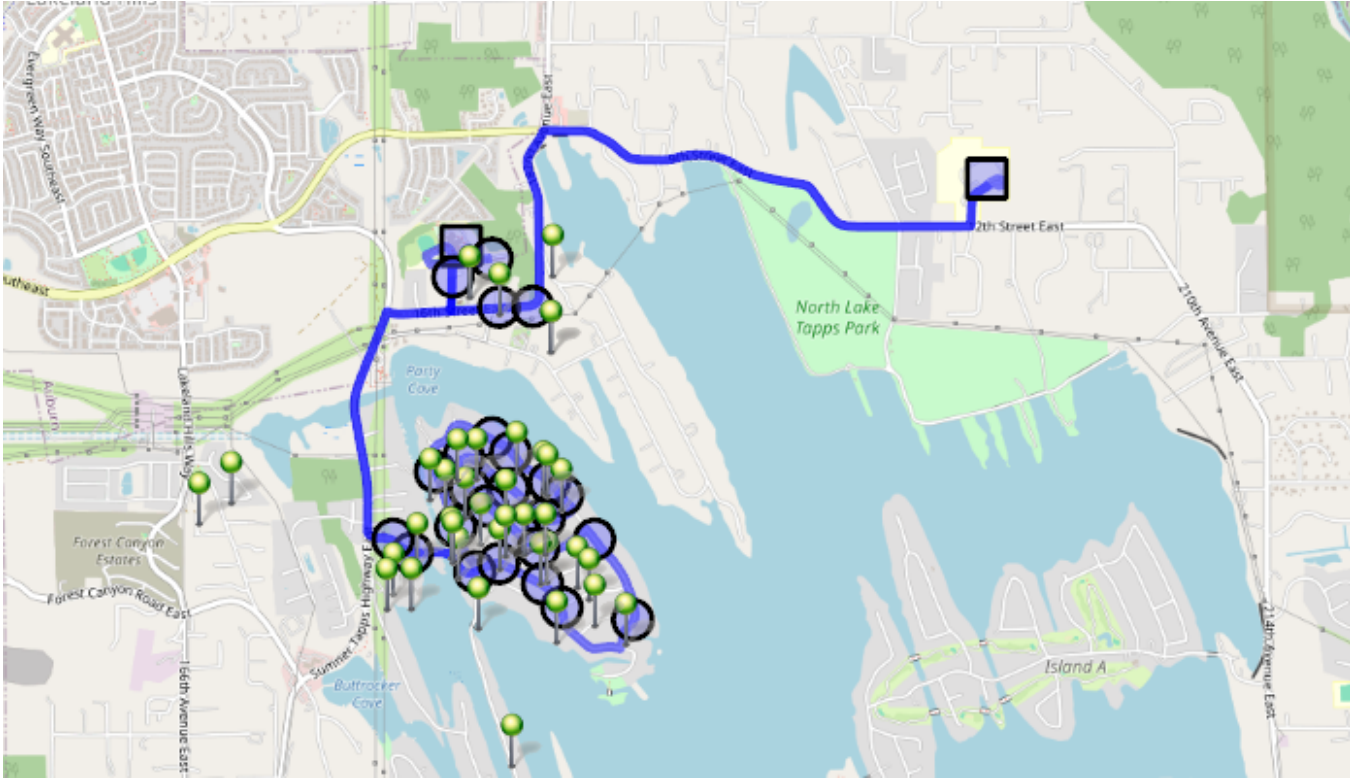

Run - 07 AM NTMS Wed

8/15/2024 - 6/30/2025

Wed

Driver: Vyse, Sherrill
Time: 46 min
Students: 42 / 41

Vehicle: D07
Distance: 10.3 mi
Description: Driftwood

Map

- #1 - 8:59 AM - Depart LTES / 1320 178th Ave E
3 Pickup
- #2 - 9:04 AM - Stop / 176th Ave East & Driftwood Drive East
3 Pickup
- #3 - 9:04 AM - Stop / Driftwood Dr E & 179th Ave East
2 Pickup
- #4 - 9:05 AM - Stop / 2517 179th Ave East
3 Pickup
- #5 - 9:06 AM - Stop / 2324 179th Ave East
2 Pickup
- #6 - 9:07 AM - Stop / 2329 185TH AVE E
1 Pickup
- #7 - 9:07 AM - Stop / 2410 185th Ave East
1 Pickup
- #8 - 9:08 AM - Stop / 2430 185th Ave
3 Pickup
- #9 - 9:08 AM - Stop / 2507 185th Ave E
1 Pickup
- #10 - 9:09 AM - Stop / 25th St Ct East - 18219
1 Pickup
- #11 - 9:10 AM - Stop / 18104 25TH STREET CT E
1 Pickup
- #12 - 9:10 AM - Stop / 26th Stct East & 25th Stct East
3 Pickup

- #13 - 9:11 AM - Stop / 17904 26th Court East**
1 Pickup
- #14 - 9:11 AM - Stop / 17921 26th Stct East**
1 Pickup
- #15 - 9:12 AM - Stop / 18021 26th Stct East**
2 Pickup
- #16 - 9:12 AM - Stop / 26th Stct East & 181st Ave East**
2 Pickup
- #17 - 9:13 AM - Stop / 2602 185th Ave East**
- #18 - 9:14 AM - Stop / 2716 185TH AVE E**
1 Pickup
- #19 - 9:15 AM - Stop / 183rd Ave East & Driftwood Drive East**
2 Pickup
- #20 - 9:15 AM - Stop / 182nd Ave East & Driftwood Drive East**
2 Pickup
- #21 - 9:16 AM - Stop / Driftwood Drive East & 180th Ave East**
1 Pickup
- #22 - 9:17 AM - Stop / 2708 176th Ave East**
1 Pickup
- #23 - 9:19 AM - Stop / 17811 14th Stct East**
2 Pickup
- #24 - 9:23 AM - Stop / 1607 180th Ave East**
1 Pickup
- #25 - 9:24 AM - Stop / 18025 16th St East**
2 Pickup
- #26 - 9:33 AM - NTMS 1st Stall / 20029 12TH St East**
41 Dropoff
- #27 - 9:45 AM - Return to Base / 1320 178TH Ave East**