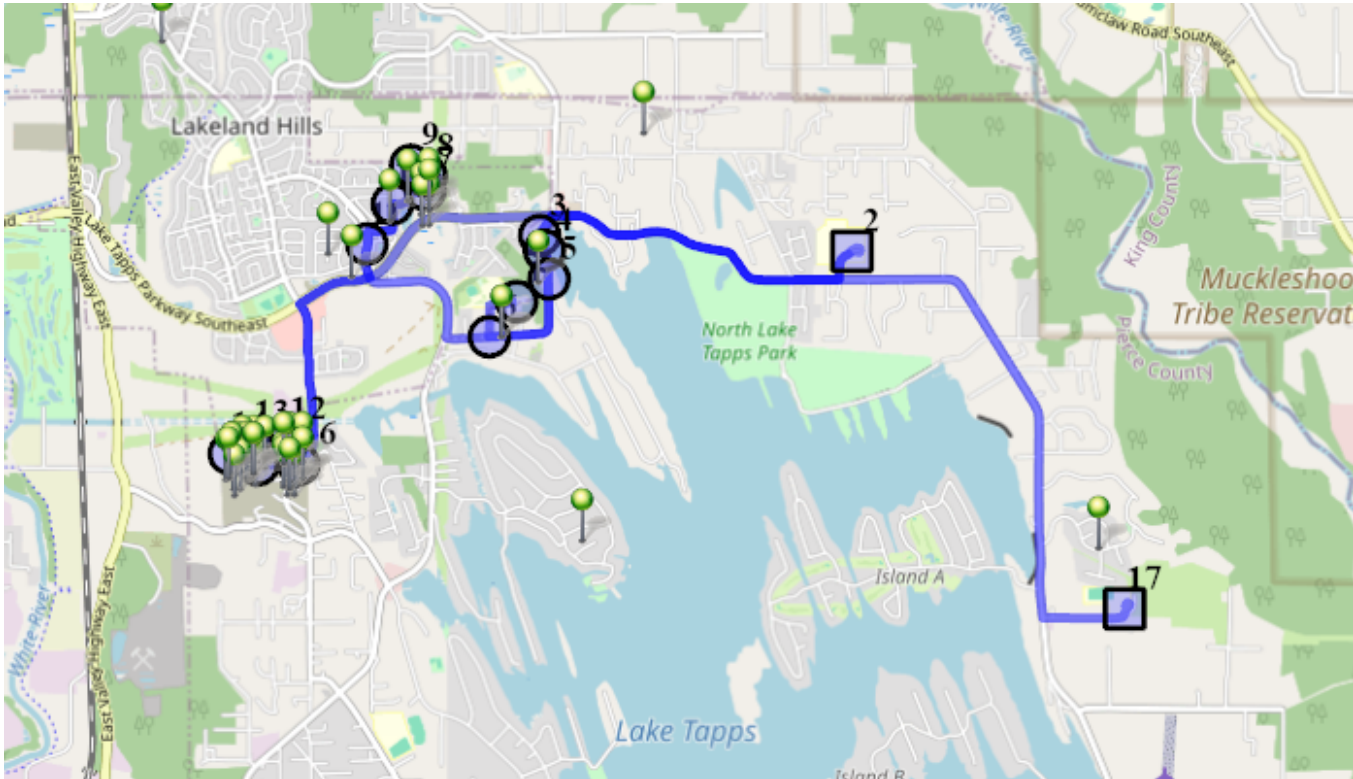

# Run - 01 PM NTMS

8/15/2024 - 6/30/2025

Driver: Krantz, Skyler  
Time: 1 hr 0 min  
Students: 57 / 52

Vehicle: D01  
Distance: 13.86 mi  
Description: Estates/Portofino

Mon, Tue, Wed, Thu

## Map

- #1 - 2:00 PM - Depart Base / 1320 178TH Ave East
- #2 - 2:20 PM - Depart NTMS / NTMS 20029 12TH St East  
54 Pickup
- #3 - 2:28 PM - Stop / 908 182ND AVE E
- #4 - 2:28 PM - Stop / 182nd Ave East & 10th Stct East  
1 Dropoff
- #5 - 2:28 PM - Stop / 1207 182ND AVE E
- #6 - 2:29 PM - Stop / 16th St East & 178th Ave East  
5 Dropoff
- #7 - 2:32 PM - Portofino / 63rd St Southeast & Annette Court Southeast  
4 Dropoff
- #8 - 2:33 PM - Portofino / 6220 Annette Ave Southeast  
2 Dropoff
- #9 - 2:34 PM - Portofino / 62ND St Southeast & WESLEY Place Southeast  
2 Dropoff
- #10 - 2:35 PM - Stop / 63rd Place Southeast & Victoria Ave Southeast  
1 Dropoff
- #11 - 2:36 PM - Stop / 6514 Stuart Place Southeast  
3 Dropoff
- #12 - 2:40 PM - Stop / 2203 164th Avect East  
12 Dropoff
- #13 - 2:42 PM - Stop / 16213 22nd St East  
8 Dropoff

**#14 - 2:44 PM - Stop / 160th Avect East & 23rd St East**

11 Dropoff

**#15 - 2:46 PM - Stop / 24th St East & 162nd Avect East**

2 Dropoff

**#16 - 2:47 PM - Stop / 24th St East & 165th Ave Ct E**

1 Dropoff

**#16 - 2:47 PM - Stop / 24th St East & 165th Ave Ct E**

3 Pickup

**#17 - 3:00 PM - DHES / 21727 34th St E**