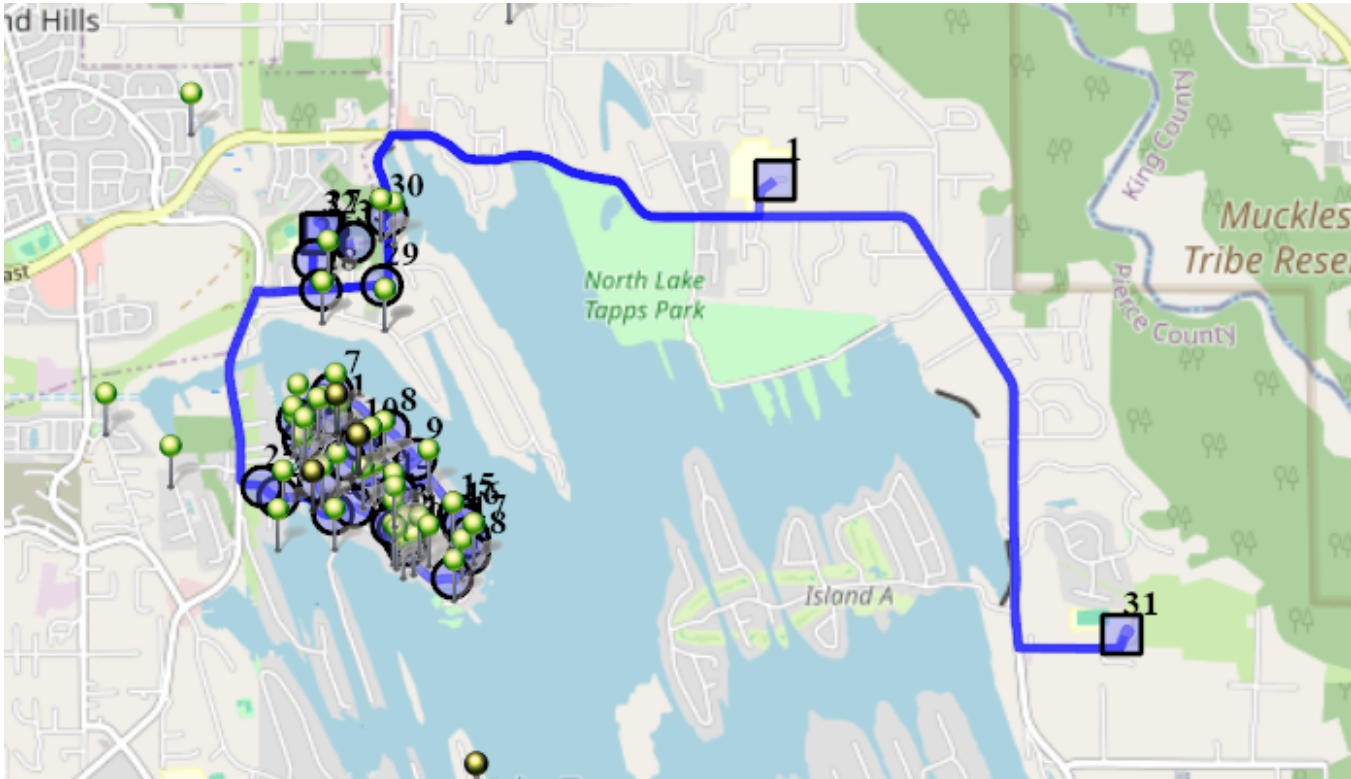

Run - 07 AM ELE

8/15/2024 - 6/30/2025

Mon,Tue,Thu,Fri

Driver: Vyse, Sherrill
Time: 1 hr 9 min
Students: 66 / 66

Vehicle: D07
Distance: 16.94 mi
Description: Driftwood

Map

#1 - 7:35 AM - Depart NTMS / 12th St E - 20029 (NTMS Bus Loop)

#2 - 7:43 AM - Stop / 176th Ave East & Driftwood Drive East

1 Pickup

#3 - 7:43 AM - Stop / 2618 179th Ave East

1 Pickup

#4 - 7:44 AM - Stop / 2523 179th Ave East

2 Pickup

#5 - 7:44 AM - Stop / 2407 179th Ave East

6 Pickup

#6 - 7:45 AM - Stop / 2317 179th Ave East

1 Pickup

#7 - 7:46 AM - Stop / 2320 185th Ave East

1 Pickup

#8 - 7:47 AM - Stop / 2423 185th Ave East

2 Pickup

#9 - 7:47 AM - Stop / 2512 185th Ave East