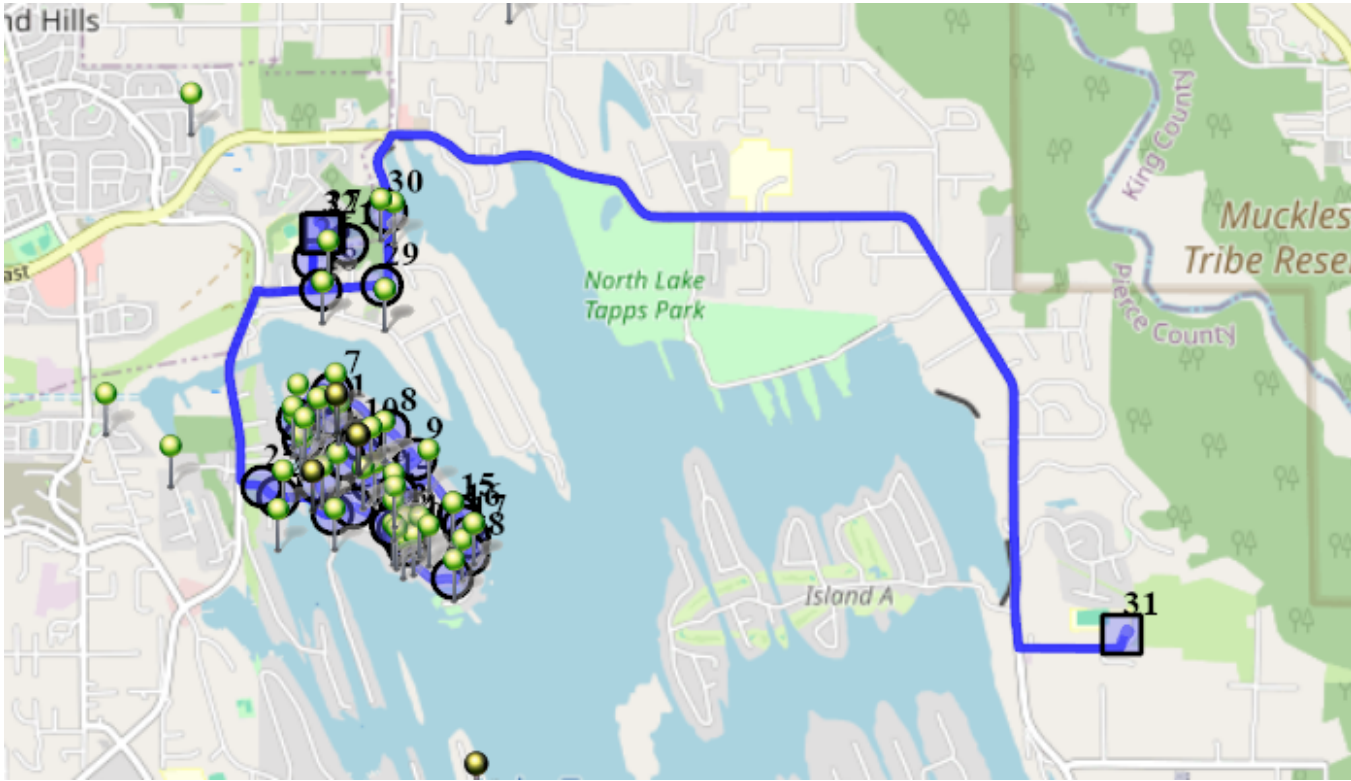

## Map

- #1 - 7:40 AM - Depart Base / 1320 178TH Ave East
- #2 - 7:43 AM - Stop / 176th Ave East & Driftwood Drive East  
1 Pickup
- #3 - 7:43 AM - Stop / 2618 179th Ave East  
1 Pickup
- #4 - 7:44 AM - Stop / 2523 179th Ave East  
2 Pickup
- #5 - 7:44 AM - Stop / 2407 179th Ave East  
6 Pickup
- #6 - 7:45 AM - Stop / 2317 179th Ave East  
1 Pickup
- #7 - 7:46 AM - Stop / 2320 185th Ave East  
1 Pickup
- #8 - 7:47 AM - Stop / 2423 185th Ave East  
2 Pickup
- #9 - 7:47 AM - Stop / 2512 185th Ave East  
2 Pickup
- #10 - 7:48 AM - Stop / 18104 25th Stct East  
5 Pickup
- #11 - 7:49 AM - Stop / 17913 25th Stct East  
3 Pickup
- #12 - 7:50 AM - Stop / 17921 26th Stct East  
1 Pickup

- #13 - 7:51 AM - Stop / 18020 26th Stct East**  
3 Pickup
- #14 - 7:51 AM - Stop / 18210 26th Stct East**  
3 Pickup
- #15 - 7:53 AM - Stop / 2616 185th Ave East**  
2 Pickup
- #16 - 7:53 AM - Stop / 185th Ave East & 183rd Ave East**  
1 Pickup
- #17 - 7:53 AM - Stop / 2701 185TH AVE E**  
1 Pickup
- #18 - 7:53 AM - Stop / 2716 185TH AVE E**  
1 Pickup
- #19 - 7:54 AM - Stop / 18427 Driftwood Drive East**  
1 Pickup
- #20 - 7:55 AM - Stop / 18303 Driftwood Dr E**  
4 Pickup
- #21 - 7:55 AM - Stop / 18219 Driftwood Drive East**  
2 Pickup
- #22 - 7:55 AM - Stop / 18213 Driftwood Drive East**  
2 Pickup
- #23 - 7:56 AM - Stop / Driftwood Drive East & 182nd Ave East**  
1 Pickup
- #24 - 7:56 AM - Stop / Driftwood Drive East & 180th Ave East**
- #25 - 7:57 AM - Stop / 2708 176th Ave East**  
1 Pickup
- #26 - 7:59 AM - Stop / 17811 14th Stct East**  
1 Pickup
- #27 - 8:05 AM - LTES P/U transfer students / 1320 178th Ave East**  
10 Pickup
- #28 - 8:08 AM - Stop / 17820 16TH ST E**  
2 Pickup
- #29 - 8:09 AM - Stop / 18118 16TH ST CT E**  
3 Pickup
- #30 - 8:10 AM - Stop / 1204 182ND AVE E**  
3 Pickup
- #31 - 8:20 AM - DHES / 21727 34th St E**  
32 Dropoff
- #32 - 8:35 AM - LTES / 1320 178th Ave E**  
34 Dropoff