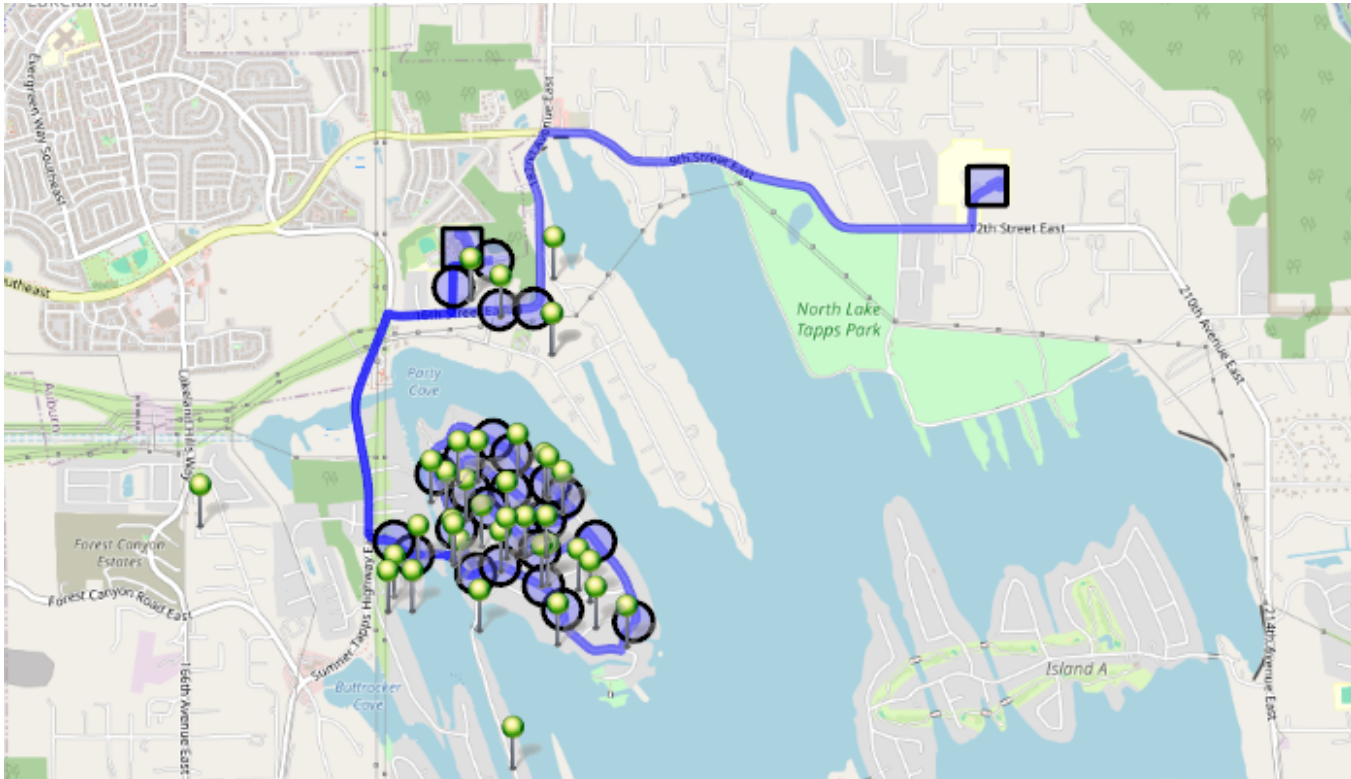

Description: Driftwood

Map

#1 - 6:59 AM - Depart Base / 1320 178TH Ave East

#2 - 7:03 AM - Stop / 176th Ave East & Driftwood Drive East

3 Pickup

#3 - 7:03 AM - Stop / Driftwood Dr E & 179th Ave East

2 Pickup

#4 - 7:04 AM - Stop / 2517 179th Ave East

3 Pickup

#5 - 7:05 AM - Stop / 2324 179th Ave East

2 Pickup

#6 - 7:06 AM - Stop / 2329 185TH AVE E

1 Pickup

#7 - 7:06 AM - Stop / 2410 185th Ave East

1 Pickup

#8 - 7:07 AM - Stop / 2430 185th Ave

3 Pickup

#9 - 7:07 AM - Stop / 2507 185th Ave E

1 Pickup

#10 - 7:08 AM - Stop / 25th St Ct East - 18219

1 Pickup

#11 - 7:09 AM - Stop / 18104 25TH STREET CT E

1 Pickup

#12 - 7:09 AM - Stop / 26th Stct East & 25th Stct East

3 Pickup

- #13 - 7:10 AM - Stop / 17904 26th Court East**
1 Pickup
- #14 - 7:10 AM - Stop / 17921 26th Stct East**
1 Pickup
- #15 - 7:11 AM - Stop / 18021 26th Stct East**
2 Pickup
- #16 - 7:11 AM - Stop / 26th Stct East & 181st Ave East**
2 Pickup
- #17 - 7:12 AM - Stop / 2602 185th Ave East**
- #18 - 7:13 AM - Stop / 2716 185TH AVE E**
1 Pickup
- #19 - 7:14 AM - Stop / 183rd Ave East & Driftwood Drive East**
2 Pickup
- #20 - 7:14 AM - Stop / 182nd Ave East & Driftwood Drive East**
2 Pickup
- #21 - 7:15 AM - Stop / Driftwood Drive East & 180th Ave East**
1 Pickup
- #22 - 7:16 AM - Stop / 2708 176th Ave East**
1 Pickup
- #23 - 7:18 AM - Stop / 1419 178th Ave East**
2 Pickup
- #24 - 7:22 AM - LTES Transfer / 1320 178th Ave E**
- #25 - 7:24 AM - Stop / 16th St East & 180th Ave East**
1 Pickup
- #26 - 7:24 AM - Stop / 18025 16th St East**
2 Pickup
- #27 - 7:30 AM - NTMS 1st Stall / 20029 12th St East**
39 Dropoff