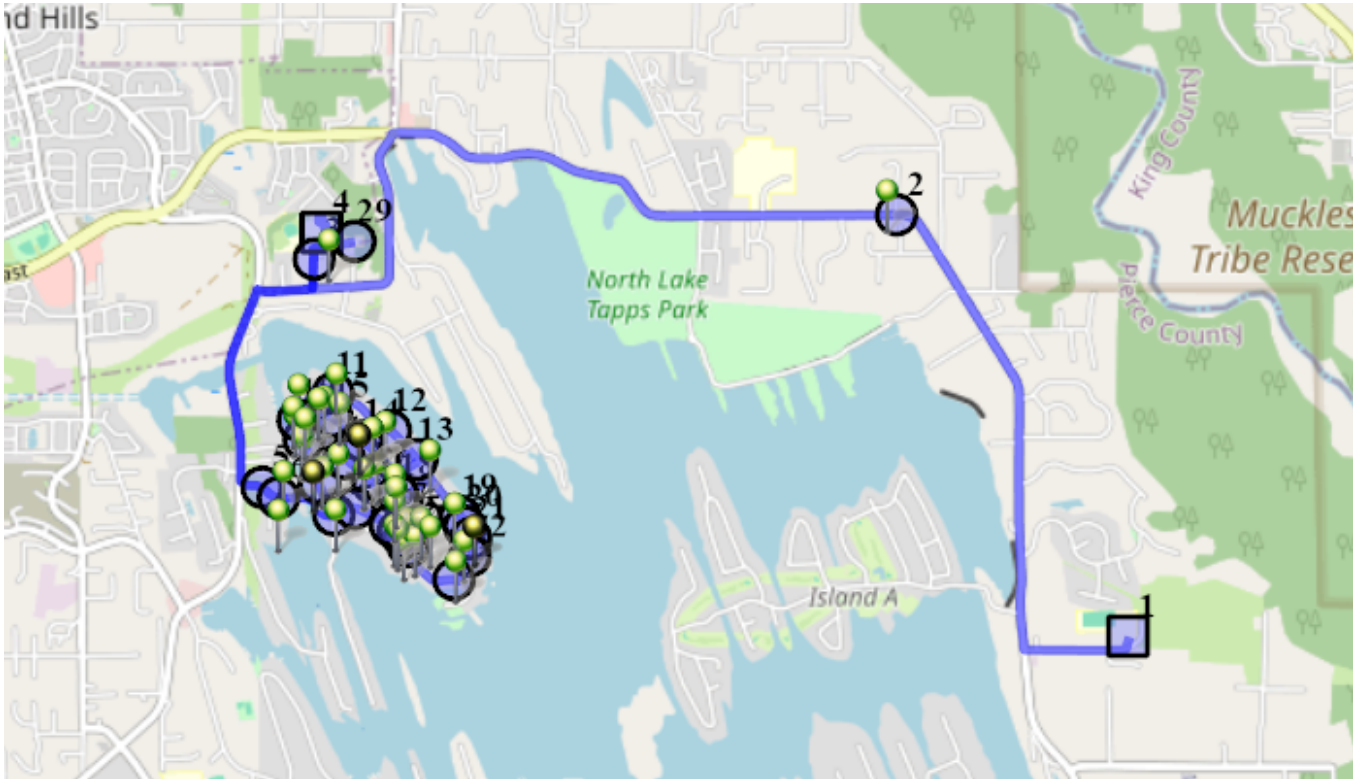

# Run - 07 PM ELE

8/15/2024 - 6/30/2025

Driver: Vyse, Sherrill  
Time: 1 hr 0 min  
Students: 49 / 51

Vehicle: D07  
Distance: 10.15 mi  
Description: Driftwood

Mon, Tue, Wed, Thu

## Map

- #1 - 3:00 PM - DHES / 21727 34th St E  
23 Pickup
- #2 - 3:06 PM - Stop / 12th St East & 208th Ave East  
1 Dropoff
- #3 - 3:12 PM - Stop / 17811 14th Stct East  
1 Dropoff
- #4 - 3:20 PM - LTES / 1320 178th Ave E  
2 Dropoff
- #4 - 3:20 PM - LTES / 1320 178th Ave E  
26 Pickup
- #5 - 3:25 PM - Stop / 2708 176th Ave East  
1 Dropoff
- #6 - 3:26 PM - Stop / 176th Ave East & Driftwood Drive East  
1 Dropoff
- #7 - 3:27 PM - Stop / 2618 179th Ave East  
1 Dropoff
- #8 - 3:43 PM - Stop / 2523 179th Ave East  
2 Dropoff
- #9 - 3:44 PM - Stop / 2407 179th Ave East  
6 Dropoff
- #10 - 3:44 PM - Stop / 2317 179th Ave East  
1 Dropoff
- #11 - 3:45 PM - Stop / 2320 185th Ave East  
1 Dropoff

- #12 - 3:46 PM - Stop / 2423 185th Ave East**  
2 Dropoff
- #13 - 3:47 PM - Stop / 2512 185th Ave East**  
1 Dropoff
- #14 - 3:48 PM - Stop / 18104 25th Stct East**  
5 Dropoff
- #15 - 3:49 PM - Stop / 17913 25th Stct East**  
4 Dropoff
- #16 - 3:49 PM - Stop / 17921 26th Stct East**  
1 Dropoff
- #17 - 3:50 PM - Stop / 18020 26th Stct East**  
3 Dropoff
- #18 - 3:51 PM - Stop / 18210 26th Stct East**  
3 Dropoff
- #19 - 3:52 PM - Stop / 2616 185th Ave East**  
2 Dropoff
- #20 - 3:52 PM - Stop / 185th Ave East & 183rd Ave East**  
1 Dropoff
- #21 - 3:52 PM - Stop / 2701 185TH AVE E**  
1 Dropoff
- #22 - 3:52 PM - Stop / 2716 185TH AVE E**  
1 Dropoff
- #23 - 3:53 PM - Stop / 18427 Driftwood Drive East**  
1 Dropoff
- #24 - 3:54 PM - Stop / 18303 Driftwood Dr E**  
4 Dropoff
- #25 - 3:54 PM - Stop / 18219 Driftwood Drive East**  
2 Dropoff
- #26 - 3:54 PM - Stop / 18213 Driftwood Drive East**  
2 Dropoff
- #27 - 3:55 PM - Stop / 2728 182nd Ave East**  
1 Dropoff
- #28 - 3:55 PM - Stop / Driftwood Drive East & 180th Ave East**
- #29 - 4:00 PM - Return to Base / (Bus Garage) 178th Ave East - 1320**