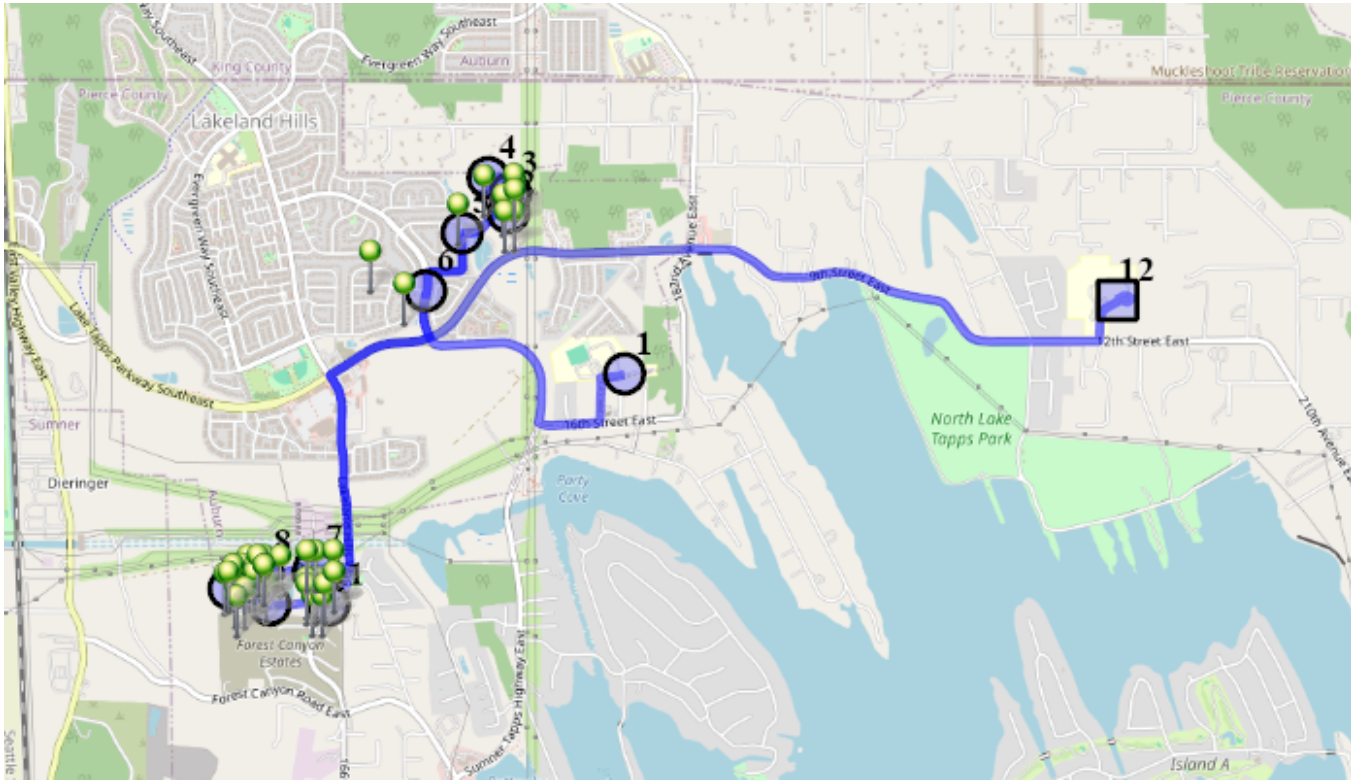

Run - 01 AM NTMS

8/15/2024 - 6/30/2025

Mon,Tue,Thu,Fri

Driver: Krantz, Skyler
Time: 31 min
Students: 48 / 48

Vehicle: D01
Distance: 7.24 mi
Description: Estates/Portofino

Map

- #1 - 7:04 AM - Depart Base / 17815 14th Stct East
- #2 - 7:09 AM - Stop / 63rd St Southeast & Annette Court Southeast
4 Pickup
- #3 - 7:10 AM - Stop / 6220 Annette Ave Southeast
2 Pickup
- #4 - 7:11 AM - Stop / 62ND St Southeast & WESLEY Place Southeast
2 Pickup
- #5 - 7:12 AM - Stop / 63rd Place Southeast & Victoria Ave Southeast
1 Pickup
- #6 - 7:13 AM - Stop / 6514 Stuart Place Southeast
3 Pickup
- #7 - 7:16 AM - Stop / 2203 164th Avect East
12 Pickup
- #8 - 7:18 AM - Stop / 16219 22nd St East
8 Pickup
- #9 - 7:20 AM - Stop / 160th Ave Ct E & 23rd St East
11 Pickup
- #10 - 7:22 AM - Stop / 162nd Avenue Ct E & 24th St E
2 Pickup
- #11 - 7:23 AM - Stop / 16506 24TH St East
3 Pickup
- #12 - 7:35 AM - NTMS / NTMS 20029 12TH St East
48 Dropoff