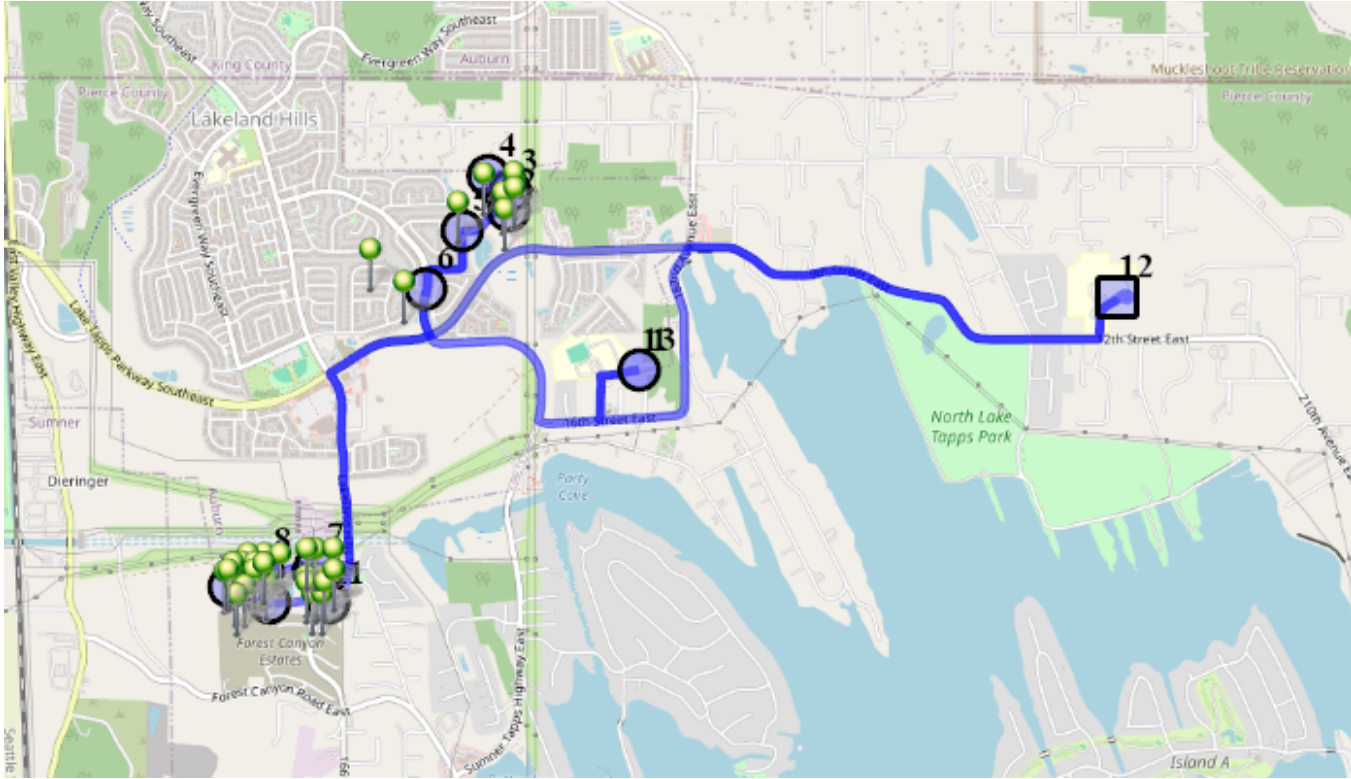

Run - 01 AM NTMS Wednesday

8/15/2024 - 6/30/2025

Wed

Driver: Krantz, Skyler
Time: 41 min
Students: 46 / 46

Vehicle: D01
Distance: 9.68 mi
Description: Estates/Portofino

Map

- #1 - 9:04 AM - Depart Base / 1320 178TH Ave East
- #2 - 9:09 AM - Stop / 63rd St Southeast & Annette Court Southeast
3 Pickup
- #3 - 9:10 AM - Stop / 6220 Annette Ave Southeast
2 Pickup
- #4 - 9:11 AM - Stop / Portofino-62ND St Southeast & WESLEY Place Southeast
2 Pickup
- #5 - 9:12 AM - Stop / 63rd Place Southeast & Victoria Ave Southeast
1 Pickup
- #6 - 9:13 AM - Stop / 6514 Stuart Place Southeast
3 Pickup
- #7 - 9:16 AM - Stop / 2203 164th Avcet East
12 Pickup
- #8 - 9:18 AM - Stop / 16218 22nd St East
7 Pickup
- #9 - 9:20 AM - Stop / 160th Ave Ct E & 23rd St East
11 Pickup
- #10 - 9:22 AM - Stop / 162nd Avenue Ct E & 24th St E
2 Pickup
- #11 - 9:23 AM - Stop / 16506 24TH St East
3 Pickup
- #12 - 9:35 AM - NTMS / 20029 12th St East
46 Dropoff
- #13 - 9:45 AM - Return to Base / 1320 178TH Ave East