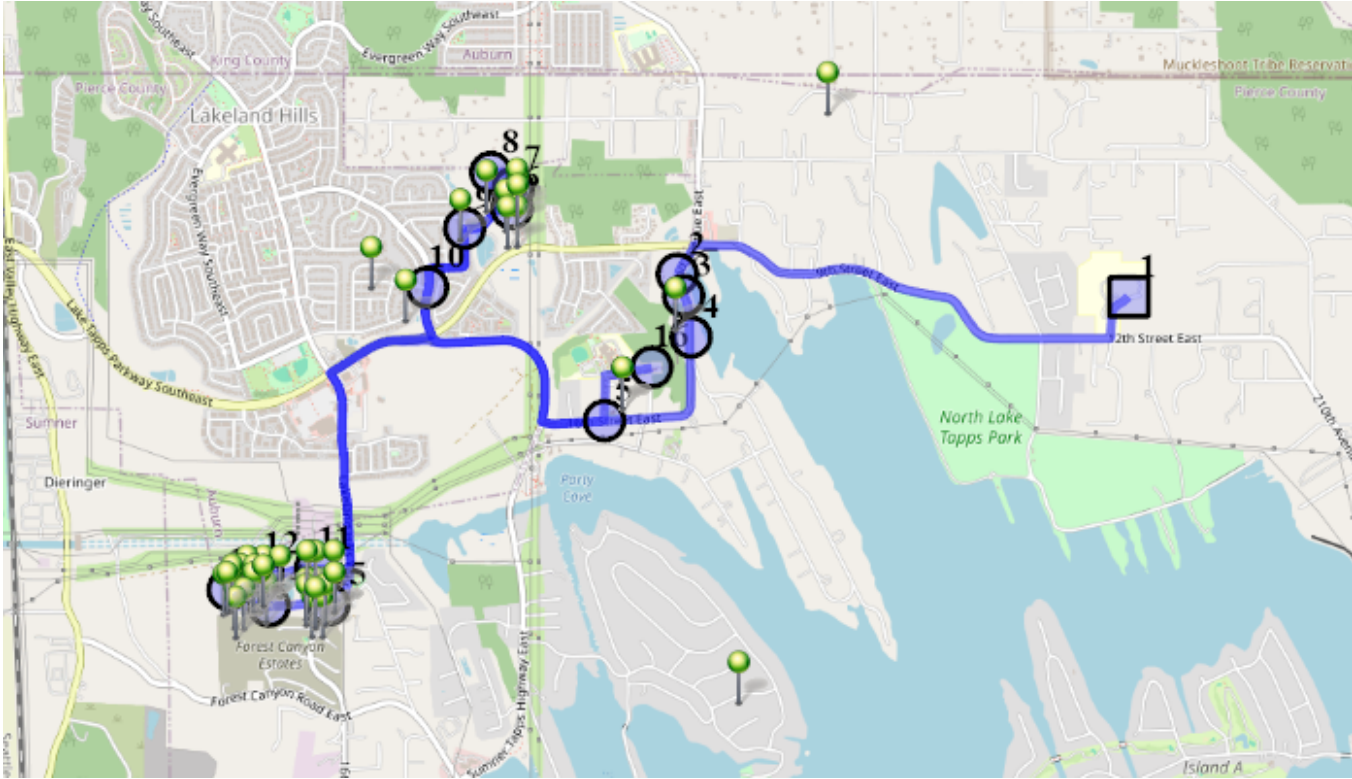

Run - 01 PM NTMS Friday

8/15/2024 - 6/30/2025

Fri

Driver: Krantz, Skyler
Time: 40 min
Students: 58 / 56

Vehicle: D01
Distance: 7.78 mi
Description: Estates/Portofino

Map

- #1 - 2:15 PM - Depart NTMS / NTMS 20029 12TH St East
58 Pickup
- #2 - 2:23 PM - Stop / 908 182ND AVE E
- #3 - 2:23 PM - Stop / 182nd Ave East & 10th Stct East
1 Dropoff
- #4 - 2:24 PM - Stop / 1207 182ND AVE E
1 Dropoff
- #5 - 2:25 PM - Stop / 16th St East & 178th Ave East
5 Dropoff
- #6 - 2:32 PM - Stop / 63rd St Southeast & Annette Court Southeast
4 Dropoff
- #7 - 2:33 PM - Stop / 6220 Annette Ave Southeast
2 Dropoff
- #8 - 2:34 PM - Stop / Portofino-62ND St Southeast & WESLEY Place Southeast
2 Dropoff
- #9 - 2:35 PM - Stop / 63rd Place Southeast & Victoria Ave Southeast
1 Dropoff
- #10 - 2:36 PM - Stop / 6514 Stuart Place Southeast
3 Dropoff
- #11 - 2:40 PM - Stop / 2203 164th Avect East
12 Dropoff
- #12 - 2:42 PM - Stop / 16219 22nd St East
8 Dropoff

#13 - 2:44 PM - Stop / 160th Ave Ct E & 23rd St East

11 Dropoff

#14 - 2:46 PM - Stop / 24th St East & 162nd Ave Ct E

2 Dropoff

#15 - 2:47 PM - Stop / 24TH St East & 165TH Ave Ct E

4 Dropoff

#16 - 2:55 PM - Return to Base / 1320 178TH Ave East