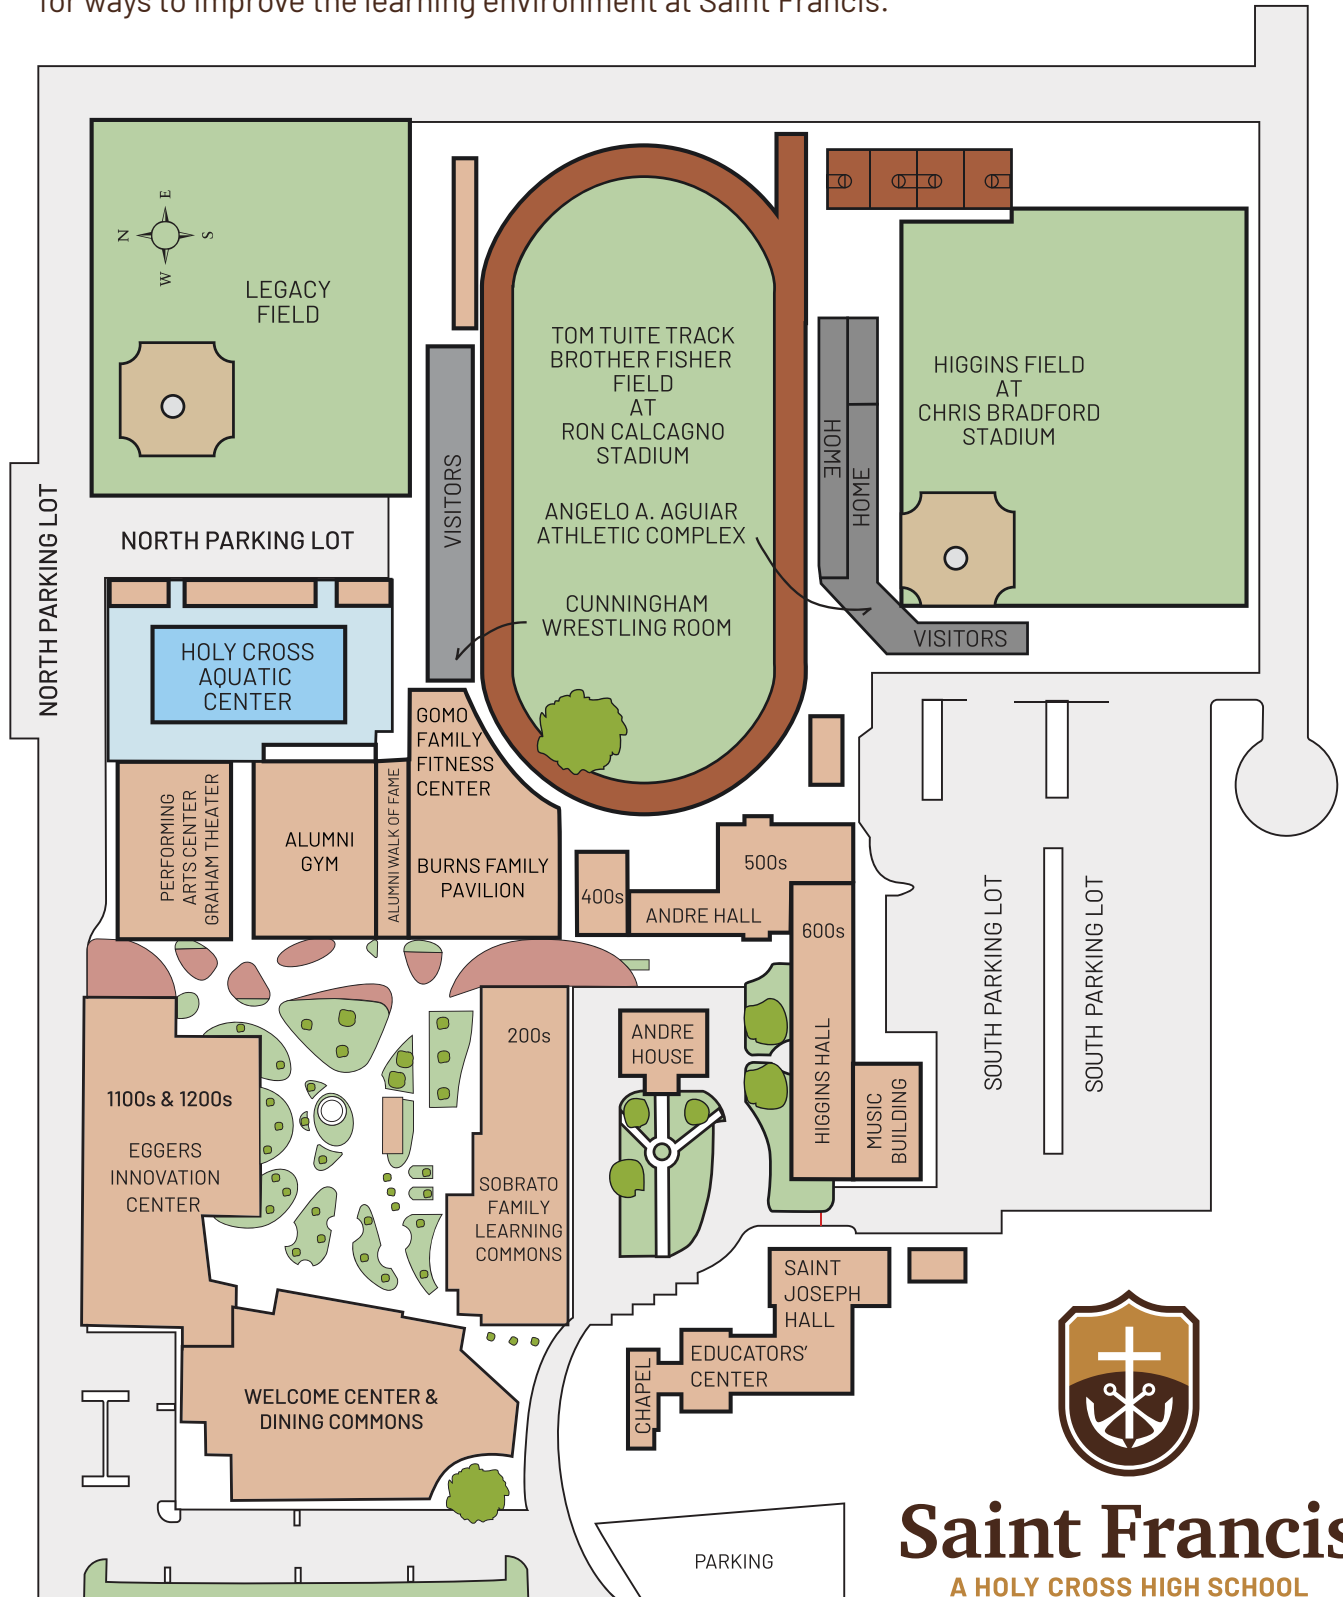

# Explore Our Campus

Set on 25-acres in the center of the Silicon Valley, our beautiful campus will become your second home. We want to provide you with an environment that inspires learning, fosters collaboration and sparks growth. During the last 10-years, we have added and modernized 19 campus facilities, and are consistently looking for ways to improve the learning environment at Saint Francis.

**Saint Francis**  
A HOLY CROSS HIGH SCHOOL