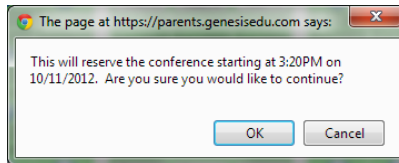

To select a conference slot, locate a date and time that works for you and click the Reserve button for that slot. A verification dialog will appear:

Click OK to reserve the slot.

Once you have reserved a slot, all the remaining slots for that person will become unavailable.